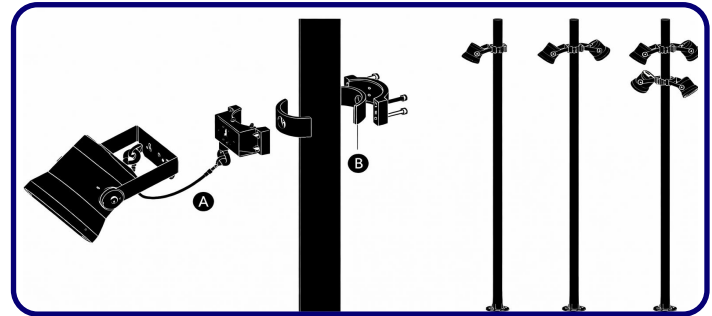

FIXTURE TYPE: _____

PROJECT NAME: _____

-BOBRU0226

-BOBRU0326

-BOBRU0426

GENERAL INFORMATION:

THE FLAMINGO by Bullard Outdoor blends architectural presence with dependable outdoor performance. Defined by a tall, minimal pole and adjustable cylindrical spotlight heads, its clean, utilitarian design is ideal for parking areas, plazas, pathways, and large-scale architectural exteriors. The multi-head configuration allows for targeted illumination across wide outdoor spaces.

Constructed from die-cast aluminum with a durable powder-coated finish, THE FLAMINGO is engineered for long-term outdoor use with excellent corrosion resistance. It features efficient LED lighting delivering controlled, focused light with a CRI of 80. Designed to operate on 110–277V, it offers reliable protection with an IP65 weather rating and IK07 impact resistance. Available in sanded black and dark gray finishes.

6 ACCESSORIES

-A1 One side - BO-RP001-KPG-BL

-A2 Two sides - BO-RP002-KPG-BL

- 1 Compatible with all brands and models.
- 2 Safety hook(s) included (see A of image 1)
- 3 Two sizes of rubber gaskets included (see B of image 1) which can be selected based on the diameter of the installing pole. Please refer to the manual for details.
- 4 All stainless steel 304# screws