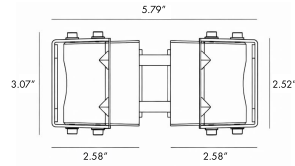

-A2 Two sides - BO-RP002-KPG-BL