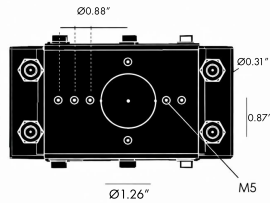

1. 1 Compatible with all brands and models.
2. 2 Safety hook(s) included (see A of image 1)
3. 3 Two sizes of rubber gaskets included (see B of image 1) which can be selected based on the diameter of the installing pole. Please refer to the manual for details.
4. 4 All stainless steel 304# screws