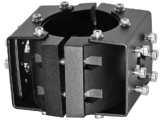

-A2 Two sides - BO-RP002-KPG-BL