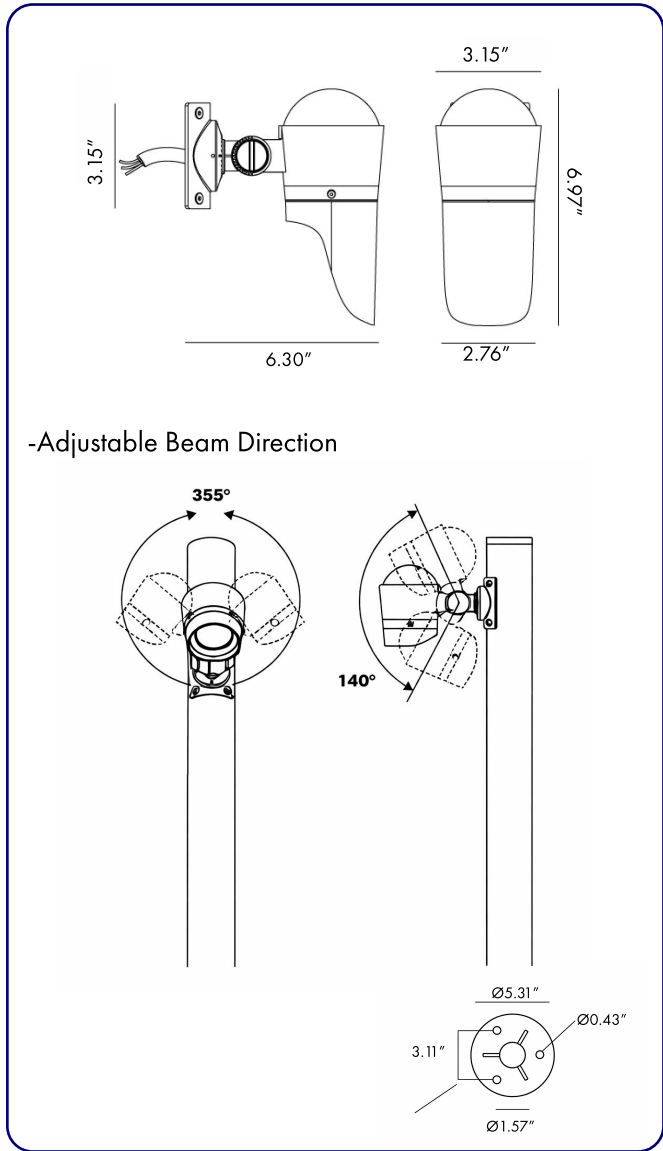

FIXTURE TYPE: _____

PROJECT NAME: _____

NOTES:

HOW TO ORDER:

CODE:

Example:
CODE: BO-FL-KPG-PL-B0BRU0226-K30-KAP7037-DIM-B15-A1-IB

BO-FL-KPG-PL-
B0BRU0226-K30-
KAP7037-DIM-B15-A1-IB

1. **5 BEAM**
2. -B15 15°
   - -B25 25°
   - -B36 36°
   - -B60 60°

6 ACCESSORIES

-A1 One side - BO-RP001-KPG-BL

-A2 Two sides - BO-RP002-KPG-BL