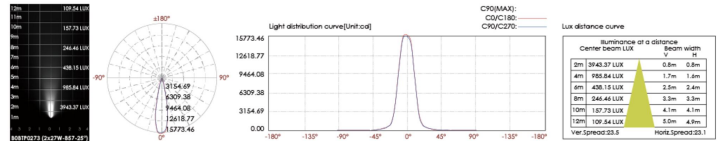

8 PHOTOMETRIC INFO:

991 South Gull Lake Dr
Richland, MI 49083
USA