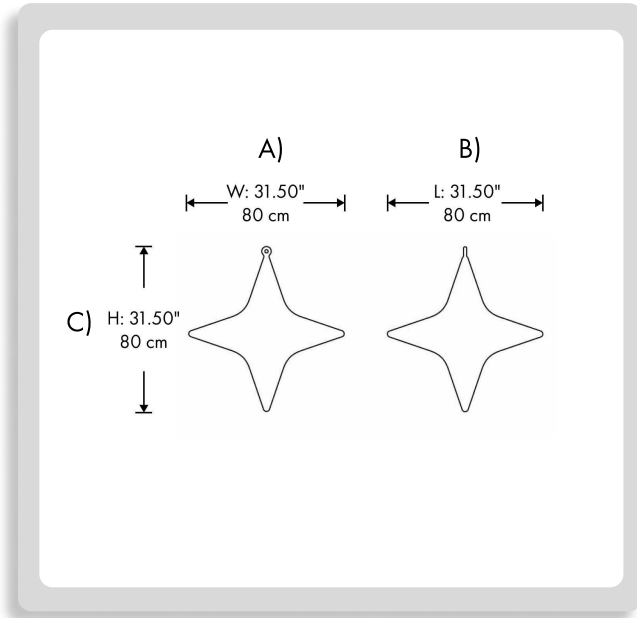

FIXTURE TYPE: _____

PROJECT NAME: _____

HOW TO ORDER:

CODE:

Example:
CODE: BO-ICO-K30-OUT-LA

BO-ICO-
K30-OUT-LA

1 DIMENSIONS:

A) Height - H: 31.50" (80 cm)
B) Width - W: 31.50" (80 cm)
C) Length - L: 31.50" (80 cm)

2 LIGHT SOURCE:

E26 / 1 x max. 10W

3 LIGHT CCT:

-K30 3000K
-K40 4000K

4 LOCATION:

-OUT Outdoor

5 LIGHTING COLOURS:

-LA Light White ○
-LD Light Red ●

sales@gordonbullard.com
www.bullardoutdoor.com
1-877-964-4646

991 South Gull Lake Dr
Richland, MI 49083
USA