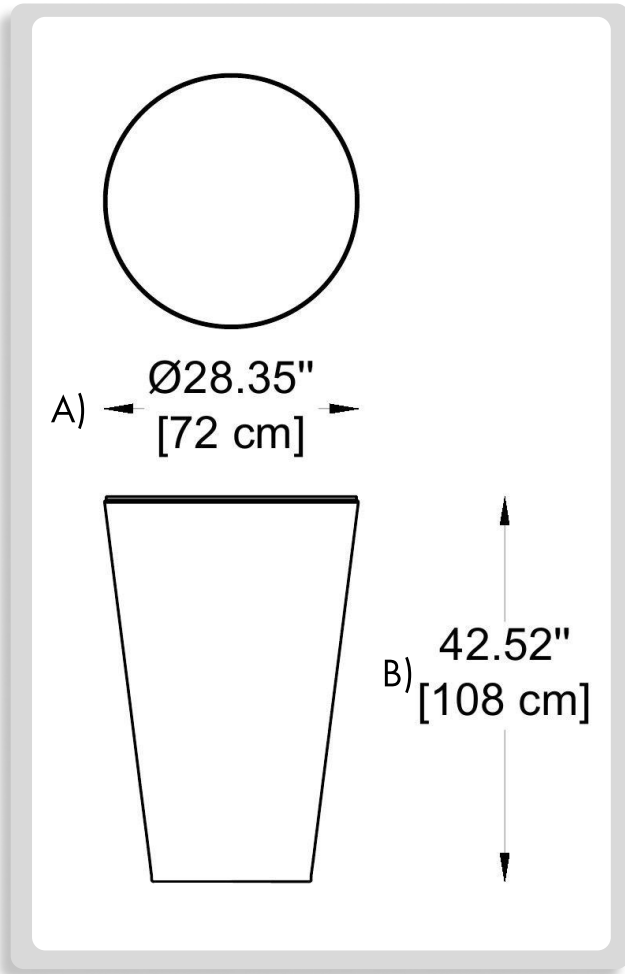

FIXTURE TYPE: _____

PROJECT NAME: _____

NOTES:

HOW TO ORDER:

CODE:

**Example:
CODE: BO-PNT-SD**

BO-PNT-SD

1 DIMENSIONS:

A) Height - H: 42,52" (108 cm)
B) Diameter - Ø: 28,35" (72 cm)

2 LIGHT SOURCE:

E26 / 1 x max. 15W / 110-277V

3 FINISH OPTION:

Light white ☐

4 WEIGHT:

56,2 lb

5 ACCESSORIES: (included)

Table-top glass

6 WIRING:

Black cable (Length: 10 ft)

sales@gordonbullard.com
www.bullardoutdoor.com
1-877-964-4646

991 South Gull Lake Dr
Richland, MI 49083
USA