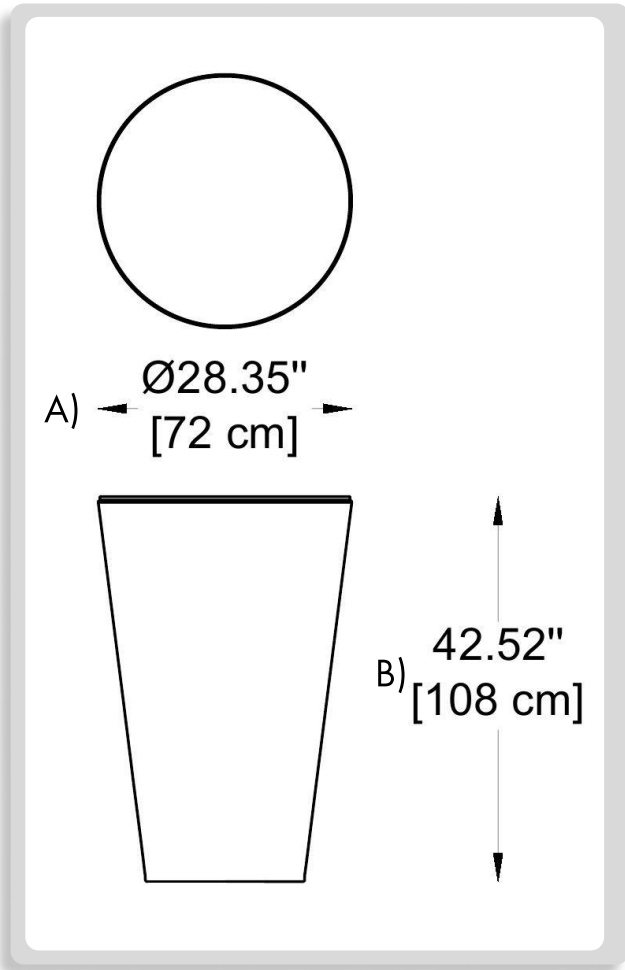

FIXTURE TYPE: _____

PROJECT NAME: _____

NOTES:

HOW TO ORDER:

CODE:

Example:
CODE: BO-PNT-SD

BO-PNT-SD

7 FINISH OPTIONS (NON-ILLUMINATED):

STANDARD COLOURS:

- -MW Milky White
- -JB Jet Black
- -EG Elephant Grey
- -CB Chocolate Brown
- -AG Argil Grey
- -DG Dove Grey
- -PB Powder Blue
- -MG Malva Green
- -LG Lime Green
- -SY Saffron Yellow
- -PO Pumpkin Orange
- -FR Flame Red
- -SF Sweet Fuchsia

LACQUERED (GLOSSY)

- -AW-G Absolute White
- -GB-G Glamour Black
- -VG-G Vanity Grey
- -CI-G Charming Ivory
- -SR-G Supreme Red
- -MD-G Metallic Gold
- -MS-G Metallic Silver
- -MC-G Metallic Copper

LACQUERED (MATT)

- -AW-M Absolute White
- -GB-M Glamour Black
- -VG-M Vanity Grey
- -CI-M Charming Ivory
- -SR-M Supreme Red
- -MD-M Metallic Gold
- -MS-M Metallic Silver
- -MC-M Metallic Copper

sales@gordonbullard.com
www.bullardoutdoor.com
1-877-964-4646

991 South Gull Lake Dr
Richland, MI 49083
USA