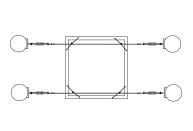

INSTALLATION AND CANOPY TYPE:

-CSS

-CCW

-CCP