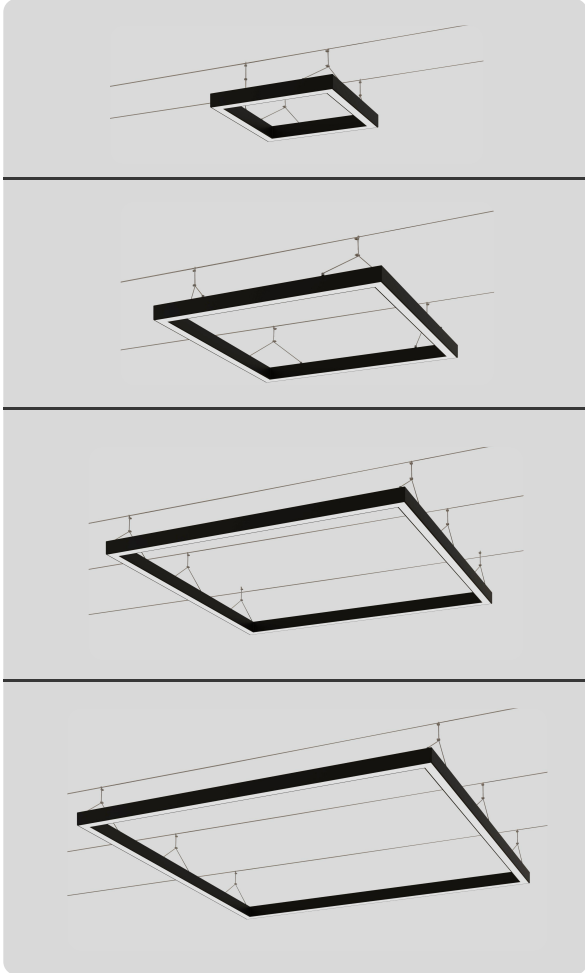

FIXTURE TYPE: _____

PROJECT NAME: _____

HOW TO ORDER:

CODE:

Example:

CODE: BB-P377-24-GL-S24-CSS-CR8-K27-DIM-WH-WH-WH-RE

BB-P377-24-GL-
S24-CSS-CR8-K27-
DIM-WH-WH-WH-
RE

3

INSTALLATION AND CANOPY TYPE:

-CSS

-CCW

-CCP

central standard
suspension mount

catenary cable
mounting wall system

catenary cable
mounting pole system

4

LED CRI:

-CR8 CRI80

-CR9 CRI90

5

SPECIFY CCT (DIRECT):

-K27 2700K

-K30 3000K

-K35 3500K

-K40 4000K

-K50 5000K

-RBG RGB / RGBW

6

DIMMING OPTIONS:

-NON Non-Dimmable

-DIM 0-10V

-DALI DALI

-CAS Casambi

-LUT Lutron

sales@gordonbullard.com

www.bullardoutdoor.com

1-877-964-4646

991 South Gull Lake Dr

Richland, MI 49083

USA