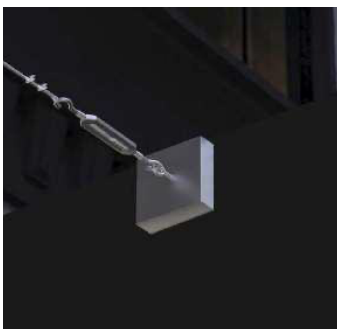

MATERIAL:

Patented aluminum extruded and welded 6061-T6 aluminum Dual Ring Design allowing for no visible fasteners from human eyes when installed.

OPTICS:

Machined formed and welded satin PMMA diffuser integrated into optimized light chamber design for dot-less uniform lighting. High transmissivity PMMA (<90%) to maximize light output. Available in 2700K, 3000K, 3500K, 4000K, RGB and RGBW as well as custom request color temperatures with smooth, dot free illumination

HOW TO ORDER:

CODE:

Example:

CODE: BB-P377-24-GL-S24-CSS-CR8-K27-DIM-WH-WH-WH-RE

BB-P377-24-GL-
S24-CSS-CR8-K27-
DIM-WH-WH-WH-
RE

MOUNTING ACCESSORIES CHART

High quality stainless steel M12*L200
Wire rope tightener

M20 High quality metal custom-made rings

∅220*T2.0 High quality stainless steel
custom-made wall box /Black

∅200 High quality metal custom-made wallboard

∅250 High quality stainless steel custom-
made embedded parts