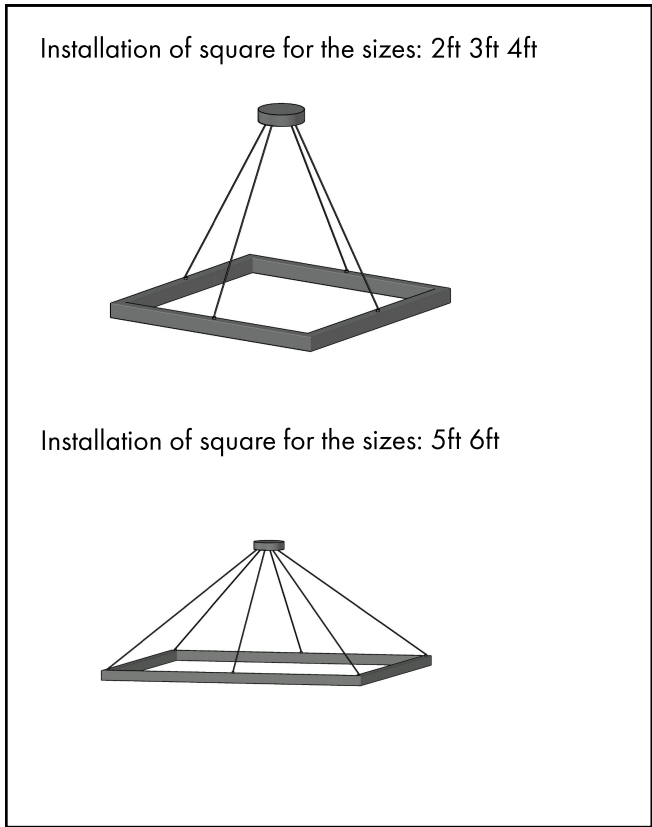

-S24

- A) Length - L: 24" (60.96 cm)
- B) Width - W: 24" (60.96 cm)
- C) Height - H: 2.5" (6.35 cm)

-S42

- A) Length - L: 42" (106.68 cm)
- B) Width - W: 42" (106.68 cm)
- C) Height - H: 2.5" (6.35 cm)

-S60

- A) Length - L: 60" (152.4 cm)
- B) Width - W: 60" (152.4 cm)
- C) Height - H: 2.5" (6.35 cm)

-S72

- A) Length - L: 72" (182.88 cm)
- B) Width - W: 72" (182.88 cm)
- C) Height - H: 2.5" (6.35 cm)

2 PROFILE WIDTH:

PROJECT NAME: _____

HOW TO ORDER:

CODE:

Example:
CODE: BB-P377-24-GL-S24-CSS-CR8-K27-DIM-WH-WH-WH-RE

BB-P377-24-GL-
S24-CSS-CR8-K27-
DIM-WH-WH-WH-
RE

INSTALLATION OPTIONS DETAILED OVERVIEW

The FRUIT SQUARE Outdoor is designed for versatile installation, offering the option to be mounted with either a canopy or a catenary system. Available for individual purchase as single pendants or in grouped configurations of two, three, or five fixtures with various sizes, custom cluster arrangements can also be tailored through consultation with the factory for personalized designs.