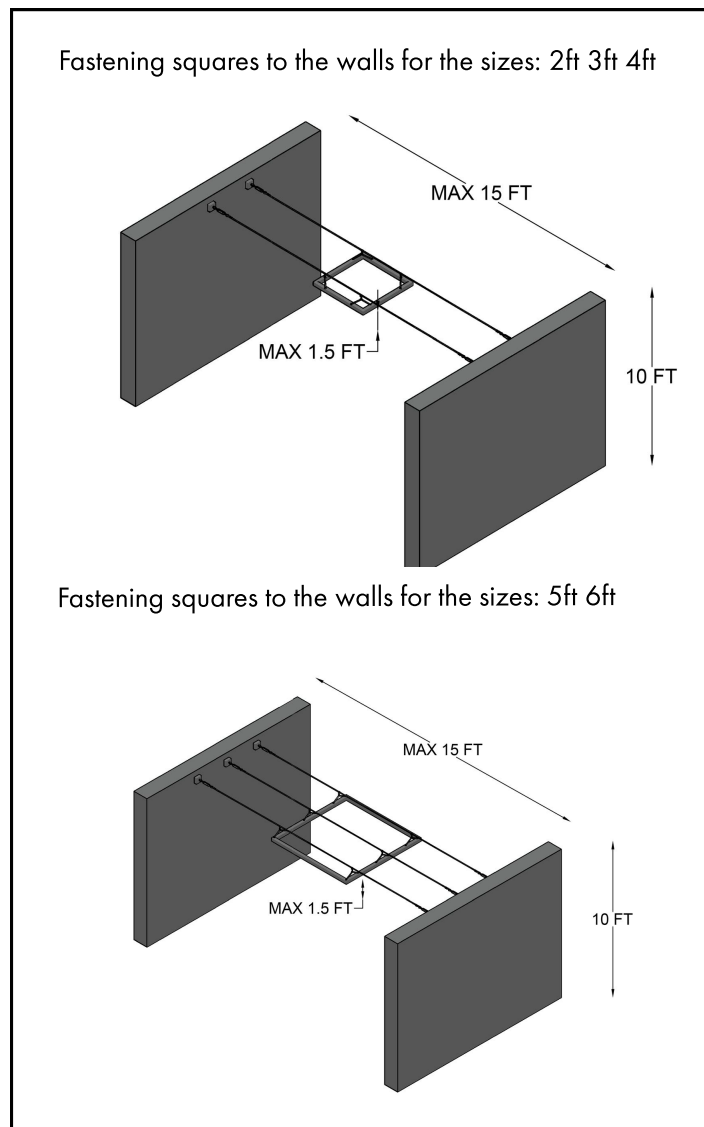

FIXTURE TYPE: _____

PROJECT NAME: _____

HOW TO ORDER:

CODE:

Example:

CODE: BB-P377-24-GL-S24-CSS-CR8-K27-DIM-WH-WH-WH-RE

BB-P377-24-GL-
S24-CSS-CR8-K27-
DIM-WH-WH-WH-
RE

INSTALLATION OPTIONS DETAILED OVERVIEW

The FRUIT SQUARE Outdoor is designed for versatile installation, offering the option to be mounted with either a canopy or a catenary system. Available for individual purchase as single pendants or in grouped configurations of two, three, or five fixtures with various sizes, custom cluster arrangements can also be tailored through consultation with the factory for personalized designs.

sales@gordonbullard.com

www.bullardoutdoor.com

1-877-964-4646

991 South Gull Lake Dr

Richland, MI 49083

USA