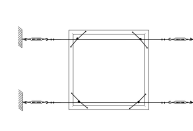

INSTALLATION AND CANOPY TYPE:

-CSS

-CCW

-CCP