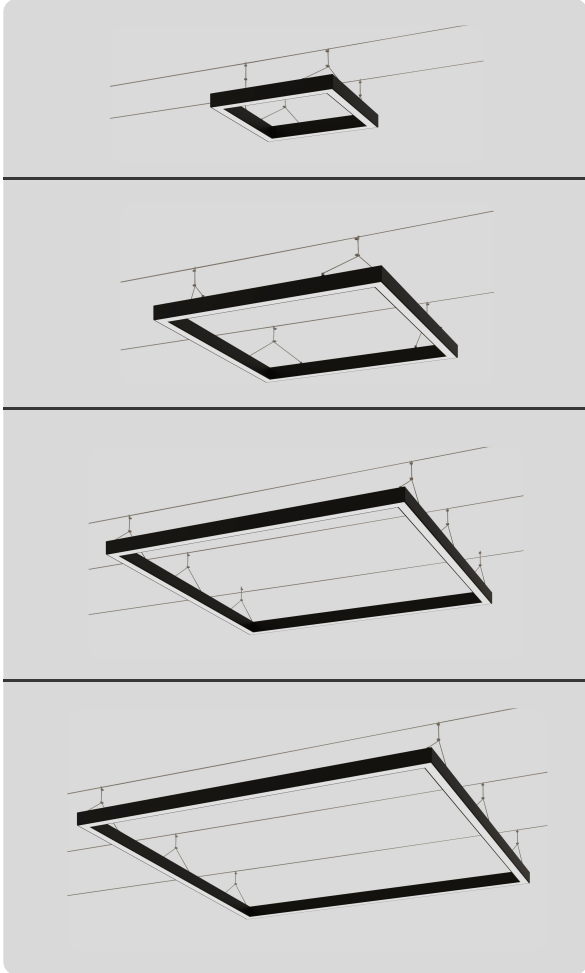

FIXTURE TYPE: _____

PROJECT NAME: _____

HOW TO ORDER:

CODE:

Example:

CODE: BB-P377-24-GL-S24-CSS-CR8-K27-DIM-WH-WH-WH-RE

BB-P377-24-GL-
S24-CSS-CR8-K27-
DIM-WH-WH-WH-
RE

7 LIGHT SOURCE OUTPUT:

- -S24 = 26W / 2,166 lm
- -S42 = 45W / 3,735 lm
- -S60 = 65W / 5,416 lm
- -72 = 78W / 6,500 lm

8 BODY FINISH:

- -WH White
- -BL Black
- -CUS Custom RAL on request

9 CANOPY FINISH:

- -WH White
- -BL Black
- -CUS Custom RAL on request

10 CORD FINISH:

- -WH White
- -BL Black
- -CUS Custom RAL on request

11 OPTIONAL CONTROL FEATURES:

- -RE Remote Emergency
- -OS Occupancy Sensor
- -DS Daylight Sensor/Light Harvesting

sales@gordonbullard.com
www.bullardoutdoor.com
1-877-964-4646

991 South Gull Lake Dr
Richland, MI 49083
USA