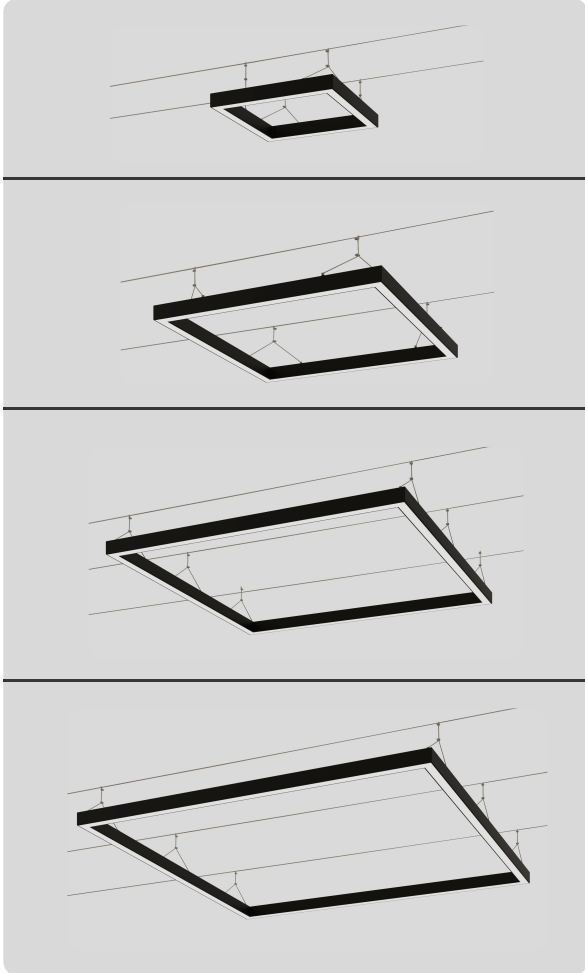

FIXTURE TYPE: _____

PROJECT NAME: _____

HOW TO ORDER:

CODE:

Example:

CODE: BB-P377-24-GL-S24-CSS-CR8-K27-DIM-WH-WH-WH-RE

BB-P377-24-GL-
S24-CSS-CR8-K27-
DIM-WH-WH-WH-
RE

1 MODELS:

-S24

- A) Length - L: 24" (60.96 cm)
- B) Width - W: 24" (60.96 cm)
- C) Height - H: 2.5" (6.35 cm)

-S42

- A) Length - L: 42" (106.68 cm)
- B) Width - W: 42" (106.68 cm)
- C) Height - H: 2.5" (6.35 cm)

-S60

- A) Length - L: 60" (152.4 cm)
- B) Width - W: 60" (152.4 cm)
- C) Height - H: 2.5" (6.35 cm)

-S72

- A) Length - L: 72" (182.88 cm)
- B) Width - W: 72" (182.88 cm)
- C) Height - H: 2.5" (6.35 cm)

2 PROFILE WIDTH:

2"

sales@gordonbullard.com
www.bullardoutdoor.com
1-877-964-4646

991 South Gull Lake Dr
Richland, MI 49083
USA