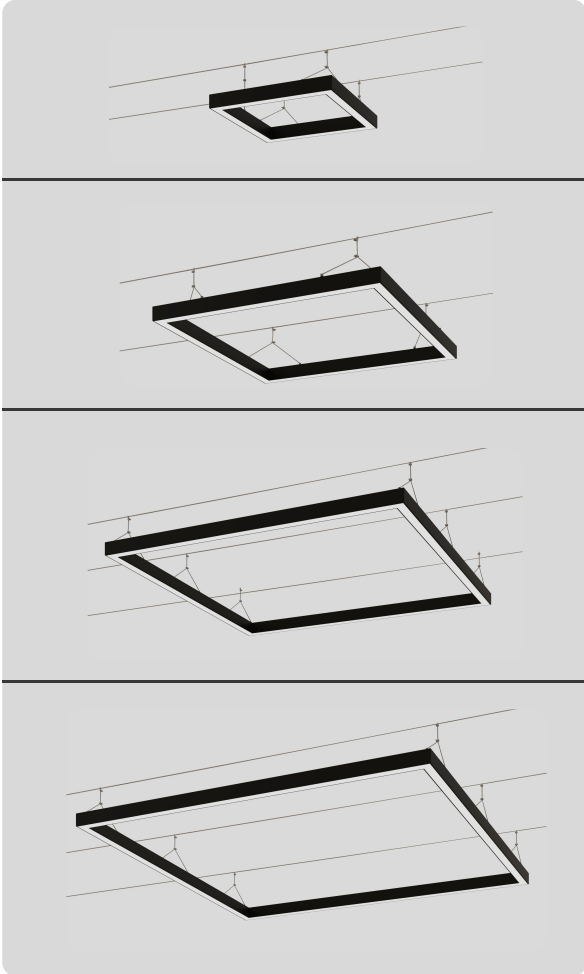

FIXTURE TYPE: _____

PROJECT NAME: _____

NOTES:

GENERAL INFORMATION:

The FRUIT SQUARE OUTDOOR provides an unmatched value cost proposition in 4 standard sizes, ranging from 24 to 72 inches. It features direct lighting with color temperature options ranging from 3000K to 5000K. The fixture comes with two standard canopy and mounting options. The housing is constructed with full aluminum, offering standard powder coating in black or white, along with customizable RAL options. The comprehensive collection also includes optional Emergency Backup kits, Motion, Occupancy, and Light Harvesting control interfaces.

MATERIAL:

Patented aluminum extruded and welded 6061-T6 aluminum Dual Ring Design allowing for no visible fasteners from human eyes when installed.

OPTICS:

Machined formed and welded satin PMMA diffuser integrated into optimized light chamber design for dot-less uniform lighting. High transmissivity PMMA (<90%) to maximize light output. Available in 2700K, 3000K, 3500K, 4000K, RGB and RGBW as well as custom request color temperatures with smooth, dot free illumination

-S24

- A) Length - L: 24" (60.96 cm)
- B) Width - W: 24" (60.96 cm)
- C) Height - H: 2.5" (6.35 cm)

-S42

- A) Length - L: 42" (106.68 cm)
- B) Width - W: 42" (106.68 cm)
- C) Height - H: 2.5" (6.35 cm)

-S60