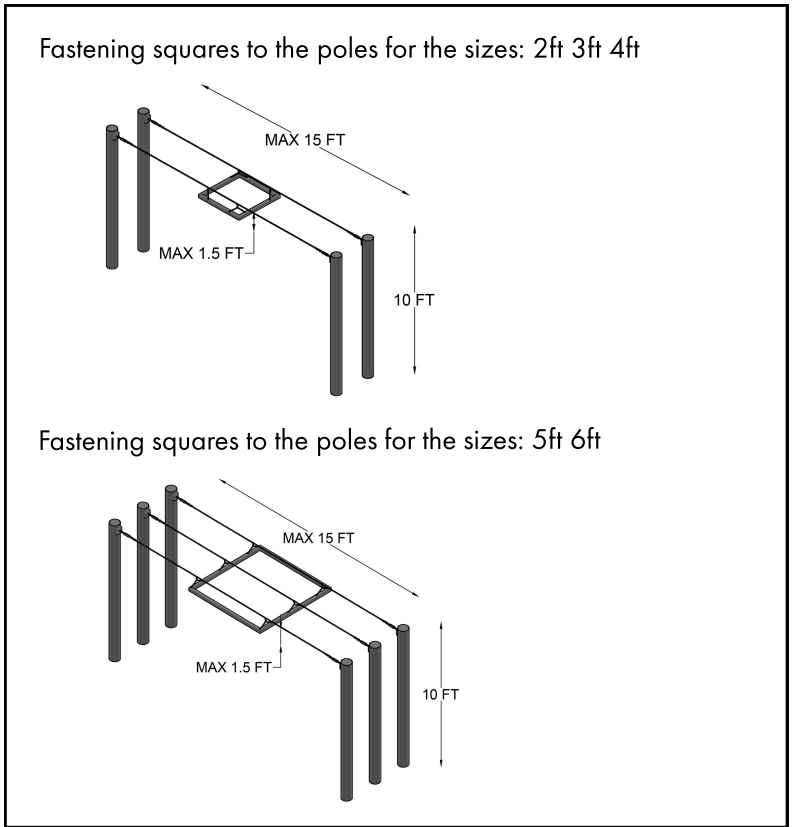

PROJECT NAME: _____

HOW TO ORDER:

CODE:

Example:
CODE: BB-P377-24-GL-S24-CSS-CR8-K27-DIM-WH-WH-WH-RE

BB-P377-24-GL-
S24-CSS-CR8-K27-
DIM-WH-WH-WH-
RE

INSTALLATION OPTIONS DETAILED OVERVIEW

The FRUIT SQUARE Outdoor is designed for versatile installation, offering the option to be mounted with either a canopy or a catenary system. Available for individual purchase as single pendants or in grouped configurations of two, three, or five fixtures with various sizes, custom cluster arrangements can also be tailored through consultation with the factory for personalized designs.