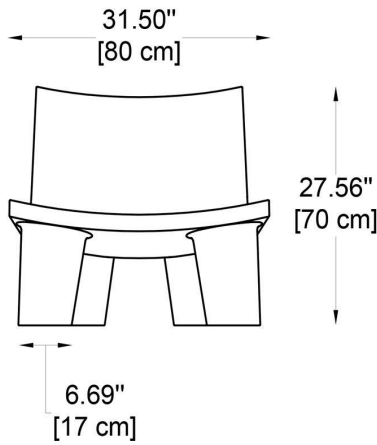

FIXTURE TYPE: _____

PROJECT NAME: _____

NOTES:

HOW TO ORDER:

CODE:

Example:
CODE: BO-LWA073-SD-LWL074-CW

BO-LWA073-SD-LWL074-CW

GENERAL INFORMATION:

FIXTURE TYPE:

Non-Illuminated Furniture / Low chair

MATERIAL:

Polyethylene

DIMENSIONS:

L: 31.50" (80 cm) x H: 27.56" (70 cm) x W: 30.71" (78 cm)

FINISH OPTION:

Arabescato