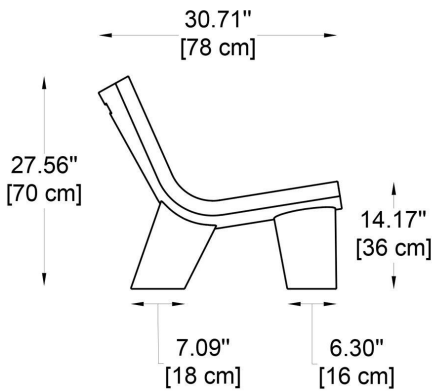

FIXTURE TYPE: _____

PROJECT NAME: _____

NOTES:

HOW TO ORDER:

CODE:

Example:
CODE: BO-LWA073-SD-LWL074-CW

BO-LWA073-SD-LWL074-CW

GENERAL INFORMATION:

FIXTURE TYPE:

Non-Illuminated Furniture / Low chair

MATERIAL:

Polyethylene

DIMENSIONS:

L: 31.50" (80 cm) x H: 27.56" (70 cm) x W: 30.71" (78 cm)

FINISH OPTION:

Arabescato