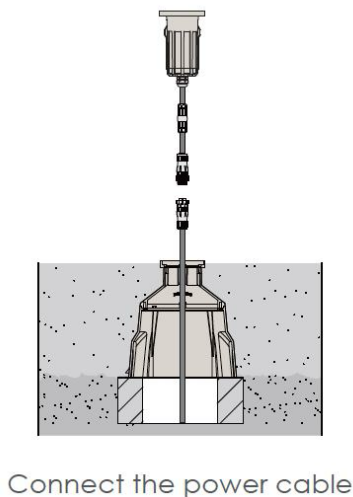

Data Sheet:

Input Voltage (V): 110-277
IK 06

3. Installation steps

Step 1

Step 2

Step 3

Step 4