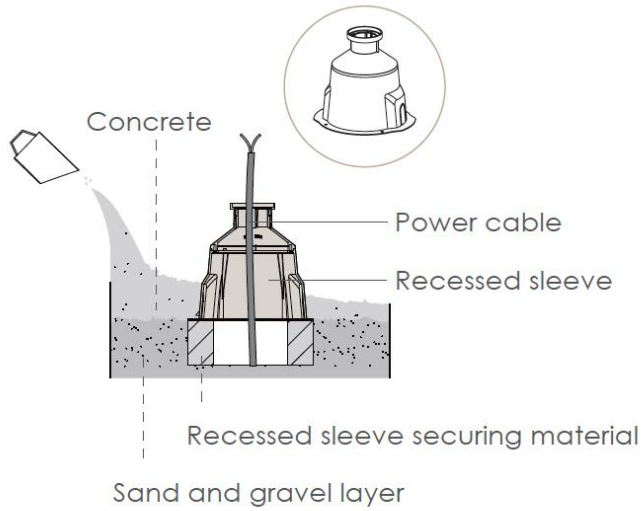

**BULLARD
OUTDOOR**
BUILT for the STORM

INSTALLATION INSTRUCTION

02/17/2026

LITUP

Data Sheet:

Input Voltage (V): 110-277
 IK 06

3. Installation steps

Step 1