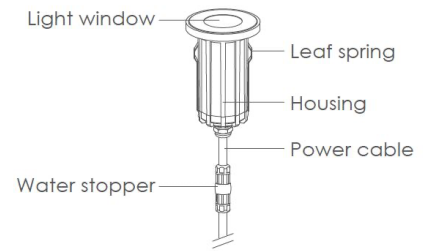

**BULLARD
OUTDOOR**
BUILT for the STORM

INSTALLATION INSTRUCTION

02/17/2026

LITUP

Data Sheet:

Input Voltage (V): 110-277
 IK 06

3. Installation steps

Step 1