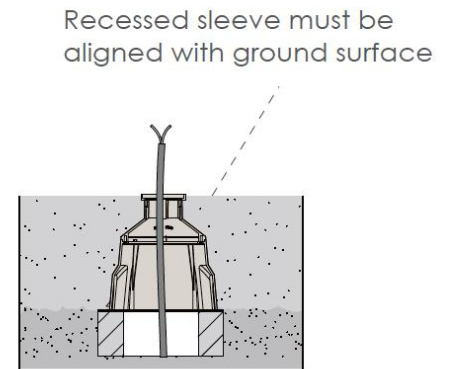

Data Sheet:

Input Voltage (V): 110-277
IK 06

3. Installation steps

Step 1

Step 2

Step 3

Step 4