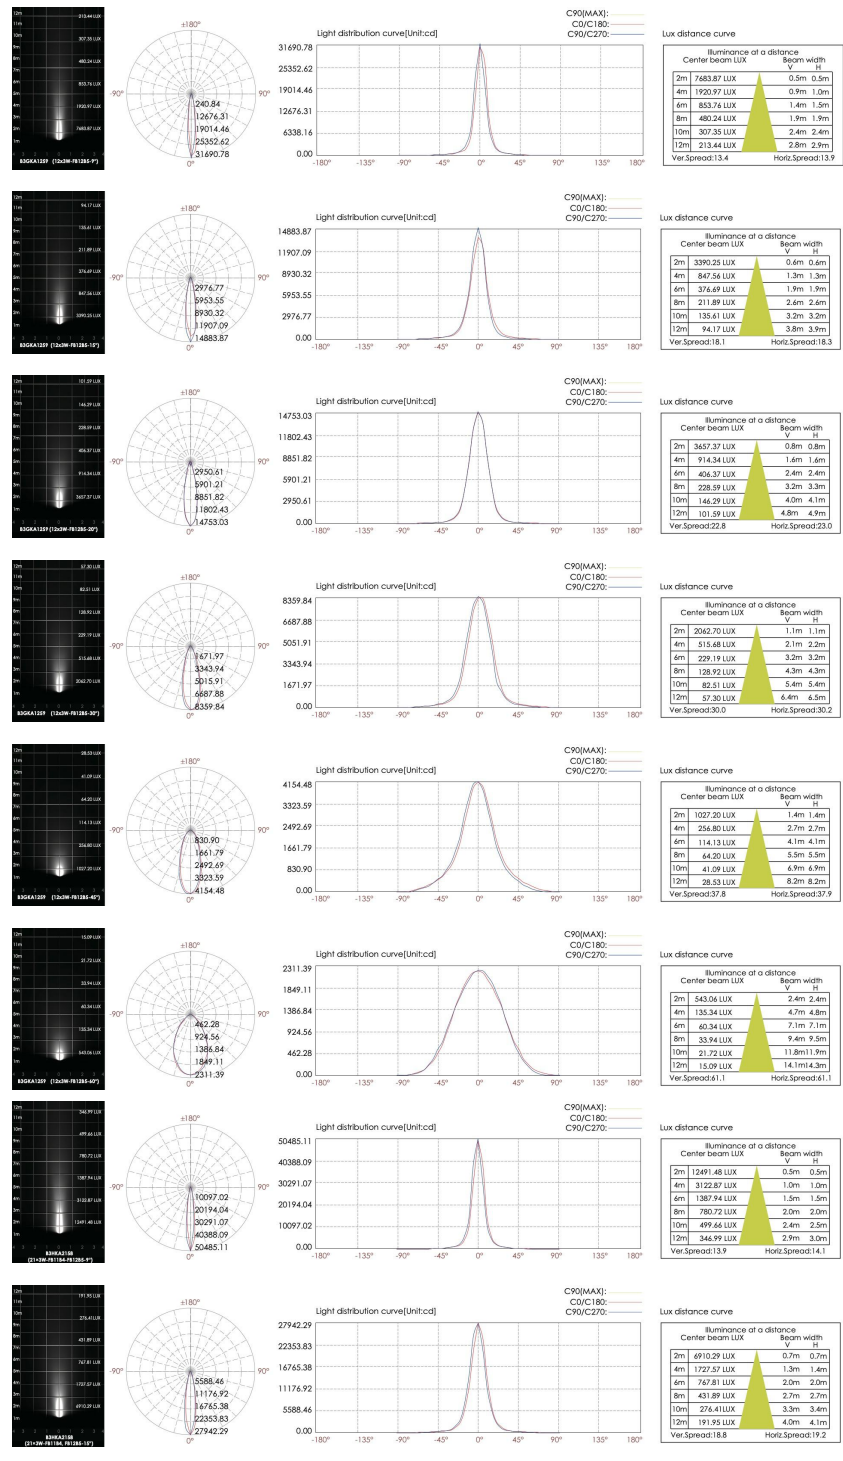

CODE:

BO-SIT-KPG-SPT-
B3GKA1259-K30-
KAP7008-FB12B5-9-DIM-B

sales@gordonbullard.com
www.bullardoutdoor.com
1-877-964-4646

991 South Gull Lake Dr
Richland, MI 49083
USA