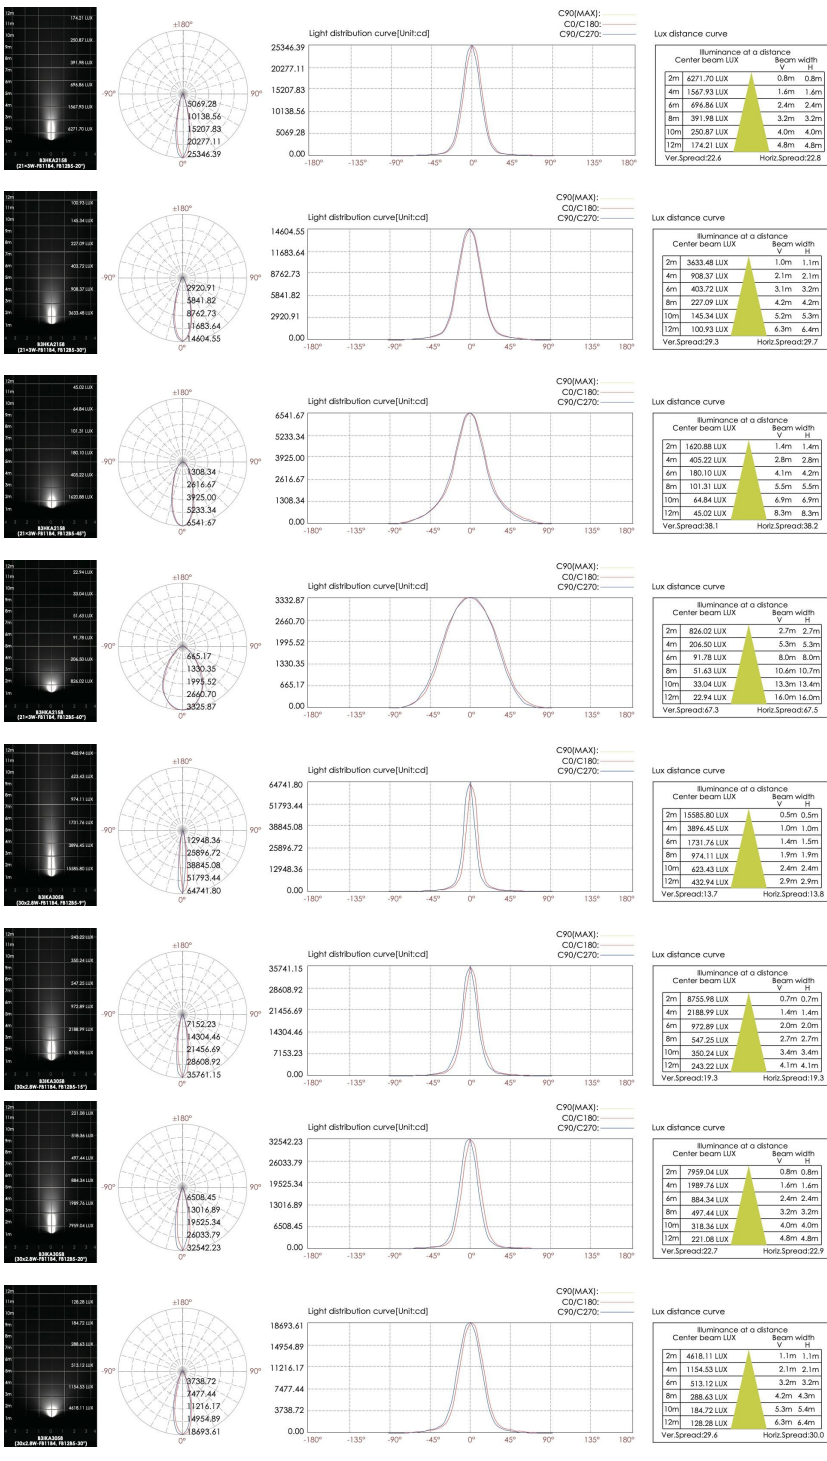

CODE:

BO-SIT-KPG-SPT-
B3GKA1259-K30-
KAP7008-FB12B5-9-DIM-B

sales@gordonbullard.com
www.bullardoutdoor.com
1-877-964-4646

991 South Gull Lake Dr
Richland, MI 49083
USA