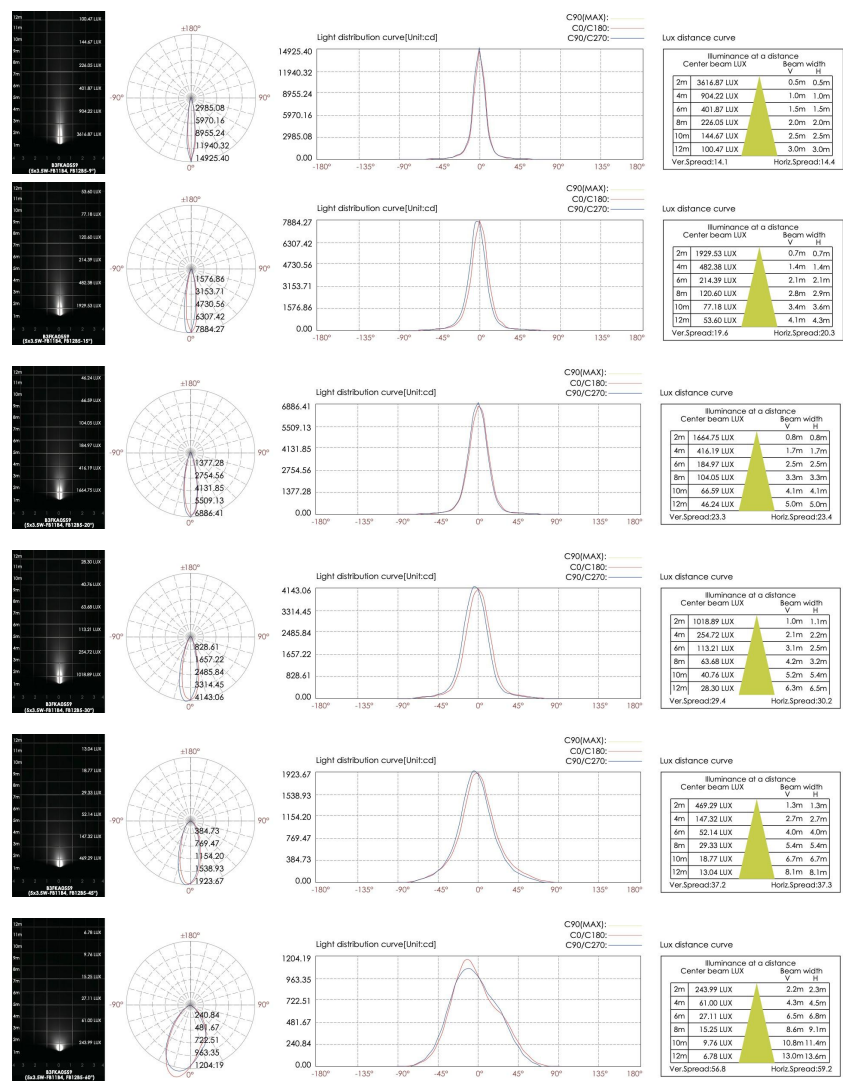

8 PHOTOMETRIC:

sales@gordonbullard.com
www.bullardoutdoor.com
1-877-964-4646

991 South Gull Lake Dr
Richland, MI 49083
USA