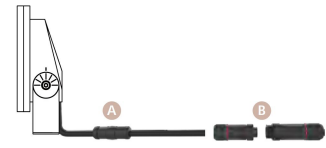

6 WATER PROOF SOLUTION: (optional)

- **A Water-Stopper(Included)**
  A IP-66 water-stopper is added in the end of luminaires as standard assembly which is also an important system for water resistance.
- **-B IP67 Jiffy quick plug/socket connector(OPTION)**
  A IP-67 connector is as an optional assembly and ensures that water vapor will not enter into luminaires directly.