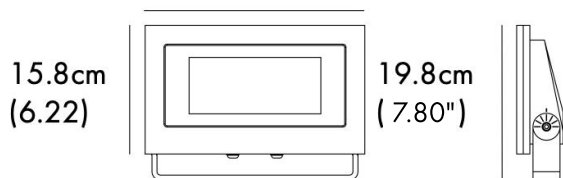

DIMENSIONS:

Spot Height - H: 6.38" (16.2 cm)
Spot Length - L: 8.66" (22 cm)

LIGHT SOURCE:

LED / 5 x 3.5W / 181 mA / 1324 lm / 110-277V

CODE -B3GKA1259

DIMENSIONS:

Spot Height - H: 7.80" (19.8 cm)
Spot Length - L: 11.22" (28.5 cm)

LIGHT SOURCE:

LED / 12 x 3W / 227 mA / 2940 lm / 110-277V

CODE -B3HKA2158

DIMENSIONS:

Spot Height - H: 9.69" (24.6 cm)
Spot Length - L: 13.78" (35 cm)

LIGHT SOURCE:

LED / 21 x 3W / 221 mA / 4787 lm / 110-277V

CODE -B3IKA3058

DIMENSIONS:

Spot Height - H: 10.63" (27 cm)
Spot Length - L: 17.72" (45 cm)

LIGHT SOURCE:

LED / 30 x 2.8W / 724 mA / 6053 lm / 110-277V

-B3FKA0559

8.66" (22 cm)

-B3GKA1259

28.5cm
(11.22")

-B3HKA2158

13.78" (35 cm)

-B3IKA3058

17.72" (45 cm)

sales@gordonbullard.com

www.bullardoutdoor.com

1-877-964-4646