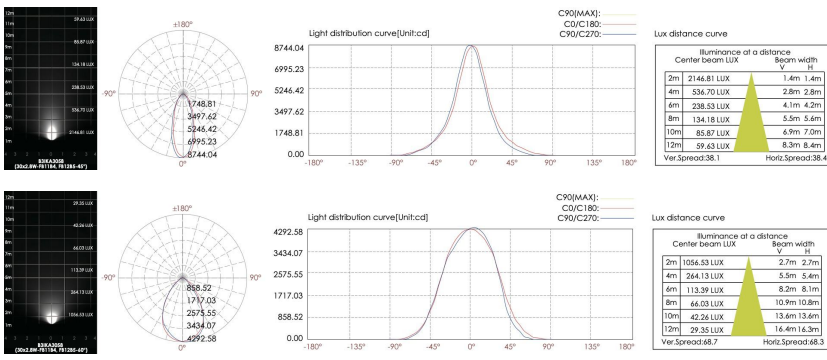

NOTES:

HOW TO ORDER:

CODE:

Example:
 CODE: BO-SIT-KPG-SPT-XXX-XXX-XXX-XXX-XXX-XX

BO-SIT-KPG-SPT-
 B3GKA1259-K30-
 KAP7008-FB12B5-9-DIM-B

sales@gordonbullard.com
 www.bullardoutdoor.com
 1-877-964-4646

991 South Gull Lake Dr
 Richland, MI 49083
 USA