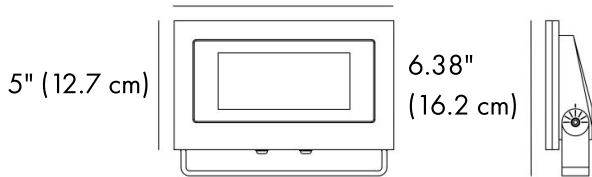

DIMENSIONS:

Spot Height - H: 6.38" (16.2 cm)
Spot Length - L: 8.66" (22 cm)

LIGHT SOURCE:

LED / 5 x 3.5W / 181 mA / 1324 lm / 110-277V

CODE -B3GKA1259

DIMENSIONS:

Spot Height - H: 7.80" (19.8 cm)
Spot Length - L: 11.22" (28.5 cm)

LIGHT SOURCE:

LED / 12 x 3W / 227 mA / 2940 lm / 110-277V

CODE -B3HKA2158

DIMENSIONS:

Spot Height - H: 9.69" (24.6 cm)
Spot Length - L: 13.78" (35 cm)

LIGHT SOURCE:

LED / 21 x 3W / 221 mA / 4787 lm / 110-277V

CODE -B3IKA3058

DIMENSIONS:

Spot Height - H: 10.63" (27 cm)
Spot Length - L: 17.72" (45 cm)

LIGHT SOURCE:

LED / 30 x 2.8W / 724 mA / 6053 lm / 110-277V

-B3FKA0559

8.66" (22 cm)

-B3GKA1259

28.5cm
(11.22")

-B3HKA2158

13.78" (35 cm)

-B3IKA3058

17.72" (45 cm)

sales@gordonbullard.com

www.bullardoutdoor.com

1-877-964-4646