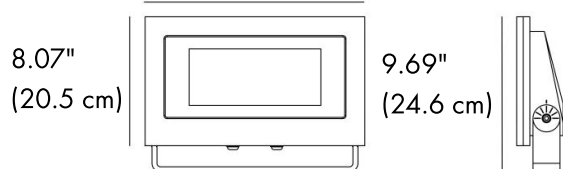

DIMENSIONS:

Spot Height - H: 6.38" (16.2 cm)
Spot Length - L: 8.66" (22 cm)

LIGHT SOURCE:

LED / 5 x 3.5W / 181 mA / 1324 lm / 110-277V

CODE -B3GKA1259

DIMENSIONS:

Spot Height - H: 7.80" (19.8 cm)
Spot Length - L: 11.22" (28.5 cm)

LIGHT SOURCE:

LED / 12 x 3W / 227 mA / 2940 lm / 110-277V

CODE -B3HKA2158

DIMENSIONS:

Spot Height - H: 9.69" (24.6 cm)
Spot Length - L: 13.78" (35 cm)

LIGHT SOURCE:

LED / 21 x 3W / 221 mA / 4787 lm / 110-277V

CODE -B3IKA3058

DIMENSIONS:

Spot Height - H: 10.63" (27 cm)
Spot Length - L: 17.72" (45 cm)

LIGHT SOURCE:

LED / 30 x 2.8W / 724 mA / 6053 lm / 110-277V

-B3FKA0559

8.66" (22 cm)

-B3GKA1259

28.5cm
(11.22")

-B3HKA2158

13.78" (35 cm)

-B3IKA3058

17.72" (45 cm)

sales@gordonbullard.com

www.bullardoutdoor.com

1-877-964-4646