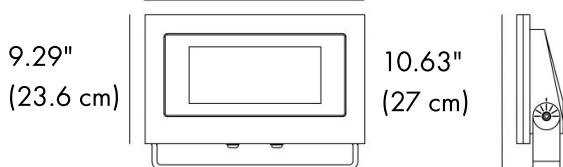

DIMENSIONS:

Spot Height - H: 6.38" (16.2 cm)
Spot Length - L: 8.66" (22 cm)

LIGHT SOURCE:

LED / 5 x 3.5W / 181 mA / 1324 lm / 110-277V

CODE -B3GKA1259

DIMENSIONS:

Spot Height - H: 7.80" (19.8 cm)
Spot Length - L: 11.22" (28.5 cm)

LIGHT SOURCE:

LED / 12 x 3W / 227 mA / 2940 lm / 110-277V

CODE -B3HKA2158

DIMENSIONS:

Spot Height - H: 9.69" (24.6 cm)
Spot Length - L: 13.78" (35 cm)

LIGHT SOURCE:

LED / 21 x 3W / 221 mA / 4787 lm / 110-277V

CODE -B3IKA3058

DIMENSIONS:

Spot Height - H: 10.63" (27 cm)
Spot Length - L: 17.72" (45 cm)

LIGHT SOURCE:

LED / 30 x 2.8W / 724 mA / 6053 lm / 110-277V

-B3FKA0559

8.66" (22 cm)

-B3GKA1259

28.5cm
(11.22")

-B3HKA2158

13.78" (35 cm)

-B3IKA3058

17.72" (45 cm)

sales@gordonbullard.com

www.bullardoutdoor.com

1-877-964-4646