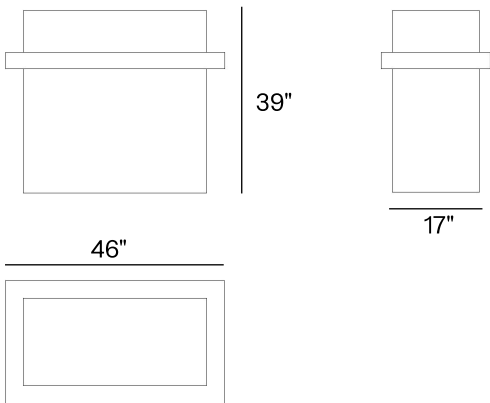

Fixture Type:

Project Name:

Notes:

HOW TO ORDER: CODE:

Example:
CODE: BO-CSO-BN-OK-A

BO-CSO-BN-OK

Cooking Systems:

A: Pellet cooking system with 2 AISI 316 stainless steel burners (burn time approx. 2 hours)

B: Electric cooking system with 2 Glass Plates (120V)

Accessories:

- Food-Grade Stainless Steel Pot Support Base
- Grey Waterproof Fabric Cover

Due to the dynamic nature of lighting products and the associated technologies, luminaire data on all specification sheets is subject to change at the discretion of Gordon Bullard LLC and associated companies.

BUILT FOR THE STORM

sales@gordonbullard.com / www.bullardoutdoor.com / 1-877-964-4646

991 South Gull Lake Dr Richland, MI 49083 USA