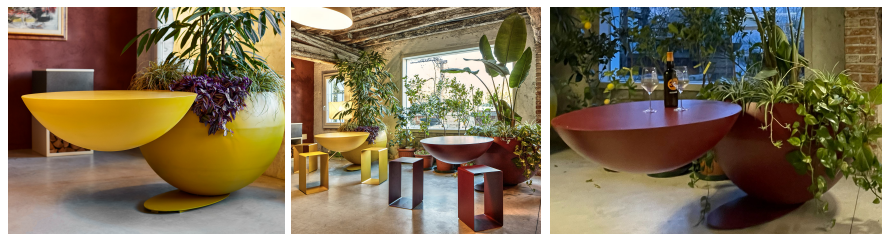

Part Number:

BO-TVL-BN-OK

Due to the dynamic nature of lighting products and the associated technologies, luminaire data on all specification sheets is subject to change at the discretion of Gordon Bullard LLC and associated companies.

BUILT FOR THE STORM

sales@gordonbullard.com / www.bullardoutdoor.com / 1-877-964-4646

991 South Gull Lake Dr Richland, MI 49083 USA