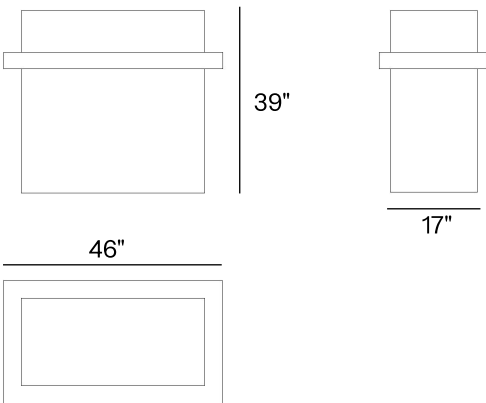

Dimensions:

Dimensions: L 46" × W 17" × H 39"

Finish Options:

- Ivory
- Anthracite
- Custom
- Corten Created through a carefully controlled natural oxidation process, manually induced over several days, resulting in the distinctive protective patina.