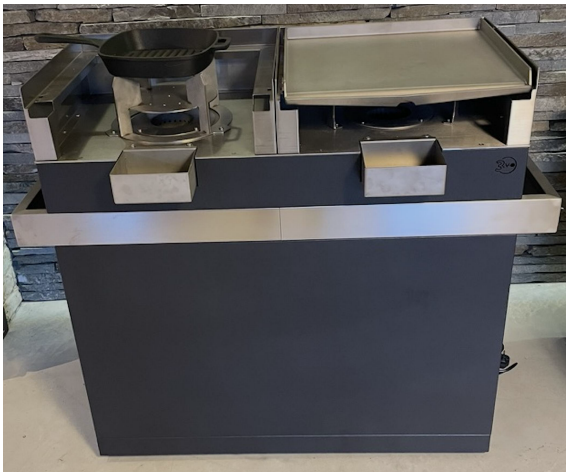

BULLARD
OUTDOOR
BUILT for the STORM

COSO

Outdoor Kitchen

Fixture Type:

Project Name:

Notes:

HOW TO ORDER: CODE:

Example:
CODE: BO-CSO-BN-OK-A

BO-CSO-BN-OK

General Information:

COSO - Powder-Coated Stainless Steel Barbecue.

Compact, versatile, and highly functional, Coso redefines outdoor cooking through a modular approach. Available in pellet or electric configurations, it offers flexibility between traditional flame cooking and precise, modern heat control.

Mounted on wheels, Coso is designed for movement—bringing a professional cooking experience into a compact, mobile format.

Material:

Powder Coated **Stainless Steel** - Barbecue, **Steel / Glass** - plates

BO-CSO-BN-OK

Cooking Systems:

A: Pellet cooking system with 2 AISI 316 stainless steel burners (burn time approx. 2 hours)

B: Electric cooking system with 2 Glass Plates (120V)

Accessories:

- Food-Grade Stainless Steel Pot Support Base
- Grey Waterproof Fabric Cover