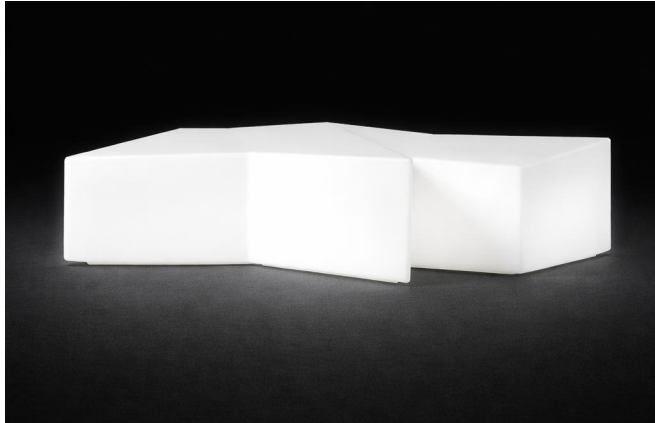

FIXTURE TYPE: _____

PROJECT NAME: _____

NOTES:

GENERAL INFORMATION:

The Glacè by Bullard Outdoor is a luminous bench designed by Alessandro Mendini, featuring an irregular, star-like shape that merges sculptural aesthetics with functional seating. Crafted from durable polyethylene through rotational molding, Glacè is suitable for outdoor use. Its generous dimensions—approximately 70.9 inches in length, 49.2 inches in depth, and 19.7 inches in height—make it an ideal centerpiece for events, commercial spaces, or modern outdoor lounges. The bench can be equipped with an internal lighting system using three E26 bulbs, transforming it into a glowing installation that enhances any environment. Its modular design supports various configurations, allowing it to function as a bench, display surface, or vertical room divider—making Glacè a captivating and adaptable element in a wide range of settings.

FIXTURE TYPE:

Illuminated Furniture

VOLTAGE:

110-277V

MATERIAL:

Polyethylene

IP RATING:

IP 55

Example:
CODE: BO-GL50-SD

BO-GL50-SD

1 DIMENSIONS:

A) Length - L: 70,87" (180 cm)
B) Height - H: 19,69" (50 cm)
C) Width - W: 49,21" (125 cm)

2 LIGHT SOURCE:

E26 / 3 x max. 15W / 110-277V

3 FINISH OPTION:

Light white