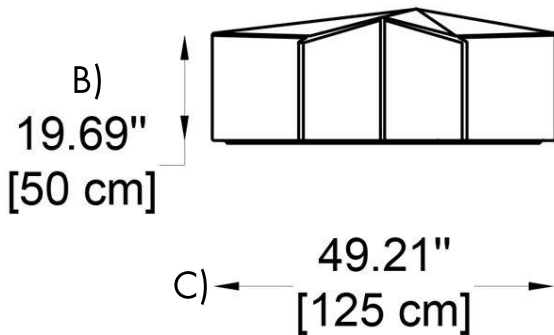

FIXTURE TYPE: _____

PROJECT NAME: _____

NOTES:

HOW TO ORDER:

CODE:

Example:
CODE: BO-GL50-SD

BO-GL50-SD

1 DIMENSIONS:

A) Length - L: 70,87" (180 cm)
B) Height - H: 19,69" (50 cm)
C) Width - W: 49,21" (125 cm)

2 LIGHT SOURCE:

E26 / 3 x max. 15W / 110-277V

3 FINISH OPTION:

Light white ☐

4 WIRING:

Black cable (Length: 10 ft)

5 WEIGHT:

59,5 lb

E26

IP 55

sales@gordonbullard.com

www.bullardoutdoor.com

1-877-964-4646

991 South Gull Lake Dr

Richland, MI 49083

USA