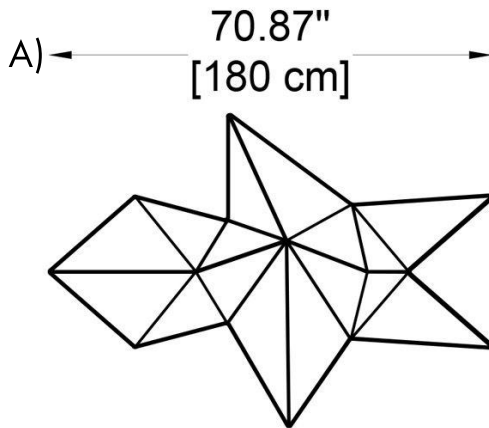

FIXTURE TYPE: _____

PROJECT NAME: _____

NOTES:

HOW TO ORDER:

CODE:

Example:
CODE: BO-GL50-SD

BO-GL50-SD

1 DIMENSIONS:

A) Length - L: 70,87" (180 cm)
B) Height - H: 19,69" (50 cm)
C) Width - W: 49,21" (125 cm)

2 LIGHT SOURCE:

E26 / 3 x max. 15W / 110-277V

3 FINISH OPTION:

Light white ☐

4 WIRING:

Black cable (Length: 10 ft)

5 WEIGHT:

59,5 lb

E26

IP 55

sales@gordonbullard.com

www.bullardoutdoor.com

1-877-964-4646

991 South Gull Lake Dr

Richland, MI 49083

USA