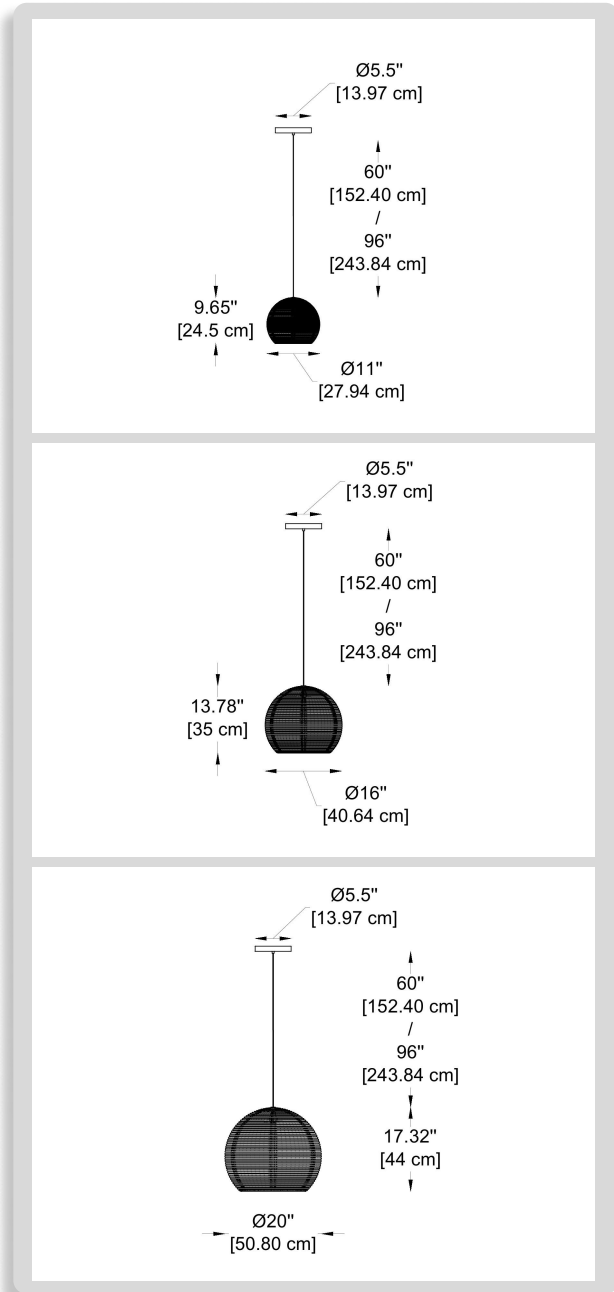

FIXTURE TYPE: _____

PROJECT NAME: _____

E26

LED

IP54

HOW TO ORDER:

CODE:

Example:
CODE: BO-DR-1010-D1-MR-L1-CCB-LED-90-27K-NON-BL

BO-DR-1010-D1-MR-
L1-CCB-LED-90-27K-
NON-BL

1 DIAMETER:

- -D1 Ø: 11" (27.9 cm)
- -D2 Ø: 16" (40.6 cm)
- -D3 Ø: 20" (50.8 cm)
- -D4 Ø: 32" (81.3 cm)
- -D5 Ø: 47" (119.4 cm)

2 CORD LENGTH:

- -L1 L: 5"
- -L2 L: 8"
- -CUS* L: Custom length on request*

3 CANOPY AND CORD COLOR:

- -CCW Black
- -CCB White
- -CUS Custom colors on request*

4 LIGHT SOURCE:

- -LED LED
- -E26 E26

5 LED CRI: (only for LED version)

- -80 CRI 80
- -90 CRI 90

6 SPECIFY CCT: (only for LED version)

- -27K 2700K
- -30K 3000K
- -35K 3500K
- -40K 4000K

sales@gordonbullard.com
www.bullardoutdoor.com
1-877-964-4646

991 South Gull Lake Dr
Richland, MI 49083
USA