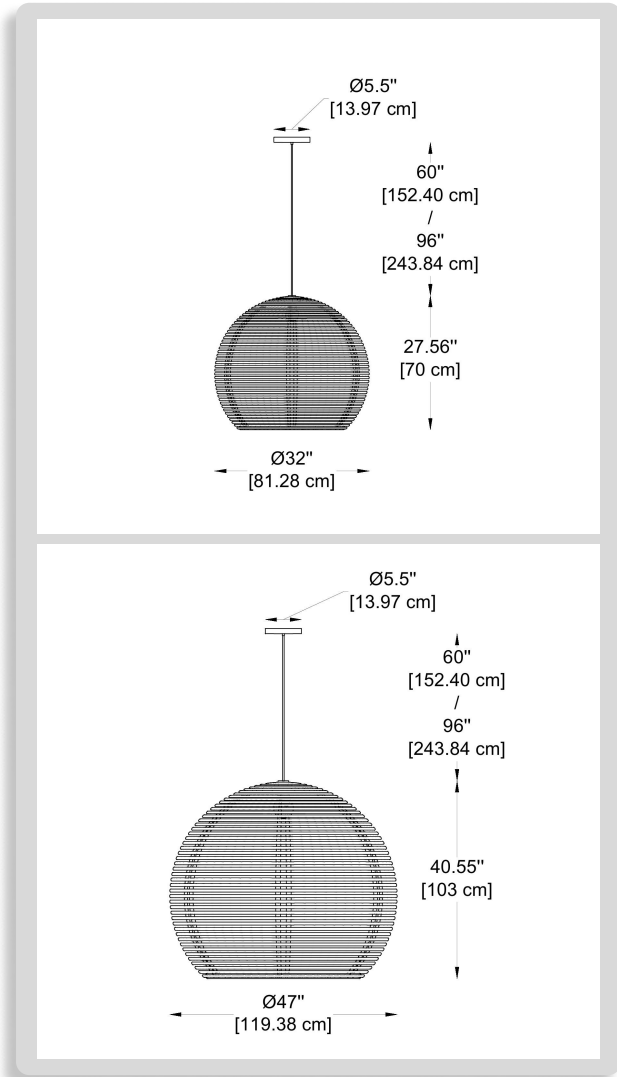

FIXTURE TYPE: _____

PROJECT NAME: _____

HOW TO ORDER:

CODE:

Example:
CODE: BO-DR-1010-MR-D1-L1-CCB-LED-90-27K-NON-BL

BO-DR-1010-MR-D1-L1-CCB-LED-90-27K-NON-BL

7 DIMMING OPTIONS: (only for LED version)

- -NON Non-Dimmable
- -0-10 0-10V

8 FINISH OPTIONS:

- -BL Black ●
- -WH White ○
- -NT Natural ●
- -CH Chocolate ●
- -SP Soft pink ●
- -SY Soft yellow ●
- -SB Soft Blue ●
- -SG Soft Green ●
- -CR Cream ●
- -BL Blue ●
- -YE Yellow ●
- -GR Green ●
- -RD Red ●
- -RAL 1020 Olive ●
- -RAL 9002 Vanilla ●
- -RAL 9005 Black ●
- -RAL 1011 Chocolate ●
- -RAL 6090 Pistachio ●
- -RAL 5013 Indigo ●
- -RAL 1015 Beige ●
- -RAL 8011 Dark Brown ●
- -RAL 040 90 10 Flamingo pink ●
- -RAL 240 08 15 Light blue ●

sales@gordonbullard.com
www.bullardoutdoor.com
1-877-964-4646

991 South Gull Lake Dr
Richland, MI 49083
USA