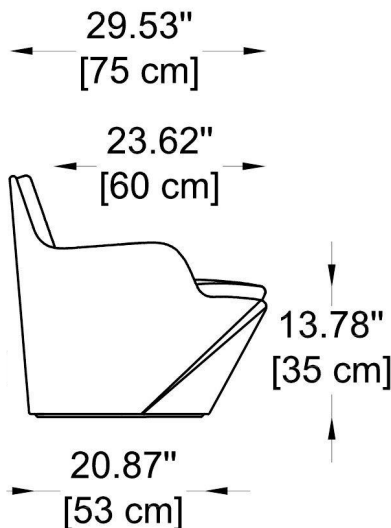

NOTES:

HOW TO ORDER:

CODE:

Example:
CODE: BO-YON070-SD-CB-YON072-TP

BO-YON070-SD-
CB-YON072-TP

1 DIMENSIONS:

- A) Height - H: 27.56" (70 cm)
- B) Length - L: 68.50" (174 cm)
- B) Width - W: 29.53" (75 cm)

2 FINISH OPTIONS:

Material:

Rubber filling with outdoor waterproof acrylic cover (removable)

Dimensions:

L: 37.4" (95 cm) x H: 1.18" (3 cm) x W: 59.05" (150 cm)

Finish options:

- TA Cotton white 
- TP Mineral grey 

sales@gordonbullard.com
www.bullardoutdoor.com
1-877-964-4646