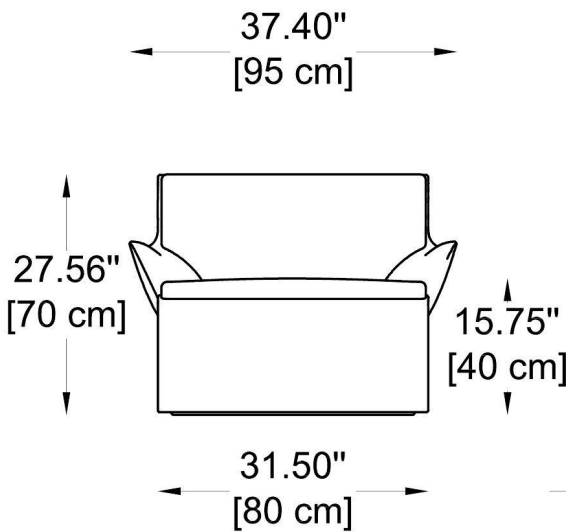

NOTES:

HOW TO ORDER:

CODE:

Example:
CODE: BO-YON070-SD-CB-YON072-TP

BO-YON070-SD-
CB-YON072-TP

1 DIMENSIONS:

- A) Height - H: 27.56" (70 cm)
- B) Length - L: 68.50" (174 cm)
- B) Width - W: 29.53" (75 cm)

2 FINISH OPTIONS:

Material:

Rubber filling with outdoor waterproof acrylic cover (removable)

Dimensions:

L: 37.4" (95 cm) x H: 1.18" (3 cm) x W: 59.05" (150 cm)

Finish options:

- TA Cotton white 
- TP Mineral grey 

sales@gordonbullard.com
www.bullardoutdoor.com
1-877-964-4646