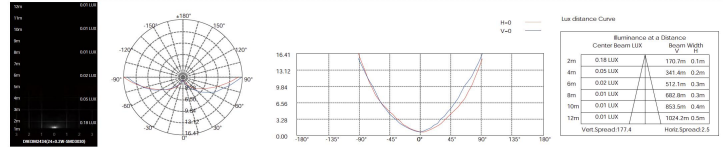

7

PHOTOMETRIC INFO:

sales@gordonbullard.com
www.bullardoutdoor.com
1-877-964-4646

991 South Gull Lake Dr
Richland, MI 49083
USA