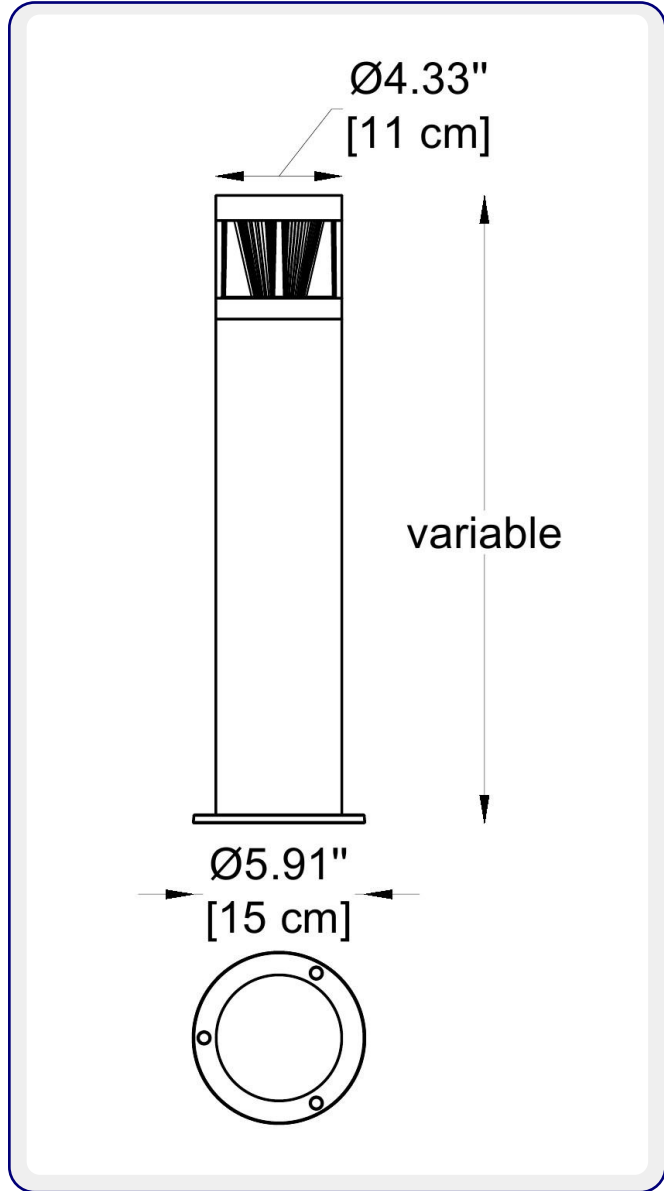

FIXTURE TYPE: _____

PROJECT NAME: _____

NOTES:

HOW TO ORDER:

CODE:

Example:
CODE: BO-CDR-KPG-BL-XXX-XXX-XXX-XXX

BO-CDR-KPG-BL-
D9EDL2434-K30-
KAP7008-DIM-IB

1

MODELS:

CODE -D9EDL2434

DIMENSIONS:

Diameter - Ø: 4.33" (11 cm)
Height - H: 11.81" (30 cm)
Base plate - Ø: 5.91" (15 cm)

CODE -D9EDM2434

DIMENSIONS:

Diameter - Ø: 4.33" (11 cm)
Height - H: 21.65" (55 cm)
Base plate - Ø: 5.91" (15 cm)

CODE -D9EDH2434

DIMENSIONS:

Diameter - Ø: 4.33" (11 cm)
Height - H: 31.5" (80 cm)
Base plate - Ø: 5.91" (15 cm)

2

LIGHT SOURCE:

LED / 6.7W / 95 mA / 264.5 lm / 110-277V

3

CCT OPTIONS:

-K30 3000K
-CUS Custom on request*

4

FINISH OPTIONS:

-KAP7008 Sanded Bronze
-KAP7037 Sanded Dark Gray
-RAL9005 Sanded Black

5

DIMMING OPTIONS:

-DIM 1-10V
-PWM Pulse Width Modulation
-DALI DALI (Digital Addressable Lighting Interface)

sales@gordonbullard.com
www.bullardoutdoor.com
1-877-964-4646

991 South Gull Lake Dr
Richland, MI 49083
USA