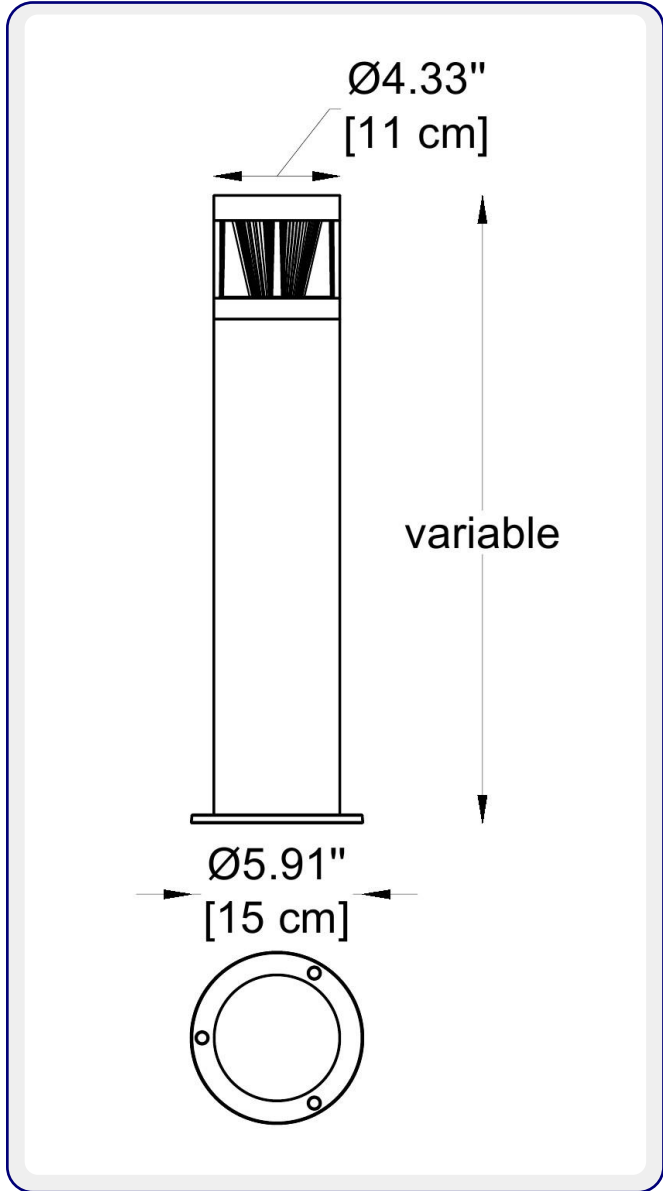

FIXTURE TYPE: _____

PROJECT NAME: _____

NOTES:

HOW TO ORDER:

CODE:

Example:
CODE: BO-CDR-KPG-BL-XXX-XXX-XXX-XXX-XXX

BO-CDR-KPG-BL-
D9EDL2434-K30-
KAP7008-DIM-IB

6

INSTALLATION TYPE:

- -SB Screw Base (included)
- -IB Inground Base (optional)
- -GAB Ground Anchor Base (optional)