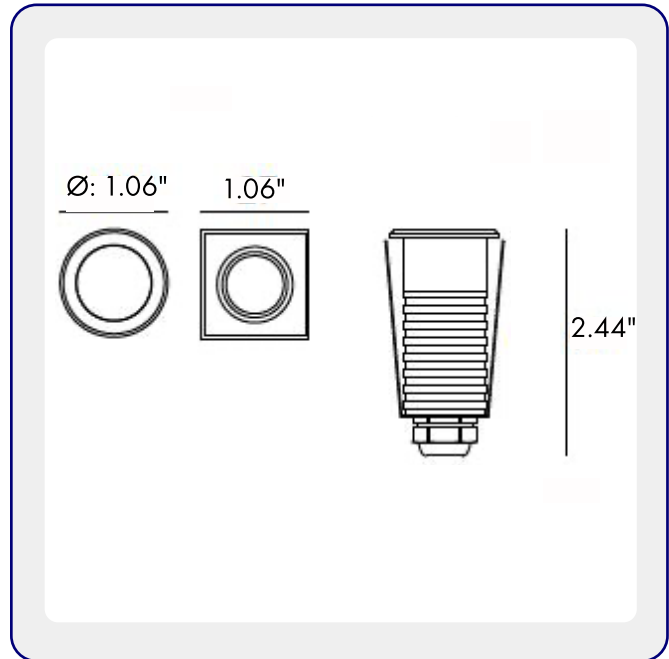

FIXTURE TYPE: _____

PROJECT NAME: _____

NOTES:

HOW TO ORDER:

CODE:

Example:
CODE: BO-RI-KPG-IL-XXX-XXX-XXX-XXX-XXX-XXX

BO-RI-KPG-IL-B2BPR0157-K30-B15-10-DIM-

1 MODELS:

CODE -B2BPR0157

DIMENSIONS:

Diameter - Ø: 1.06" (2.7 cm)
Height - H: 2.44" (6.2 cm)

LIGHT SOURCE:

LED / 1 x 1.5W / 83 mA / 136 lm / IK 06 / 110-277V

2 CCT OPTIONS:

CODE -B2BPS0157

DIMENSIONS:
Height - H: 1.06" (2.7 cm)
Width - W: 1.06" (2.7 cm)
Length - L: 2.44" (6.2 cm)

LIGHT SOURCE:

LED / 1 x 1.5W / 83 mA / 136 lm / IK 06 / 110-277V

3 BEAM ANGLE:

-K30 3000K
-CUS Custom on request*

4 DIMMING OPTIONS:

-B15-10 10°
-B15-15 15°
-B15-20 20°
-B15-30 30°

-DIM 1-10V
-PWM Pulse Width Modulation
-DALI DALI (Digital Addressable Lighting Interface)