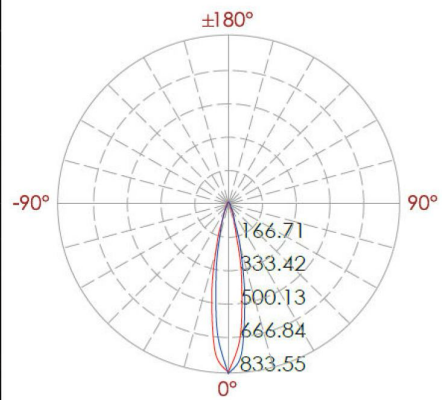

7 PHOTOMETRIC INFO:

sales@gordonbullard.com
www.bullardoutdoor.com
1-877-964-4646

991 South Gull Lake Dr
Richland, MI 49083
USA