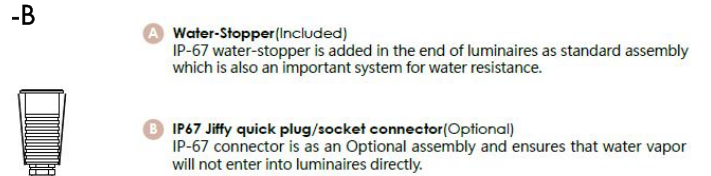

5 WATER PROOF SOLUTION: (optional)

6 ACCESSORIES:

SIFFVE (OPTION 1)

SLEEVE (OPTION 2)

-114#

-180#