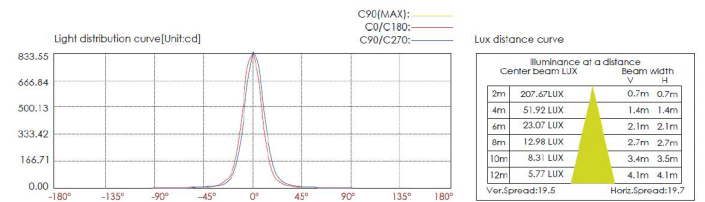

7 PHOTOMETRIC INFO:

sales@gordonbullard.com
www.bullardoutdoor.com
1-877-964-4646

991 South Gull Lake Dr
Richland, MI 49083
USA