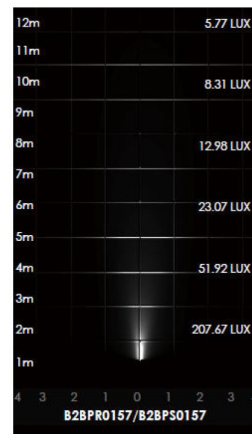

7 PHOTOMETRIC INFO:

sales@gordonbullard.com
www.bullardoutdoor.com
1-877-964-4646

991 South Gull Lake Dr
Richland, MI 49083
USA