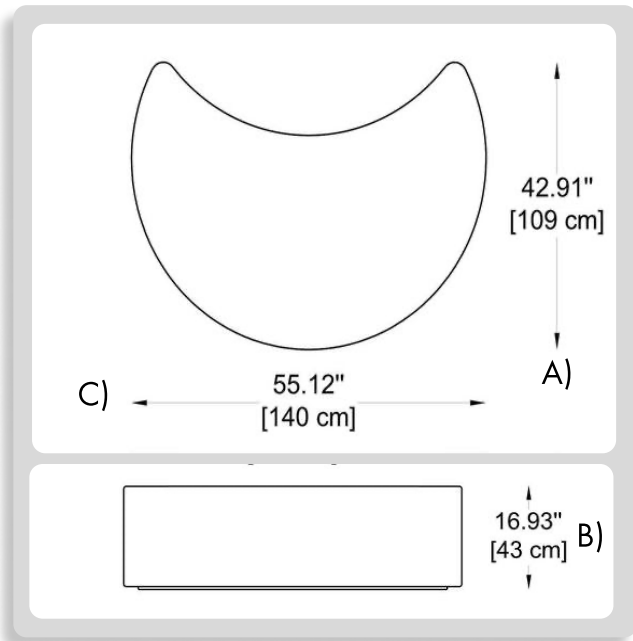

FIXTURE TYPE: _____

PROJECT NAME: _____

NOTES:

HOW TO ORDER:

CODE:

Example:
CODE: BO-SDMO-SD

BO-SDMO-SD

1 DIMENSIONS:

A) Length - L: 42,91" (109 cm)
B) Height - H: 16,93" (43 cm)
C) Width - W: 55,12" (140 cm)

2 LIGHT SOURCE:

E26 / 2 x max. 15W / 110-277V

4 FINISH OPTION:

Light white ☐

5 WIRING:

Black cable (Length: 10 ft)

6 WEIGHT:

59,5 lb

sales@gordonbullard.com
www.bullardoutdoor.com
1-877-964-4646

991 South Gull Lake Dr
Richland, MI 49083
USA