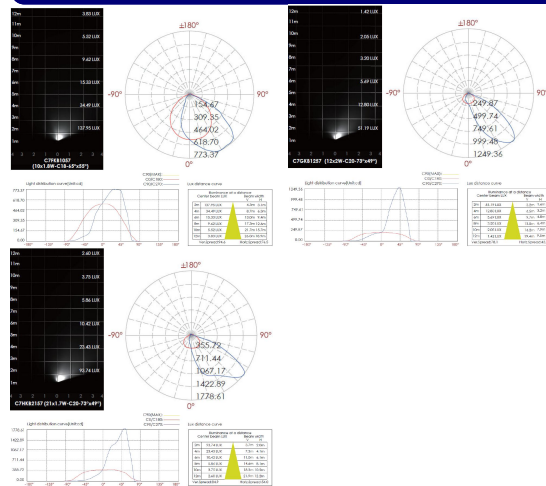

- KAP7008 Sanded Bronze
- KAP7037 Sanded Dark Gray
- RAL 9005 Sanded Black
- RAL9003 Sanded White

5 DIAGRAM OF INSTRUCTION:

6 BEAM DEMO:

7 PHOTOMETRIC INFO:

sales@gordonbullard.com
www.bullardoutdoor.com
1-877-964-4646