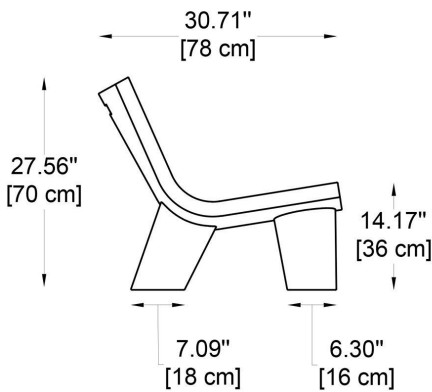

FIXTURE TYPE: _____

PROJECT NAME: _____

NOTES:

GENERAL INFORMATION:

Created by the famous Italian designer Paola Navone, Low Lita armchair immediately becomes one of the most popular products of the whole Bullard Outdoor production. Low Lita is made in polyethylene with the technology of rotational moulding and everybody falls in love with it for its linear and funny design. Its shape and its simplicity make Low Lita armchair suitable for every kind of indoor and outdoor setting, such as gardens, terraces or contract projects with a contemporary style. Its comfortable seat and its essential shape evoke relaxation and leisure. For Low Lita soft cushions in waterproof fabric are available.

FIXTURE TYPE:

Non-Illuminated Furniture / Low chair

MATERIAL:

Polyethylene

LOCATION:

Outdoor

sales@gordonbullard.com
www.bullardoutdoor.com
1-877-964-4646

991 South Gull Lake Dr
Richland, MI 49083
USA

FIXTURE TYPE: _____

PROJECT NAME: _____

NOTES:

HOW TO ORDER:

CODE:

Example:
CODE: BO-LWL073-SD-MW-LWL074-CW

BO-LWL073-SD-MW-LWL074-CW

1 DIMENSIONS:

L: 31.50" (80 cm) x H: 27.56" (70 cm) x W: 30.71" (78 cm)

2 FINISH OPTIONS:

STANDARD COLOURS:

-MW Milky White		-PB Powder Blue	
-JB Jet Black		-MG Malva Green	
-EG Elephant Grey		-LG Lime Green	
-CB Chocolate Brown		-SY Saffron Yellow	
-AG Argil Grey		-PO Pumpkin Orange	
-DG Dove Grey		-FR Flame Red	
		-SF Sweet Fuchia	