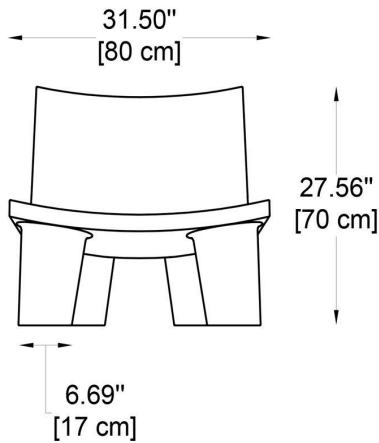

FIXTURE TYPE: _____

PROJECT NAME: _____

NOTES:

HOW TO ORDER:

CODE:

Example:
CODE: BO-LWL073-SD-MW-LWL074-CW

BO-LWL073-SD-MW-LWL074-CW

1 DIMENSIONS:

L: 31.50" (80 cm) x H: 27.56" (70 cm) x W: 30.71" (78 cm)

2 FINISH OPTIONS:

STANDARD COLOURS:

-MW Milky White		-PB Powder Blue	
-JB Jet Black		-MG Malva Green	
-EG Elephant Grey		-LG Lime Green	
-CB Chocolate Brown		-SY Saffron Yellow	
-AG Argil Grey		-PO Pumpkin Orange	
-DG Dove Grey		-FR Flame Red	
		-SF Sweet Fuchia	