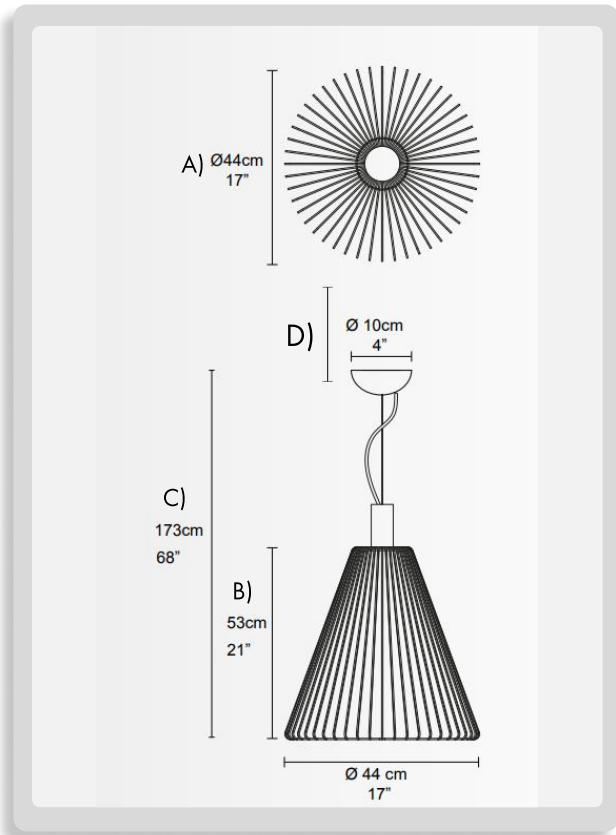

1 MODELS:

-S

DIMENSIONS:

- A) Diameter - Ø: 22" (57 cm)
- B) Height - H: 17" (43 cm)
- C) Max Height - H: 64" (163 cm)
- D) Canopy - Ø: 4" (10 cm)

LIGHT SOURCE:

1 x max 50W | GU10

2 FINISH OPTIONS (FRAME):

- V1165 ● Coated gold
- V2721 ● Dark silver
- V1607 ● Glossy chrome
- V2806 ● Glossy copper

sales@gordonbullard.com
www.bullardoutdoor.com
1-877-964-4646

991 South Gull Lake Dr
Richland, MI 49083
USA

FIXTURE TYPE: _____

PROJECT NAME: _____

NOTES:

HOW TO ORDER:

CODE:

Example: CODE: BO-D0081-MI-M-V2806	BO-D0081-MI-M-V2806
---	----------------------------

1 MODELS:

-M

DIMENSIONS:

- A) Diameter - Ø: 17" (44 cm)
- B) Height - H: 21" (53 cm)
- C) Max Height - H: 68" (173 cm)
- D) Canopy - Ø: 4" (10 cm)

LIGHT SOURCE:

1 x max 50W | GU10

2 FINISH OPTIONS (FRAME):

- V1165 ● Coated gold
- V2721 ● Dark silver
- V1607 ● Glossy chrome
- V2806 ● Glossy copper

**BO-D0081-
MI-L-V2806**

1 MODELS:

-L

DIMENSIONS:

- A) Diameter - Ø: 18" (46 cm)
- B) Height - H: 21" (53 cm)
- C) Max Height - H: 68" (173 cm)
- D) Canopy - Ø: 4" (10 cm)

LIGHT SOURCE:

1 x max 50W | GU10

2 FINISH OPTIONS (FRAME):