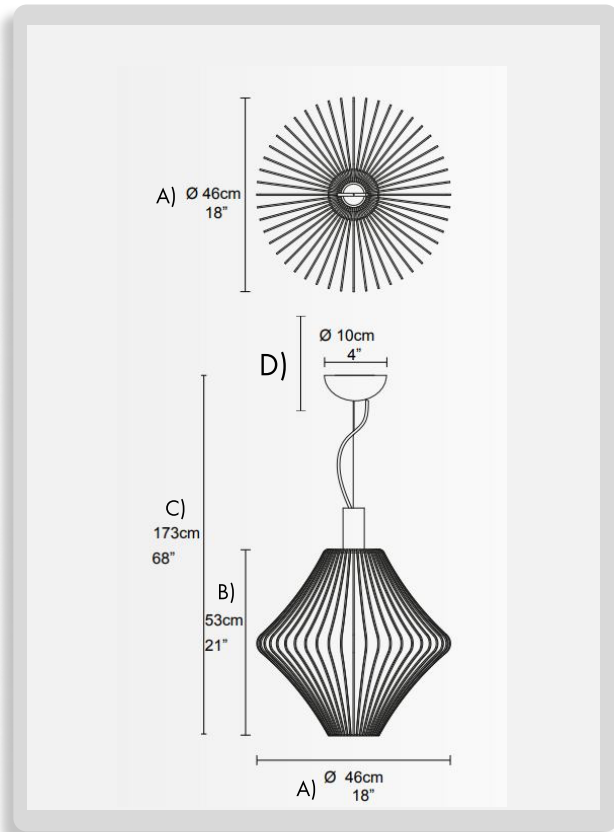

FIXTURE TYPE: _____

PROJECT NAME: _____

NOTES:

HOW TO ORDER:

CODE:

**Example:
CODE: BO-D0081-MI-L-V2806**

**BO-D0081-
MI-L-V2806**

1 MODELS:

-L

DIMENSIONS:

- A) Diameter - Ø: 18" (46 cm)
- B) Height - H: 21" (53 cm)
- C) Max Height - H: 68" (173 cm)
- D) Canopy - Ø: 4" (10 cm)

LIGHT SOURCE:

1 x max 50W | GU10

2 FINISH OPTIONS (FRAME):

- -V1165 ● Coated gold
- -V2721 ● Dark silver
- -V1607 ● Glossy chrome
- -V2806 ● Glossy copper

sales@gordonbullard.com
www.bullardoutdoor.com
1-877-964-4646

991 South Gull Lake Dr
Richland, MI 49083
USA