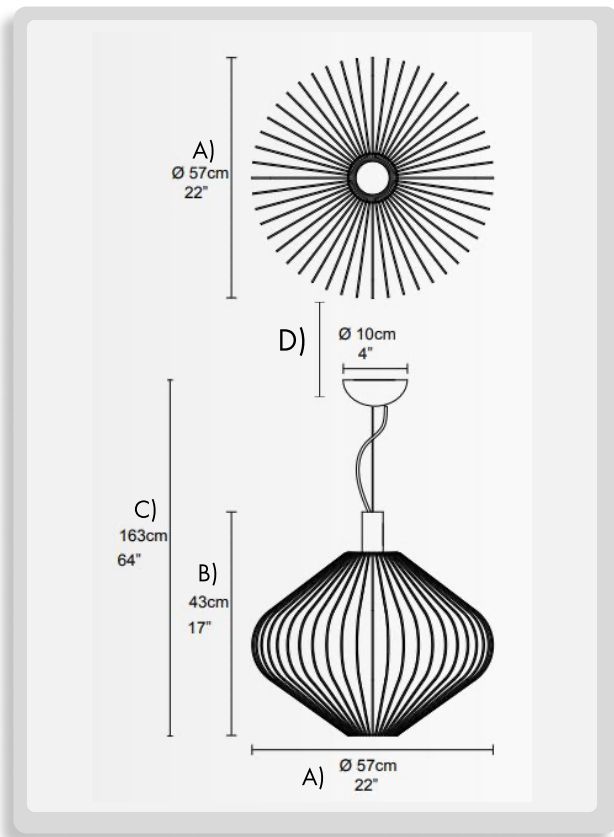

1 MODELS:

-S

DIMENSIONS:

- A) Diameter - Ø: 22" (57 cm)
- B) Height - H: 17" (43 cm)
- C) Max Height - H: 64" (163 cm)
- D) Canopy - Ø: 4" (10 cm)

LIGHT SOURCE:

1 x max 50W | GU10

2 FINISH OPTIONS (FRAME):

- V1165 ● Coated gold
- V2721 ● Dark silver
- V1607 ● Glossy chrome
- V2806 ● Glossy copper

1 MODELS:

-M

DIMENSIONS:

- A) Diameter - Ø: 17" (44 cm)
- B) Height - H: 21" (53 cm)
- C) Max Height - H: 68" (173 cm)
- D) Canopy - Ø: 4" (10 cm)

LIGHT SOURCE:

1 x max 50W | GU10

2 FINISH OPTIONS (FRAME):

- V1165 ● Coated gold
- V2721 ● Dark silver
- V1607 ● Glossy chrome
- V2806 ● Glossy copper

**BO-D0081-
MI-L-V2806**

1 MODELS:

-L

DIMENSIONS:

- A) Diameter - Ø: 18" (46 cm)
- B) Height - H: 21" (53 cm)
- C) Max Height - H: 68" (173 cm)
- D) Canopy - Ø: 4" (10 cm)

LIGHT SOURCE:

1 x max 50W | GU10

2 FINISH OPTIONS (FRAME):