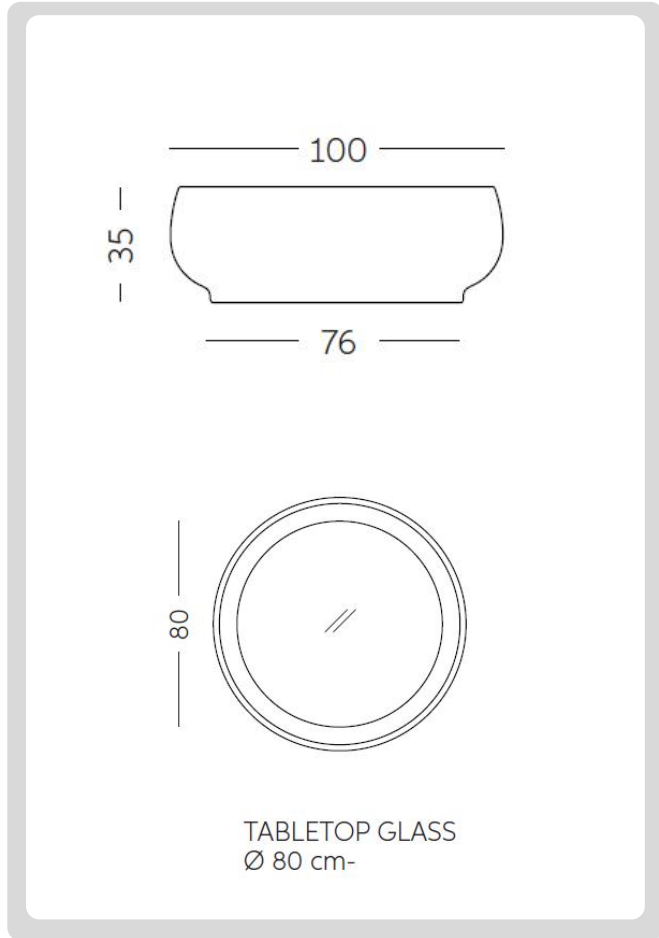

FIXTURE TYPE: _____

PROJECT NAME: _____

NOTES:

HOW TO ORDER:

CODE:

Example: CODE: BO-CST100-SD-WE-JB	BO-CST100-SD-WE-JB

1 DIMENSIONS:

A) Height - H: 13.78" (35 cm)
B) Diameter - Ø: 39.37" (100 cm)

2 TABLETOP FINISH OPTIONS:

-WE Top in HPL wenge wood effect
-GT Glass top

3 FINISH OPTIONS (NON-ILLUMINATED):

STANDARD COLOURS:

-MW Milky White	☐	-PB Powder Blue	☐
-JB Jet Black	☐	-MG Malva Green	☐
-EG Elephant Grey	☐	-LG Lime Green	☐
-CB Chocolate Brown	☐	-SY Saffron Yellow	☐
-AG Argil Grey	☐	-PO Pumpkin Orange	☐
-DG Dove Grey	☐	-FR Flame Red	☐
		-SF Sweet Fuchsia	☐

LACQUERED (GLOSSY)

-AW-G Absolute White	☐
-GB-G Glamour Black	☐
-VG-G Vanity Grey	☐
-CI-G Charming Ivory	☐
-SR-G Supreme Red	☐
-MD-G Metallic Gold	☐
-MS-G Metallic Silver	☐
-MC-G Metallic Copper	☐

LACQUERED (MATT)

-AW-M Absolute White	☐
-GB-M Glamour Black	☐
-VG-M Vanity Grey	☐
-CI-M Charming Ivory	☐
-SR-M Supreme Red	☐
-MD-M Metallic Gold	☐
-MS-M Metallic Silver	☐
-MC-M Metallic Copper	☐

sales@gordonbullard.com
www.bullardoutdoor.com
1-877-964-4646

991 South Gull Lake Dr
Richland, MI 49083
USA