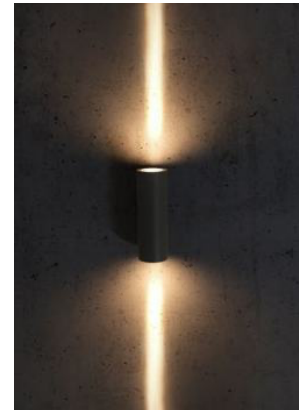

FIXTURE TYPE: _____

PROJECT NAME: _____

GENERAL INFORMATION:

The TOWEL Surface Mounted Wall Luminaire is a durable LED wall washer made from extruded aluminum alloy for precise, narrow-beam lighting that ensures high performance in outdoor environments. Available in Sanded Silver Gray, Sanded Dark Gray, Sanded Black, and Sanded White finishes.

FIXTURE TYPE:

Surface Mounted Wall Luminaires - Super Narrow Beam Wall Washer

LIGHTING

LED **LED**

VOLTAGE:

110-277V 

MATERIAL:

Extruded aluminum alloy

DIMENSIONS:

Height - H: 6.26" (15.9 cm)
Diameter - Ø: 3.15" (8 cm)
Depth - P: 4.45" (11.3 cm)

LIGHT SOURCE:

LED / 1 x 10W / 61 mA / 350 lm / 110-277V / B83 - 6°

CODE -B7AH0267

DIMENSIONS:

Height - H: 9.45" (24 cm)
Diameter - Ø: 3.15" (8 cm)
Depth - P: 4.45" (11.3 cm)

Example:
CODE: BO-TWL-KPG-SMW-XXX-XXX-XXX-XXX-XXX-XX

BO-TWL-KPG-SMW-
B7AH0168-K30-
KAP7008

5 BEAM DEMO:

-B7AH0168

-B7AH0267

6 PHOTOMETRIC INFO:

sales@gordonbullard.com
www.bullardoutdoor.com
1-877-964-4646

991 South Gull Lake Dr
Richland, MI 49083
USA