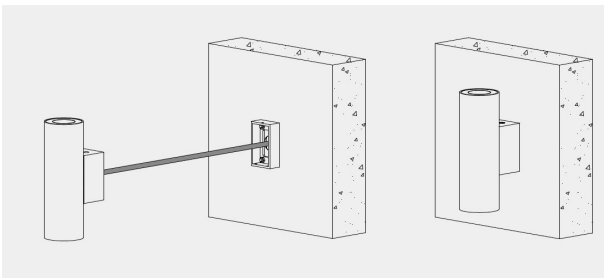

DIMENSIONS:

Height - H: 6.26" (15.9 cm)
Diameter - Ø: 3.15" (8 cm)
Depth - P: 4.45" (11.3 cm)

LIGHT SOURCE:

LED / 1 x 10W / 61 mA / 350 lm / 110-277V / B83 - 6°

CODE -B7AH0267

DIMENSIONS:

Height - H: 9.45" (24 cm)
Diameter - Ø: 3.15" (8 cm)
Depth - P: 4.45" (11.3 cm)

4 DIAGRAM OF INSTRUCTION:

sales@gordonbullard.com
www.bullardoutdoor.com
1-877-964-4646

991 South Gull Lake Dr
Richland, MI 49083
USA

FIXTURE TYPE: _____

PROJECT NAME: _____

NOTES:

HOW TO ORDER:

CODE: