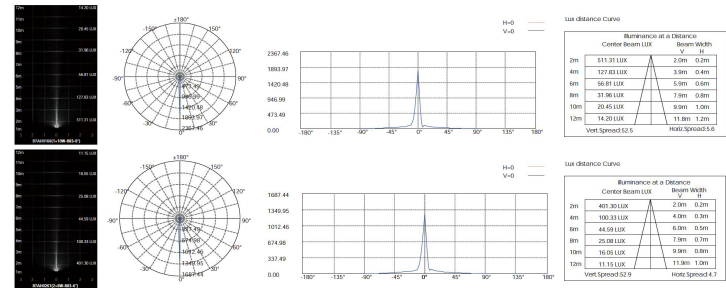

DIMENSIONS:

Height - H: 6.26" (15.9 cm)
Diameter - Ø: 3.15" (8 cm)
Depth - P: 4.45" (11.3 cm)

LIGHT SOURCE:

LED / 1 x 10W / 61 mA / 350 lm / 110-277V / B83 - 6°

CODE -B7AH0267

DIMENSIONS:

Height - H: 9.45" (24 cm)
Diameter - Ø: 3.15" (8 cm)
Depth - P: 4.45" (11.3 cm)

Example:
CODE: BO-TWL-KPG-SMW-XXX-XXX-XXX-XXX-XXX-XX

BO-TWL-KPG-SMW-
B7AH0168-K30-
KAP7008

5 BEAM DEMO:

-B7AH0168

-B7AH0267

6 PHOTOMETRIC INFO:

sales@gordonbullard.com
www.bullardoutdoor.com
1-877-964-4646

991 South Gull Lake Dr
Richland, MI 49083
USA