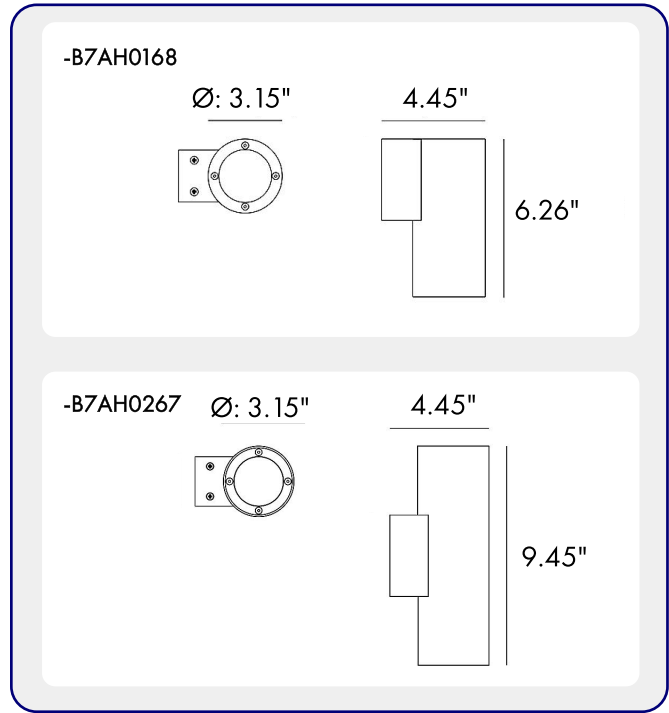

FIXTURE TYPE: _____

PROJECT NAME: _____

NOTES:

HOW TO ORDER:

CODE:

Example:
CODE: BO-TWL-KPG-SMW-XXX-XXX-XXX-XXX-XXX-XX

BO-TWL-KPG-SMW-
B7AH0168-K30-
KAP7008

1 MODELS:

CODE -B7AH0168

DIMENSIONS:

Height -   H: 6.26" (15.9 cm)
Diameter -   Ø: 3.15" (8 cm)
Depth -   P: 4.45" (11.3 cm)

LIGHT SOURCE:

LED / 1 x 10W / 61 mA / 350 lm / 110-277V / B83 - 6°

CODE -B7AH0267

DIMENSIONS:

Height -   H: 9.45" (24 cm)
Diameter -   Ø: 3.15" (8 cm)
Depth -   P: 4.45" (11.3 cm)

LIGHT SOURCE:

LED / 2 x 8W / 90 mA / 2x297 lm / 110-277V / B83 - 6°

2 CCT OPTIONS:

-K30   3000K
-CUS   Custom on request*

3 FINISH OPTIONS:

-KAP9022   Sanded Silver Gray
-KAP7037   Sanded Dark Gray
-RAL 9005   Sanded Black
-RAL9003   Sanded White