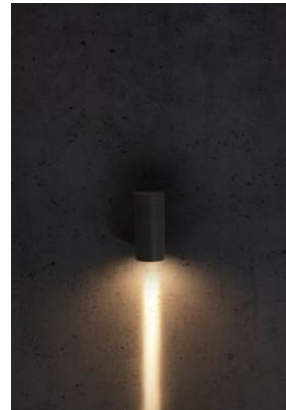

FIXTURE TYPE: _____

PROJECT NAME: _____

GENERAL INFORMATION:

The TOWEL Surface Mounted Wall Luminaire is a durable LED wall washer made from extruded aluminum alloy for precise, narrow-beam lighting that ensures high performance in outdoor environments. Available in Sanded Silver Gray, Sanded Dark Gray, Sanded Black, and Sanded White finishes.

FIXTURE TYPE:

Surface Mounted Wall Luminaires - Super Narrow Beam Wall Washer

LIGHTING

LED **LED**

VOLTAGE:

110-277V 

MATERIAL:

Extruded aluminum alloy

DIMENSIONS:

Height - H: 6.26" (15.9 cm)
Diameter - Ø: 3.15" (8 cm)
Depth - P: 4.45" (11.3 cm)

LIGHT SOURCE:

LED / 1 x 10W / 61 mA / 350 lm / 110-277V / B83 - 6°

CODE -B7AH0267

DIMENSIONS:

Height - H: 9.45" (24 cm)
Diameter - Ø: 3.15" (8 cm)
Depth - P: 4.45" (11.3 cm)

Example:
CODE: BO-TWL-KPG-SMW-XXX-XXX-XXX-XXX-XXX-XX

BO-TWL-KPG-SMW-
B7AH0168-K30-
KAP7008

5 BEAM DEMO:

-B7AH0168

-B7AH0267

6 PHOTOMETRIC INFO:

sales@gordonbullard.com
www.bullardoutdoor.com
1-877-964-4646

991 South Gull Lake Dr
Richland, MI 49083
USA