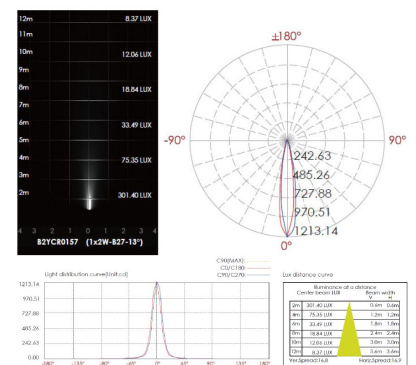

CODE -B2YCR0157

DIMENSIONS:

Diameter - Ø: 1.77" (4.5 cm)
Height - H: 2.56" (6.5 cm)

LIGHT SOURCE:

LED / 1 x 2W / 110 mA / 147 lm / IK 07 / 110-277V

2 CCT OPTIONS:

-K30 3000K
-CUS Custom on request*

3 BEAM ANGLE:

BO-TN-KPG-IL-B2YBR0157-K30-B15-10-DIM-

5 WATER PROOF SOLUTION: (optional)

6 ACCESSORIES:

SLEEVE (OPTION 1)

SLEEVE (OPTION 2)

-A04 -Ø: 1.50"
-A05 -Ø: 1.77"

-183# -Ø: 1.50"
-182# -Ø: 1.77"

7 PHOTOMETRIC INFO: