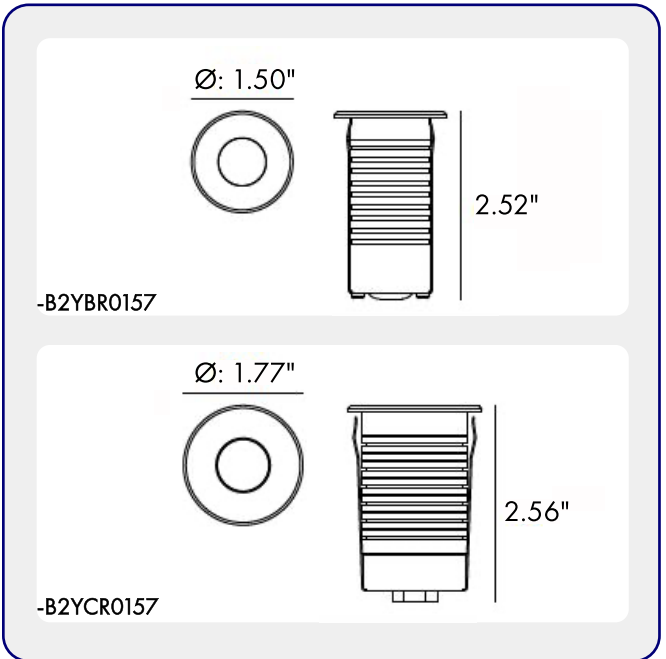

FIXTURE TYPE: _____

PROJECT NAME: _____

NOTES:

HOW TO ORDER:

CODE:

Example:
CODE: BO-TN-KPG-IL-XXX-XXX-XXX-XXX-XXX-XXX

BO-TN-KPG-IL-B2YBR0157-K30-B15-10-DIM-

1 MODELS:

CODE -B2YBR0157

DIMENSIONS:

Diameter - Ø: 1.50" (3.8 cm)
Height - H: 2.52" (6.4 cm)

LIGHT SOURCE:

LED / 1 x 1.5W / 88 mA / 145 lm / IK 06 / 110-277V

CODE -B2YCR0157

DIMENSIONS:

Diameter - Ø: 1.77" (4.5 cm)
Height - H: 2.56" (6.5 cm)

LIGHT SOURCE:

LED / 1 x 2W / 110 mA / 147 lm / IK 07 / 110-277V

2 CCT OPTIONS:

-K30 3000K
-CUS Custom on request*

3 BEAM ANGLE:

-B15-10	10°	available only for -Ø: 1.77" size	
-B15-15	15°		
-B15-20	20°		-B26-8 8°
-B15-30	30°		-B26-13 13°
-B15-10x33	10°x 33°		

4 DIMMING OPTIONS:

-DIM 1-10V
-PWM Pulse Width Modulation
-DALI DALI (Digital Addressable Lighting Interface)

sales@gordonbullard.com
www.bullardoutdoor.com
1-877-964-4646

991 South Gull Lake Dr
Richland, MI 49083
USA