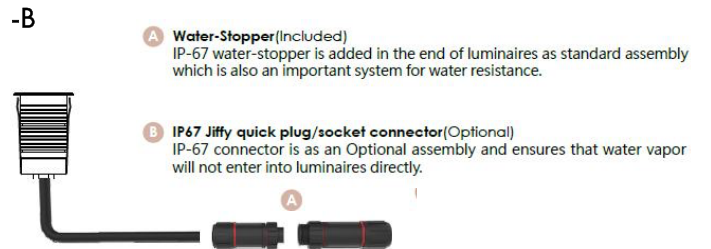

5 WATER PROOF SOLUTION: (optional)

6 ACCESSORIES:

SLEEVE (OPTION 1)

SLEEVE (OPTION 2)

-A04   -Ø: 1.50"
-A05   -Ø: 1.77"

-183#   -Ø: 1.50"
-182#   -Ø: 1.77"