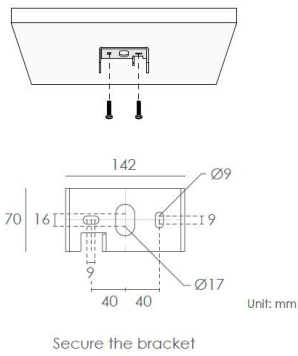

Open Wiring Installation

Step 1