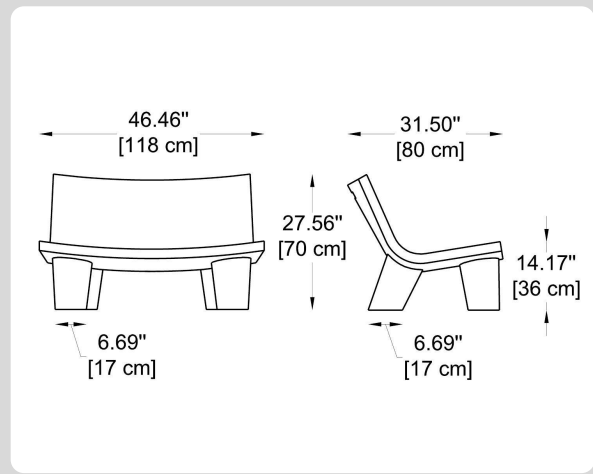

FIXTURE TYPE: _____

PROJECT NAME: _____

NOTES:

HOW TO ORDER:

CODE:

Example:
CODE: BO-LWA128-SD-LWL129-CW

BO-LWA128-SD-LWL129-CW

GENERAL INFORMATION:

FIXTURE TYPE:

Non-Illuminated Furniture / Low sofa

MATERIAL:

Polyethylene

DIMENSIONS:

L: 31.50" (80 cm) x H: 27.56" (70 cm) x W: 46.46" (118 cm)

FINISH OPTION:

Arabescato