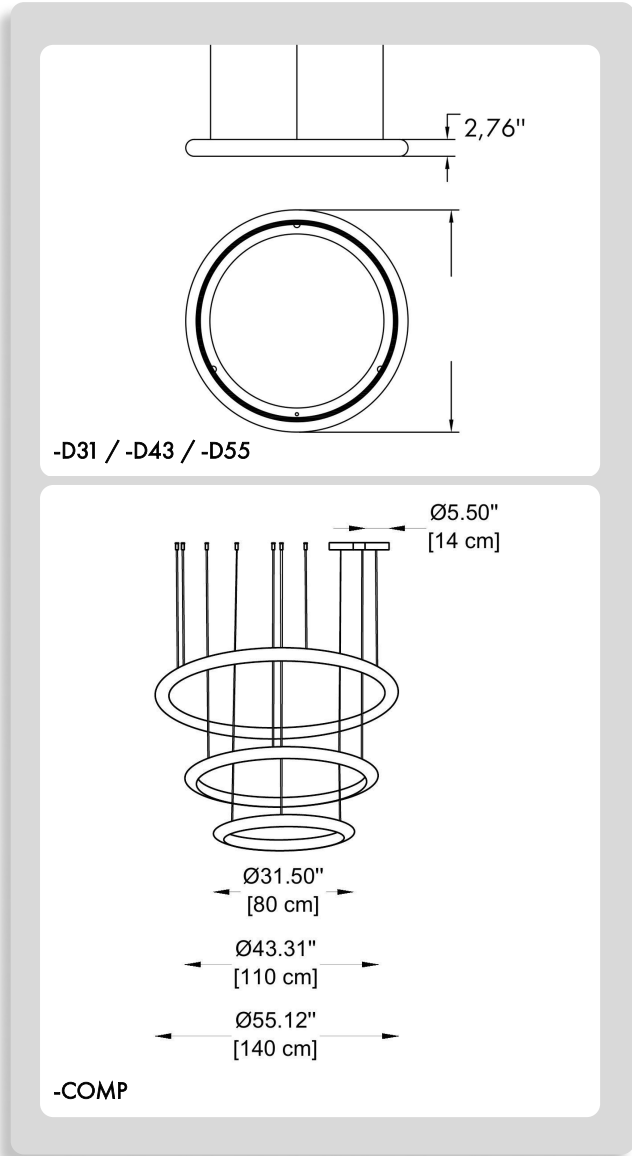

**FIXTURE TYPE:**

Pendant

**VOLTAGE:**

110-277V

**MATERIAL:**

Polyethylene

**LIGHTING:**

LED

BO-LP-GTT-P-  
SD-D55-K27-  
DIM

**1 MODELS:**

**-D31** (single fixture)

DIMENSIONS:

Ø: 31.50" (80 cm) x H: 2.76" (7 cm)

LIGHT SOURCE:

LED / 35W / 1800 lm / CRI 90 / 110-277V

**-D43** (single fixture)

DIMENSIONS:

Ø: 43.31" (110 cm) x H: 2.76" (7 cm)

LIGHT SOURCE:

LED / 50W / 2500 lm / CRI 90 / 110-277V

**-D55** (single fixture)

DIMENSIONS:

Ø: 55.12" (140 cm) x H: 2.76" (7 cm)

LIGHT SOURCE:

LED / 65W / 3200 lm / CRI 90 / 110-277V

**-COMP** (chandelier)

DIMENSIONS:

Ø: 31.50" (80 cm) + 43.31" (110 cm) + Ø: 55.12" (140 cm)

LIGHT SOURCE:

LED / 150W / 3200 lm / CRI 90 / 110-277V

sales@gordonbullard.com  
www.bullardoutdoor.com  
1-877-964-4646