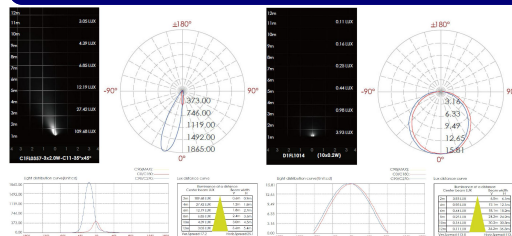

8 PHOTOMETRIC INFO:

sales@gordonbullard.com
www.bullardoutdoor.com
1-877-964-4646

991 South Gull Lake Dr
Richland, MI 49083
USA