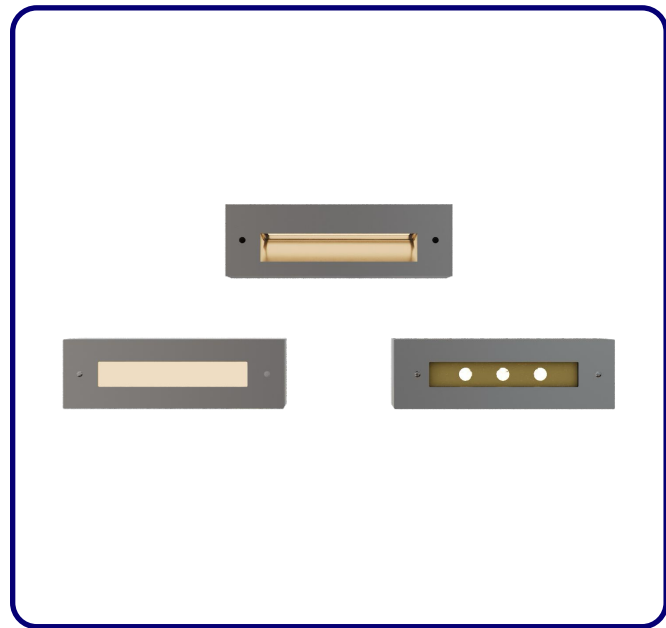

FIXTURE TYPE: _____

PROJECT NAME: _____

NOTES:

*CABLE GLAND - IP68 PG-9 PA66

HOW TO ORDER:

CODE:

Example:
CODE: BO-BRL-KPG-RWL-XXX-XXX-XXX-XXX-XXX-XX

BO-BRL-KPG-RWL-
C1FL0357-K30-
KAP7037-DIM

4 DIMMING OPTIONS:

- -DIM 1-10V
- -PWM Pulse Width Modulation
- -DALI DALI (Digital Addressable Lighting Interface)