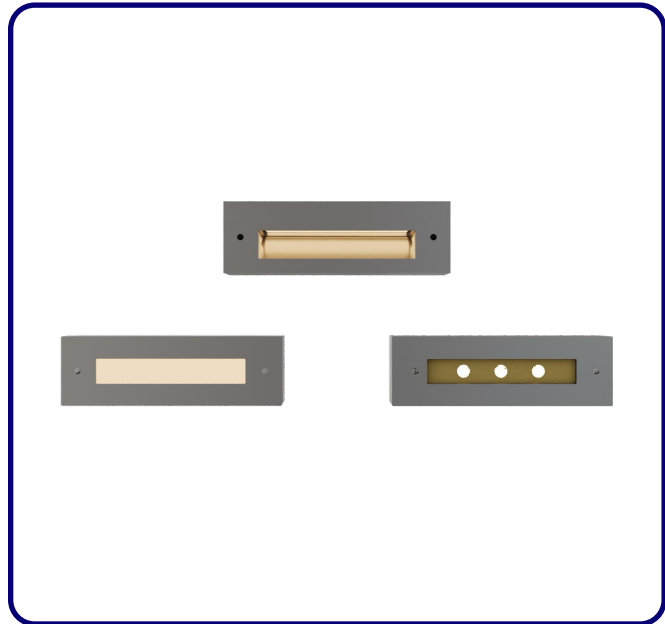

FIXTURE TYPE: \_\_\_\_\_

PROJECT NAME: \_\_\_\_\_

\*CABLE GLAND - IP68 PG-9 PA66

**GENERAL INFORMATION:**

The BRILL Recessed Wall Luminaire is a versatile LED fixture designed for stairways and pathways. Constructed from die-cast dark gray powder-coated aluminum, it operates on 110–277V and features tempered or high-transparency glass lenses for uniform illumination. With IP65, plus an IP68 cable gland for added protection, BRILL ensures durability and performance in outdoor environments.

**MATERIAL:**

12# Die-casting dark grey powder coated aluminum

**COVER:**

Stainless Steel 316L#

**LENS:**

C1FL0357: Step-grinding and tempered high transparency glass.T=8mm  
D1FL1014: Tempered frosted step glass.T=8mm, white prin  
D1FL1234: UVstop & Fireproof PC T=4mm

LIGHT SOURCE:

LED / 3 x 2W / 217 mA / 400 lm / CRI 80 / 35° x 45° / IK 08

**CODE -D1FL1014**

DIMENSIONS:

Length - L: 7.68" (195 cm)  
 Height - H: 2.5" (6.3 cm)  
 Depth - P: 2.68" (6.8 cm)

LIGHT SOURCE:

LED / 10 x 0.2W / 114 mA / 50 lm / CRI 80 / IK 09

**CODE -D1FL1234**

DIMENSIONS:

Length - L: 7.68" (195 cm)  
 Height - H: 2.5" (6.3 cm)  
 Depth - P: 2.68" (6.8 cm)

LIGHT SOURCE:

LED / 12 x 0.2W / 52 mA / 70 lm / CRI 80 / IK 10

**2 CCT OPTIONS:**

-K30 3000K  
 -CUS Custom on request\*