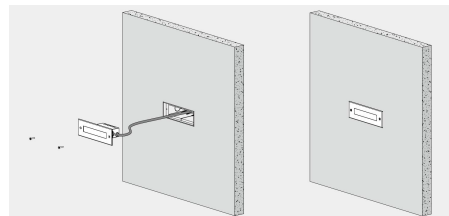

FIXTURE TYPE: \_\_\_\_\_

PROJECT NAME: \_\_\_\_\_

\*CABLE GLAND - IP68 PG-9 PA66

**GENERAL INFORMATION:**

The BRILL Recessed Wall Luminaire is a versatile LED fixture designed for stairways and pathways. Constructed from die-cast dark gray powder-coated aluminum, it operates on 110–277V and features tempered or high-transparency glass lenses for uniform illumination. With IP65, plus an IP68 cable gland for added protection, BRILL ensures durability and performance in outdoor environments.

**4 DIMMING OPTIONS:**

- DIM 1-10V
- PWM Pulse Width Modulation
- DALI DALI (Digital Addressable Lighting Interface)

**5 RECESSED SLEEVE: (included)**

**6 RECESSED SLEEVE CHARACTERISTIC:**

**7 DIAGRAM OF INSTRUCTION:**