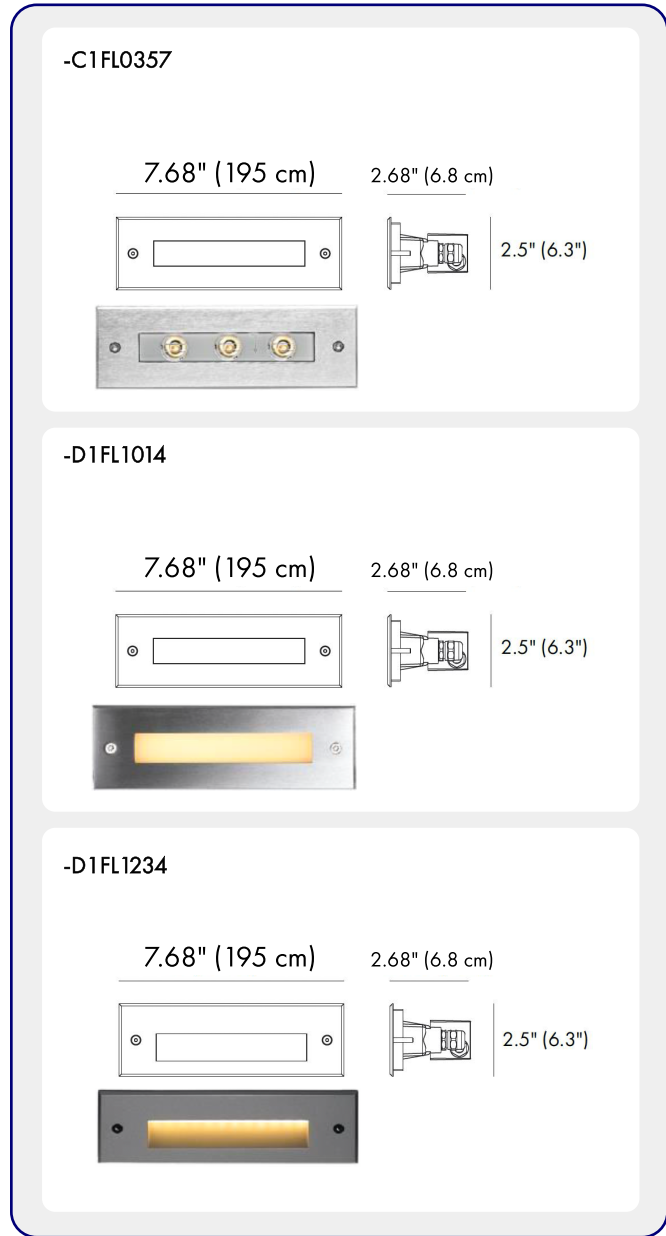

**FIXTURE TYPE:**

Recessed Wall Luminaires - Stair/Pathway

**LIGHTING:**

LED

LED

**VOLTAGE:**

110-277V

110-277V

NOTES:

**HOW TO ORDER:** \_\_\_\_\_ **CODE:** \_\_\_\_\_

Example:  
CODE: BO-BRL-KPG-RWL-XXX-XXX-XXX-XXX-XXX-XX

BO-BRL-KPG-RWL-  
C1FL0357-K30-  
KAP7037-DIM

**1 MODELS:**

**CODE -C1FL0357**

DIMENSIONS:

Length - L: 7.68" (195 cm)  
 Height - H: 2.5" (6.3 cm)  
 Depth - P: 2.68" (6.8 cm)

LIGHT SOURCE:

LED / 3 x 2W / 217 mA / 400 lm / CRI 80 / 35° x 45° / IK 08

**CODE -D1FL1014**

DIMENSIONS:

Length - L: 7.68" (195 cm)  
 Height - H: 2.5" (6.3 cm)  
 Depth - P: 2.68" (6.8 cm)

LIGHT SOURCE:

LED / 10 x 0.2W / 114 mA / 50 lm / CRI 80 / IK 09

**CODE -D1FL1234**

DIMENSIONS:

Length - L: 7.68" (195 cm)  
 Height - H: 2.5" (6.3 cm)  
 Depth - P: 2.68" (6.8 cm)

LIGHT SOURCE:

LED / 12 x 0.2W / 52 mA / 70 lm / CRI 80 / IK 10

**2 CCT OPTIONS:**

-K30 3000K  
 -CUS Custom on request\*