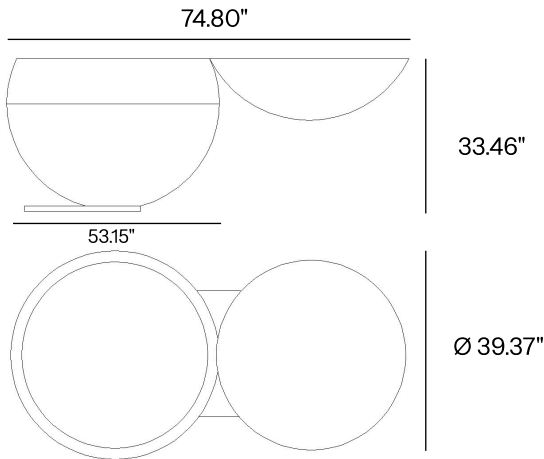

Fixture Type:

Project Name:

Notes:

HOW TO ORDER: _____ CODE: _____

Example:
CODE: BO-TVL-BN-OK

BO-TVL-BN-OK

General Information:

TAVOLO - Open Half-Sphere with Work Surface

A multifunctional object that shifts between sculpture and utility. Tavolo combines a bold half-sphere form with a stainless steel work surface, creating a hybrid between table, workspace, and design feature. Its transformable structure allows it to open and expand, adapting to different uses and moments.

A statement piece designed for flexible outdoor living.

Material:

Stainless Steel - Work Surface

Dimensions:

Closed: W 53.15" × Ø 39.37" × H 33.46"
Open: W 74.80" × Ø 39.37" × H 33.46"

Finish Options:

- ☐ Ivory
- ☐ Anthracite
- ☐ Custom
- ☐ Corten Created through a carefully controlled natural oxidation process, manually induced over several days, resulting in the distinctive protective patina.

Due to the dynamic nature of lighting products and the associated technologies, luminaire data on all specification sheets is subject to change at the discretion of Gordon Bullard LLC and associated companies.

BUILT FOR THE STORM

sales@gordonbullard.com / www.bullardoutdoor.com / 1-877-964-4646
991 South Gull Lake Dr Richland, MI 49083 USA