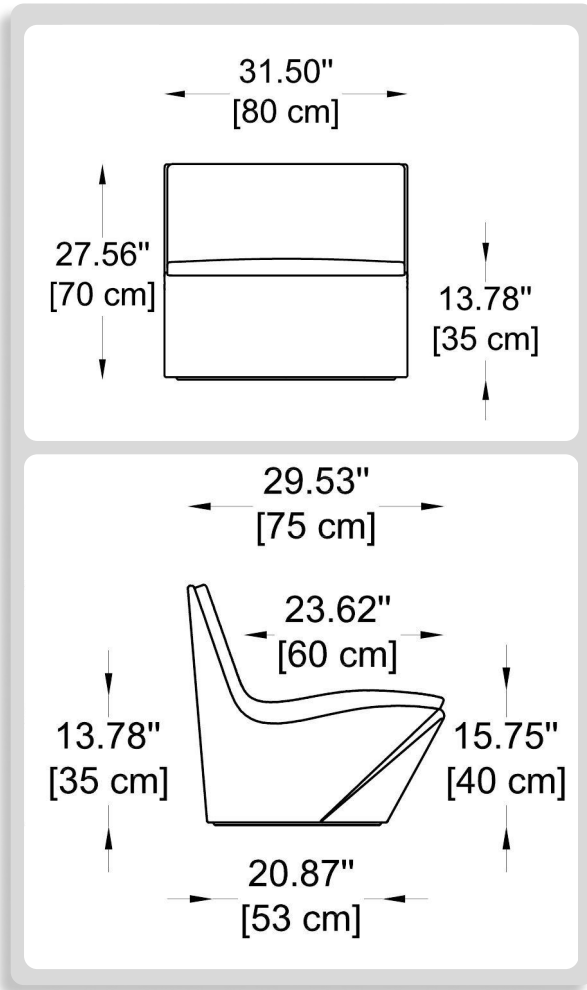

FIXTURE TYPE:

Non-Illuminated Furniture / Chair

MATERIAL:

Polyethylene

DIMENSIONS:

L: 31.50" (80 cm) x H: 27.56" (70 cm) x W: 29.53" (75 cm)

FINISH OPTIONS:

STANDARD COLOURS:

-MW	Milky White		-PB	Powder Blue	
-JB	Jet Black		-MG	Malva Green	
-EG	Elephant Grey		-LG	Lime Green	
-CB	Chocolate Brown		-SY	Saffron Yellow	
-AG	Argil Grey		-PO	Pumpkin Orange	
-DG	Dove Grey		-FR	Flame Red	
			-SF	Sweet Fuchsia	

LACQUERED (GLOSSY)

-AW-G	Absolute White	
-GB-G	Glamour Black	
-VG-G	Vanity Grey	
-CI-G	Charming Ivory	
-SR-G	Supreme Red	
-MD-G	Metallic Gold	
-MS-G	Metallic Silver	
-MC-G	Metallic Copper	

LACQUERED (MATT)

-AW-M	Absolute White	
-GB-M	Glamour Black	
-VG-M	Vanity Grey	
-CI-M	Charming Ivory	
-SR-M	Supreme Red	
-MD-M	Metallic Gold	
-MS-M	Metallic Silver	
-MC-M	Metallic Copper	

sales@gordonbullard.com
www.bullardoutdoor.com
1-877-964-4646

991 South Gull Lake Dr
Richland, MI 49083
USA