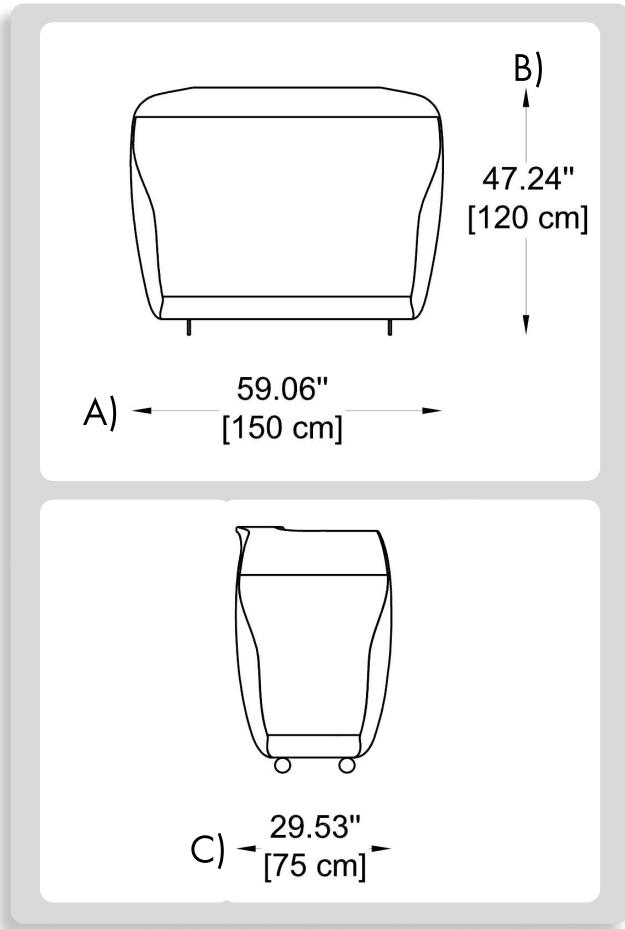

FIXTURE TYPE: _____

PROJECT NAME: _____

NOTES: