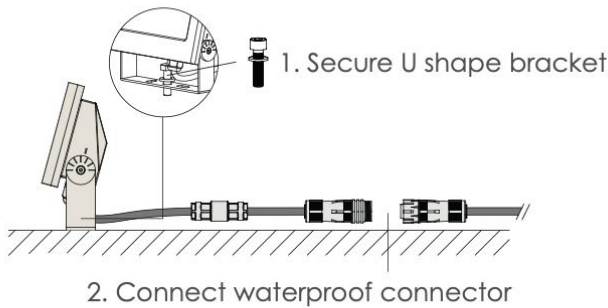

BULLARD
OUTDOOR
BUILT for the STORM

INSTALLATION INSTRUCTION
01/28/2026

ANCER

Exterior details

Luminaire

Data Sheet:

Input Voltage (V): 110-277
IK 05 / 06

Accessories:

Installation steps

Step 1

Step 2