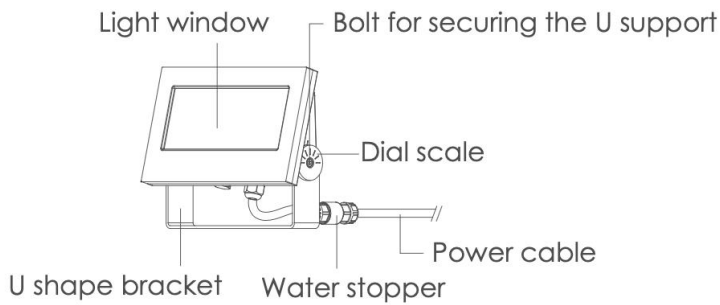

BULLARD
OUTDOOR
BUILT for the STORM

INSTALLATION INSTRUCTION
01/28/2026

ANCER

Exterior details

Luminaire

Data Sheet:

Input Voltage (V): 110-277
IK 05 / 06

Accessories: