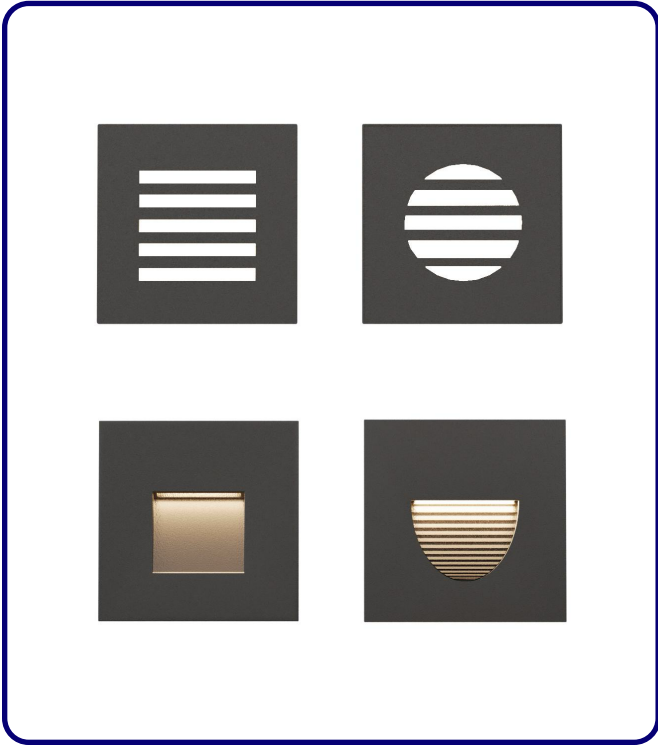

FIXTURE TYPE: _____

PROJECT NAME: _____

GENERAL INFORMATION:

The BLAZE Recessed Wall Luminaire is a durable and stylish LED fixture designed for stair and pathway lighting. Made from die-cast aluminum with a hard chrome-plated stainless steel 316L finish, it combines strength with a refined architectural look. Operating on 110–277V, BLAZE features a UV-stable, fireproof PC lens for consistent illumination and durability. Rated IP65 for weather resistance and IK09/IK10 for impact protection, it's ideal for demanding environments.

FIXTURE TYPE:

Recessed Wall Luminaires - Stair/Pathway Luminaires

LIGHTING:

LED **LED**

VOLTAGE:

110-277V 

MATERIAL:

D1HA1034, D1HB1034: 12# Die-casting aluminum powder coated
D1HE1634, D1HC1634: Hard chromeplated Stainless steel 316#

DIMENSIONS:

Length - L: 3.93" (10 cm)

Height - H: 3.93" (10 cm)

Depth - P: 3.3" (8.4 cm)

LIGHT SOURCE:

LED / 16 x 0.2W / 125 mA / 35 lm / CRI 80 / IK 09

CODE -D1HE1634

DIMENSIONS:

Height - H: 3.93" (10 cm)

Depth - P: 3.4" (8.5 cm)

LIGHT SOURCE:

LED / 10 x 0.5W / 230 mA / 130 lm / CRI 80 / IK 10

CODE -D1HA1034

DIMENSIONS:

Length - L: 3.93" (10 cm)

Height - H: 3.93" (10 cm)