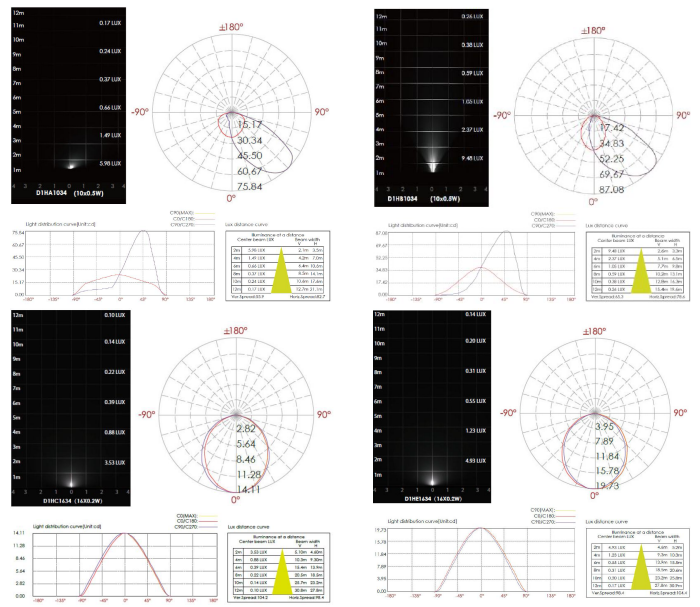

CODE:

Example:
 CODE: BO-BLZ-KPG-RWL-XXX-XXX-XXX-XXX-XXX-XX

BO-BLZ-KPG-RWL-
 D1HC1634-K30-
 KAP7037-DIM

7 DIAGRAM OF INSTRUCTION:

8 PHOTOMETRIC INFO:

sales@gordonbullard.com
 www.bullardoutdoor.com
 1-877-964-4646