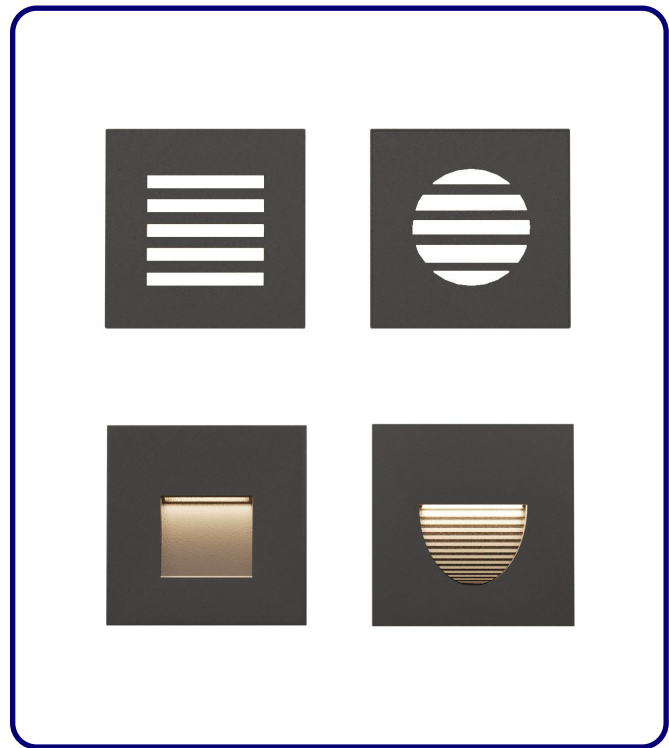

FIXTURE TYPE: _____

PROJECT NAME: _____

NOTES:

HOW TO ORDER:

CODE:

Example:
CODE: BO-BLZ-KPG-RWL-XXX-XXX-XXX-XXX-XXX-XX

BO-BLZ-KPG-RWL-
D1HC1634-K30-
KAP7037-DIM

2 CCT OPTIONS:

- -K30 3000K
- -CUS Custom on request*

3 FINISH OPTIONS:

- -KAP7037 Sanded Dark Gray
- -RAL 9005 Sanded Black
- -RAL9022 Sanded Silver Gray

4 DIMMING OPTIONS:

- -DIM 1-10V
- -PWM Pulse Width Modulation
- -DALI DALI (Digital Addressable Lighting Interface)