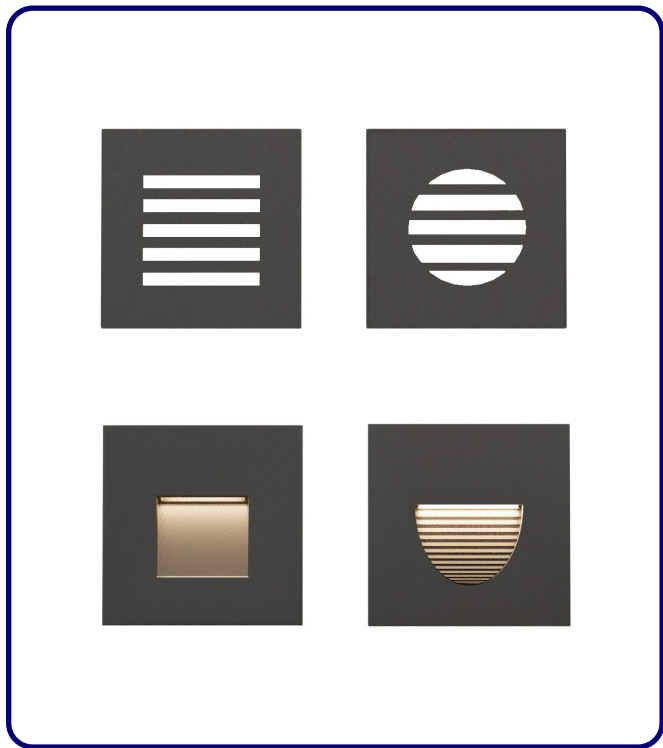

FIXTURE TYPE: _____

PROJECT NAME: _____

GENERAL INFORMATION:

The BLAZE Recessed Wall Luminaire is a durable and stylish LED fixture designed for stair and pathway lighting. Made from die-cast aluminum with a hard chrome-plated stainless steel 316L finish, it combines strength with a refined architectural look. Operating on 110–277V, BLAZE features a UV-stable, fireproof PC lens for consistent illumination and durability. Rated IP65 for weather resistance and IK09/IK10 for impact protection, it's ideal for demanding environments.

5 RECESSED SLEEVE: (included)

6 FEATURES:

sales@gordonbullard.com
www.bullardoutdoor.com
1-877-964-4646

991 South Gull Lake Dr
Richland, MI 49083
USA

FIXTURE TYPE: _____

PROJECT NAME: _____

NOTES:

HOW TO ORDER:

CODE:

Example:
 CODE: BO-BLZ-KPG-RWL-XXX-XXX-XXX-XXX-XXX-XX

BO-BLZ-KPG-RWL-
 D1HC1634-K30-
 KAP7037-DIM

7 DIAGRAM OF INSTRUCTION:

8 PHOTOMETRIC INFO:

sales@gordonbullard.com
 www.bullardoutdoor.com
 1-877-964-4646