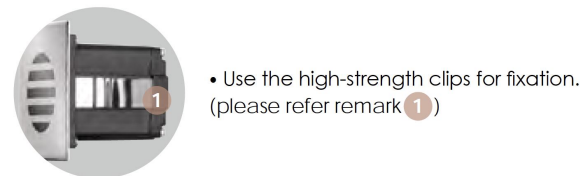

6 FEATURES:

sales@gordonbullard.com
www.bullardoutdoor.com
1-877-964-4646

991 South Gull Lake Dr
Richland, MI 49083
USA