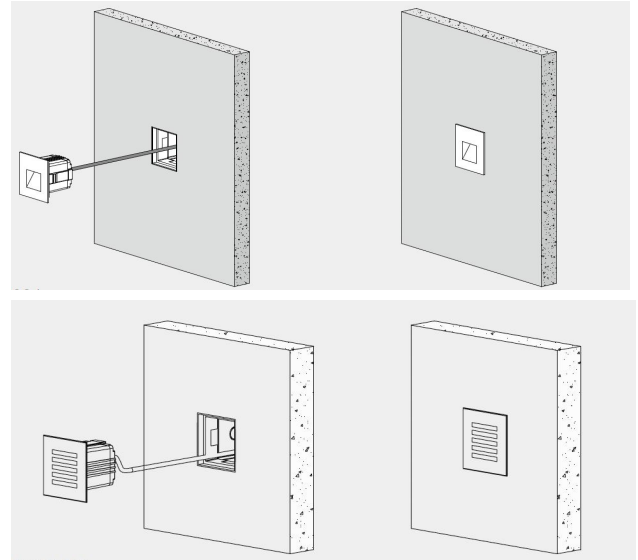

7 DIAGRAM OF INSTRUCTION: