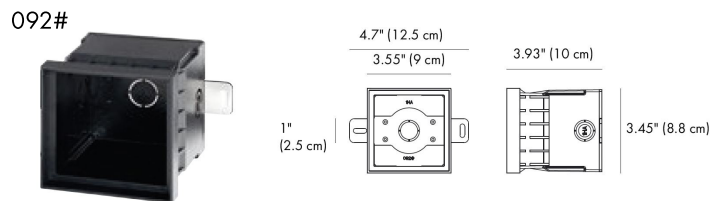

5 RECESSED SLEEVE: (included)