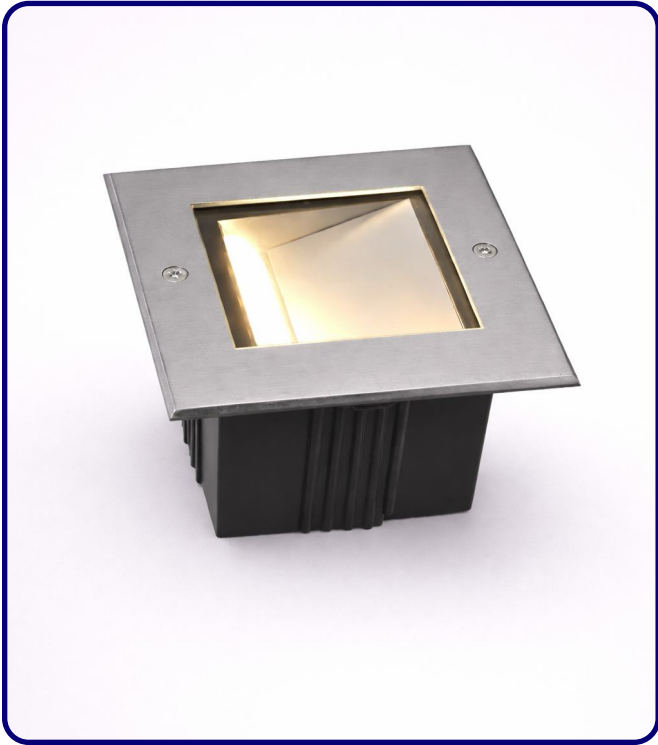

FIXTURE TYPE: \_\_\_\_\_

PROJECT NAME: \_\_\_\_\_

**GENERAL INFORMATION:**

Vanda is inground LED light, crafted from robust die-casting aluminum with stainless steel finish options, ensures durability and style. With a selected degree of 80°×60° and an R5 reflector, Vanda delivers precise and uniform illumination for various outdoor applications. Customize your lighting experience with dimming options. With an IK rating of 09, Vanda guarantees durability and protection against impacts, making it an ideal choice for inground lighting needs.

**FIXTURE TYPE:**

Inground Luminaires - Symetrical Luminaires

**LIGHTING:**

LED

LED

**VOLTAGE:**

110-277V

**MATERIAL:**

12# Die-casting dark grey powder coated aluminium

**CRI:**

80

**IP RATING:**

IP 67

IP67

**IK RATING:**

IK 09

BO-VD-KPG-IL-C2H0457-  
K30-DIM-A-

**1 MODELS:**

CODE -C2H0457

DIMENSIONS:

Width - W: 4.92" (12.5 cm)  
Height - H: 2.97" (7.5 cm)

LIGHT SOURCE:

LED / 4 x 1.5W / 320 mA / 491 lm / IK 09 / 110-277V

**2 CCT OPTIONS:**