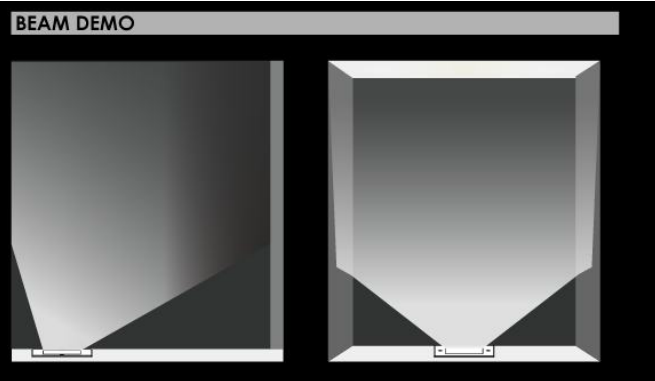

FIXTURE TYPE: _____

PROJECT NAME: _____

NOTES:

HOW TO ORDER:

CODE:

Example:
CODE: BO-VD-KPG-IL-XXX-XXX-XXX-XXX-XXX-XXX

BO-VD-KPG-IL-C2H0457-
K30-DIM-A-

1 MODELS:

CODE -C2H0457

DIMENSIONS:

Width - W: 4.92" (12.5 cm)
Height - H: 2.97" (7.5 cm)

LIGHT SOURCE:

LED / 4 x 1.5W / 320 mA / 491 lm / IK 09 / 110-277V

2 CCT OPTIONS:

-K30
-CUS

3 OPTICS:

-C18-18 80°x 60°

4 DIMMING OPTIONS:

-DIM 1-10V
-PWM Pulse Width Modulation
-DALI DALI (Digital Addressable Lighting Interface)

5 WATER PROOF SOLUTION: (optional)

-A

A IP67 Jiffy quick plug/socket connector (Optional)
IP-67 connector is as an Optional assembly and ensures that water vapor will not enter into luminaires directly.