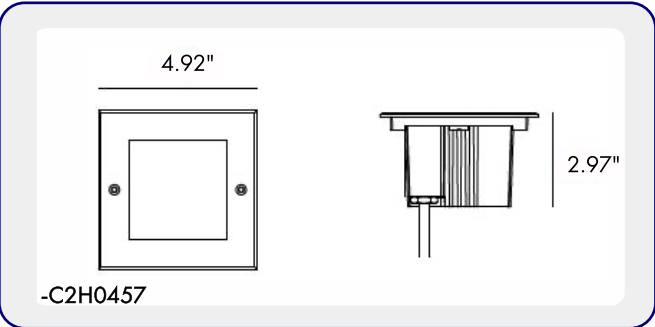

FIXTURE TYPE: _____

PROJECT NAME: _____

NOTES:

HOW TO ORDER:

CODE:

Example:
CODE: BO-VD-KPG-IL-XXX-XXX-XXX-XXX-XXX-XXX

BO-VD-KPG-IL-C2H0457-
K30-DIM-A-

1 MODELS:

CODE -C2H0457

DIMENSIONS:

Width - W: 4.92" (12.5 cm)
Height - H: 2.97" (7.5 cm)

LIGHT SOURCE:

LED / 4 x 1.5W / 320 mA / 491 lm / IK 09 / 110-277V

2 CCT OPTIONS:

-K30
-CUS

3 OPTICS:

-C18-18 80°x 60°

4 DIMMING OPTIONS:

-DIM 1-10V
-PWM Pulse Width Modulation
-DALI DALI (Digital Addressable Lighting Interface)

5 WATER PROOF SOLUTION: (optional)

-A

A IP67 Jiffy quick plug/socket connector (Optional)
IP-67 connector is as an Optional assembly and ensures that water vapor will not enter into luminaires directly.