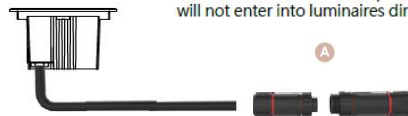

FIXTURE TYPE: \_\_\_\_\_

PROJECT NAME: \_\_\_\_\_

**GENERAL INFORMATION:**

Vanda is inground LED light, crafted from robust die-casting aluminum with stainless steel finish options, ensures durability and style. With a selected degree of 80°×60° and an R5 reflector, Vanda delivers precise and uniform illumination for various outdoor applications. Customize your lighting experience with dimming options. With an IK rating of 09, Vanda guarantees durability and protection against impacts, making it an ideal choice for inground lighting needs.

BO-VD-KPG-IL-C2H0457-  
K30-DIM-A-

**1 MODELS:**

CODE -C2H0457

DIMENSIONS:

Width - W: 4.92" (12.5 cm)  
Height - H: 2.97" (7.5 cm)

LIGHT SOURCE:

LED / 4 x 1.5W / 320 mA / 491 lm / IK 09 / 110-277V

**2 CCT OPTIONS:**

-K30  
-CUS

**3 OPTICS:**

-C18-18 80°x 60°

**4 DIMMING OPTIONS:**

-DIM 1-10V  
-PWM Pulse Width Modulation  
-DALI DALI (Digital Addressable Lighting Interface)

**5 WATER PROOF SOLUTION: (optional)**

-A

**A** IP67 Jiffy quick plug/socket connector (Optional)  
IP-67 connector is as an Optional assembly and ensures that water vapor will not enter into luminaires directly.