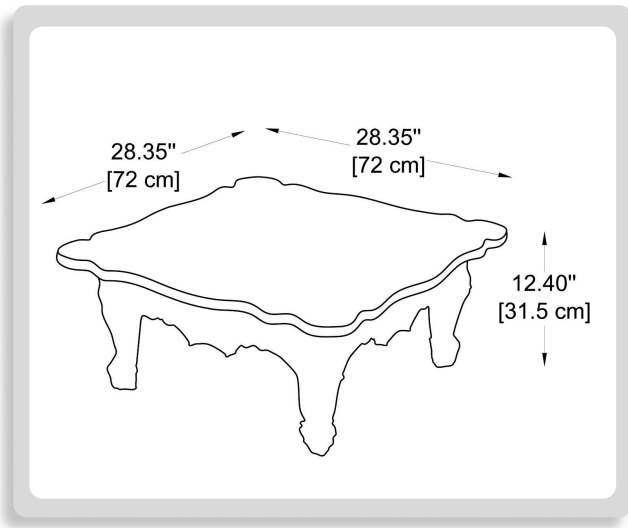

FIXTURE TYPE: _____

PROJECT NAME: _____

NOTES:

HOW TO ORDER:

CODE:

Example:
CODE: BO-DUK070-SD-MW

BO-DUK070-SD-MW

GENERAL INFORMATION:

Duke Of Love is a low table with an ironic and pop design that reminds of the Baroque and rich-in-details style of the whole Design of Love Collection. Duke of Love is ideal to furnish contemporary settings, thanks to its elegance.

FIXTURE TYPE:

Non-Illuminated Furniture / Coffee table

MATERIAL:

Polyethylene

DIMENSIONS:

L: 28.35" (72 cm) x H: 12.4" (31.5 cm) x W: 28.35" (72 cm)

FINISH OPTIONS:

STANDARD COLOURS:

-MW	Milky White		-PB	Powder Blue	
-JB	Jet Black		-MG	Malva Green	
-EG	Elephant Grey		-LG	Lime Green	
-CB	Chocolate Brown		-SY	Saffron Yellow	
-AG	Argil Grey		-PO	Pumpkin Orange	
-DG	Dove Grey		-FR	Flame Red	
			-SF	Sweet Fuchsia	

LACQUERED (GLOSSY)

-AW-G	Absolute White	
-GB-G	Glamour Black	
-VG-G	Vanity Grey	
-CI-G	Charming Ivory	
-SR-G	Supreme Red	
-MD-G	Metallic Gold	
-MS-G	Metallic Silver	
-MC-G	Metallic Copper	

LACQUERED (MATT)

-AW-M	Absolute White	
-GB-M	Glamour Black	
-VG-M	Vanity Grey	
-CI-M	Charming Ivory	
-SR-M	Supreme Red	
-MD-M	Metallic Gold	
-MS-M	Metallic Silver	
-MC-M	Metallic Copper	

WEIGHT:

22.05 lb