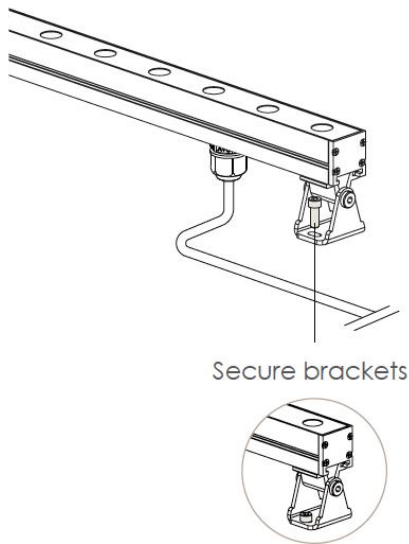

**BULLARD
OUTDOOR**
BUILT for the STORM

INSTALLATION INSTRUCTION
03/12/2026

GLINT

Data Sheet:

Input Voltage (V): 110-277
 IK 05

INSTALLATION STEPS:

Step 1

Step 2