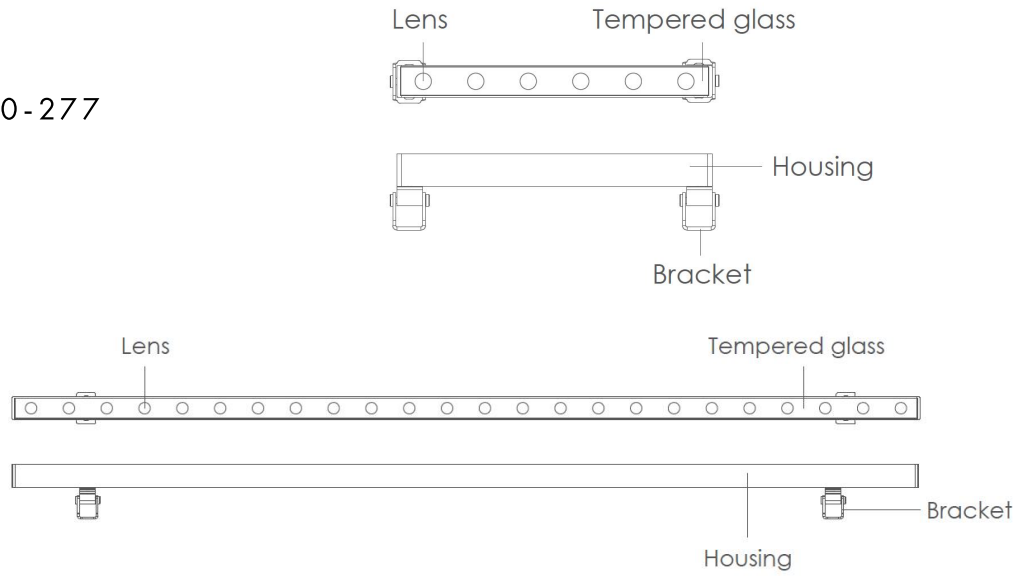

**BULLARD
OUTDOOR**
BUILT for the STORM

INSTALLATION INSTRUCTION
03/12/2026

GLINT

Data Sheet:

Input Voltage (V): 110-277
 IK 05

INSTALLATION STEPS:

Step 1

Step 2