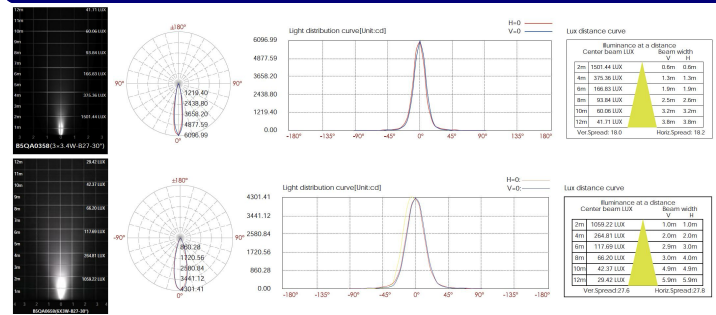

6 PHOTOMETRIC INFO:

LED

110-277V

IP68

DALI

sales@gordonbullard.com
www.bullardoutdoor.com
1-877-964-4646

991 South Gull Lake Dr
Richland, MI 49083
USA