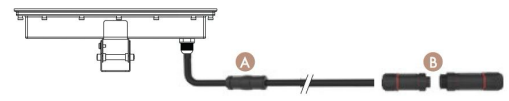

5 WATER PROOF SOLUTION: (optional)

- **A Water-Stopper(Included)**
  A IP-67 water-stopper is added in the end of luminaires as standard assembly which is also an important system for water resistance.
- **-B IP68 Jiffy quick plug/socket connector(Option)**
  A IP-68 connector is as an optional assembly and ensures that water vapor will not enter into luminaires directly.