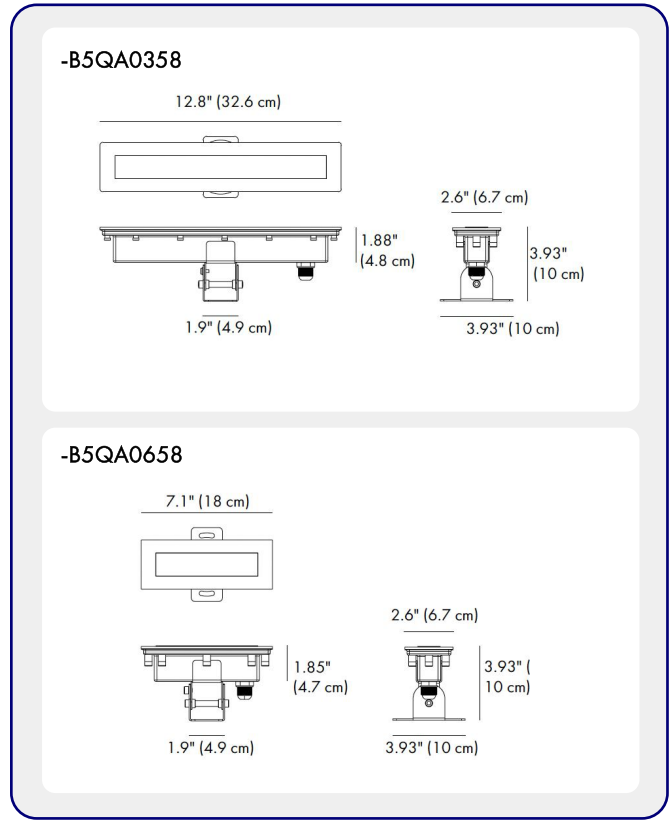

FIXTURE TYPE: _____

PROJECT NAME: _____

NOTES:

HOW TO ORDER: _____ CODE: _____

Example:
CODE: BO-KR-KPG-PFL-XXX-XXX-XXX-XXX-XXX-XXX

BO-KR-KPG-PFL-B5QA0658-K30-B27-15-DIM-B

1 MODELS:

CODE -B5QA0358

DIMENSIONS:

Length - L: 12.8" (32.6 cm)
Height - H: 3.93" (10 cm)
Width - W: 2.6" (6.7 cm)

LIGHT SOURCE:

LED / 6 × 3W / 950 mA / 1578 lm / DC 24 / IK 10

2 CCT OPTIONS:

DIMENSIONS:

Length - L: 7.1" (18 cm)
Height - H: 3.93" (10 cm)
Width - W: 2.6" (6.7 cm)

LIGHT SOURCE:

LED / 3 × 3.4W / 535 mA / 1000 lm / DC 24 / IK 09

3 BEAM ANGLE:

-K30 3000K
-CUS Custom on request*

4 DIMMING OPTIONS:

-B27-15 15°
-B27-25 25°
-B27-30 30°

-DIM 1-10V
-PWM Pulse Width Modulation
-DALI DALI (Digital Addressable Lighting Interface)

sales@gordonbullard.com
www.bullardoutdoor.com
1-877-964-4646

991 South Gull Lake Dr
Richland, MI 49083
USA