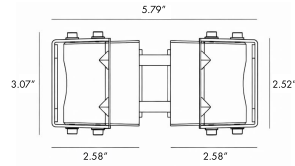

DIMENSIONS:

Pole Diameter - Ø: 1.57" (4 cm)
Height - H: 47.2" (120 cm)

LIGHT SOURCE:

LED / 17.2 W / 80 mA / 1418 lm / 110-277V

CODE -BOBRZ0326

DIMENSIONS:

Pole Diameter - Ø: 1.57" (4 cm)
Height - H: 59.1" (150 cm)

LIGHT SOURCE:

LED / 25.8 W / 120 mA / 2127 lm / 110-277V

CODE -BOBRZ0426

DIMENSIONS:

Pole Diameter - Ø: 1.57" (4 cm)
Height - H: 86.6" (220 cm)

LIGHT SOURCE:

LED / 34.4 W / 160 mA / 2836 lm / 110-277V

2 CCT OPTIONS:

sales@gordonbullard.com
www.bullardoutdoor.com
1-877-964-4646

991 South Gull Lake Dr
Richland, MI 49083
USA

FIXTURE TYPE: _____

PROJECT NAME: _____

NOTES:

HOW TO ORDER:

CODE:

Example:
CODE: BO-JA-KPG-PL-B0BRZ0226 -K30-KAP7037-DIM-B15-A1-IB

BO-JA-KPG-PL-B0BRZ0226
-K30-KAP7037-DIM-B15-A1-IB

- 5 BEAM**
- B15 15°
 - B25 25°
 - B36 36°
 - B60 60°

6 ACCESSORIES

-A1 One side - BO-RP001-KPG-BL

-A2 Two sides - BO-RP002-KPG-BL

- 1 Compatible with all brands and models.
- 2 Safety hook(s) included (see A of image 1)
- 3 Two sizes of rubber gaskets included (see B of image 1) which can be selected based on the diameter of the installing pole. Please refer to the manual for details.
- 4 All stainless steel 304# screws