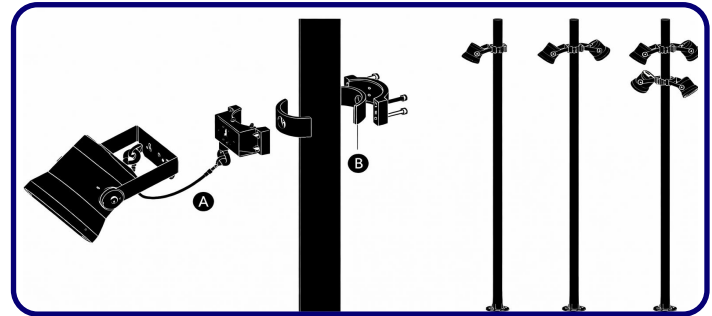

FIXTURE TYPE: _____

PROJECT NAME: _____

-BOBRZ0226

-BOBRZ0326

-BOBRZ0426

GENERAL INFORMATION:

THE JARIBU by Bullard Outdoor blends architectural presence with dependable outdoor performance. Defined by a tall, minimal pole and adjustable cylindrical spotlight heads, its clean, utilitarian design is ideal for parking areas, plazas, pathways, and large-scale architectural exteriors. The multi-head configuration allows for targeted illumination across wide outdoor spaces.

Constructed from die-cast aluminum with a durable powder-coated finish, THE JARIBU is engineered for long-term outdoor use with excellent corrosion resistance. It features efficient LED lighting delivering controlled, focused light with a CRI of 80. Designed to operate on 110–277V, it offers reliable protection with an IP65 weather rating and IK07 impact resistance. Available in sanded black and dark gray finishes.

BO-JA-KPG-PL-B0BRZ0226
-K30-KAP7037-DIM-B15-A1-IB

- 5 BEAM**
- B15 15°
 - B25 25°
 - B36 36°
 - B60 60°

6 ACCESSORIES

-A1 One side - BO-RP001-KPG-BL

-A2 Two sides - BO-RP002-KPG-BL

- 1 Compatible with all brands and models.
- 2 Safety hook(s) included (see A of image 1)
- 3 Two sizes of rubber gaskets included (see B of image 1) which can be selected based on the diameter of the installing pole. Please refer to the manual for details.
- 4 All stainless steel 304# screws