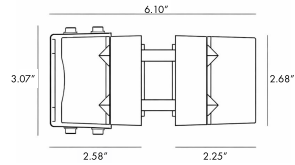

6 ACCESSORIES

-A1 One side - BO-RP001-KPG-BL