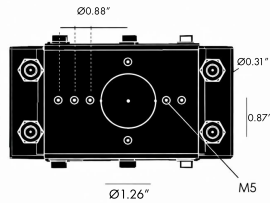

DIMENSIONS:

Pole Diameter - Ø: 1.57" (4 cm)
Height - H: 47.2" (120 cm)

LIGHT SOURCE:

LED / 17.2 W / 80 mA / 1418 lm / 110-277V

CODE -BOBRZ0326

DIMENSIONS:

Pole Diameter - Ø: 1.57" (4 cm)
Height - H: 59.1" (150 cm)

LIGHT SOURCE:

LED / 25.8 W / 120 mA / 2127 lm / 110-277V

CODE -BOBRZ0426

DIMENSIONS:

Pole Diameter - Ø: 1.57" (4 cm)
Height - H: 86.6" (220 cm)

LIGHT SOURCE:

LED / 34.4 W / 160 mA / 2836 lm / 110-277V

2 CCT OPTIONS:

sales@gordonbullard.com
www.bullardoutdoor.com
1-877-964-4646

991 South Gull Lake Dr
Richland, MI 49083
USA

FIXTURE TYPE: _____

PROJECT NAME: _____

NOTES:

HOW TO ORDER:

CODE:

Example:
CODE: BO-JA-KPG-PL-B0BRZ0226 -K30-KAP7037-DIM-B15-A1-IB

BO-JA-KPG-PL-B0BRZ0226
-K30-KAP7037-DIM-B15-A1-IB

- 5 BEAM**
- B15 15°
 - B25 25°
 - B36 36°
 - B60 60°

6 ACCESSORIES

-A1 One side - BO-RP001-KPG-BL

-A2 Two sides - BO-RP002-KPG-BL

- 1 Compatible with all brands and models.
- 2 Safety hook(s) included (see A of image 1)
- 3 Two sizes of rubber gaskets included (see B of image 1) which can be selected based on the diameter of the installing pole. Please refer to the manual for details.
- 4 All stainless steel 304# screws