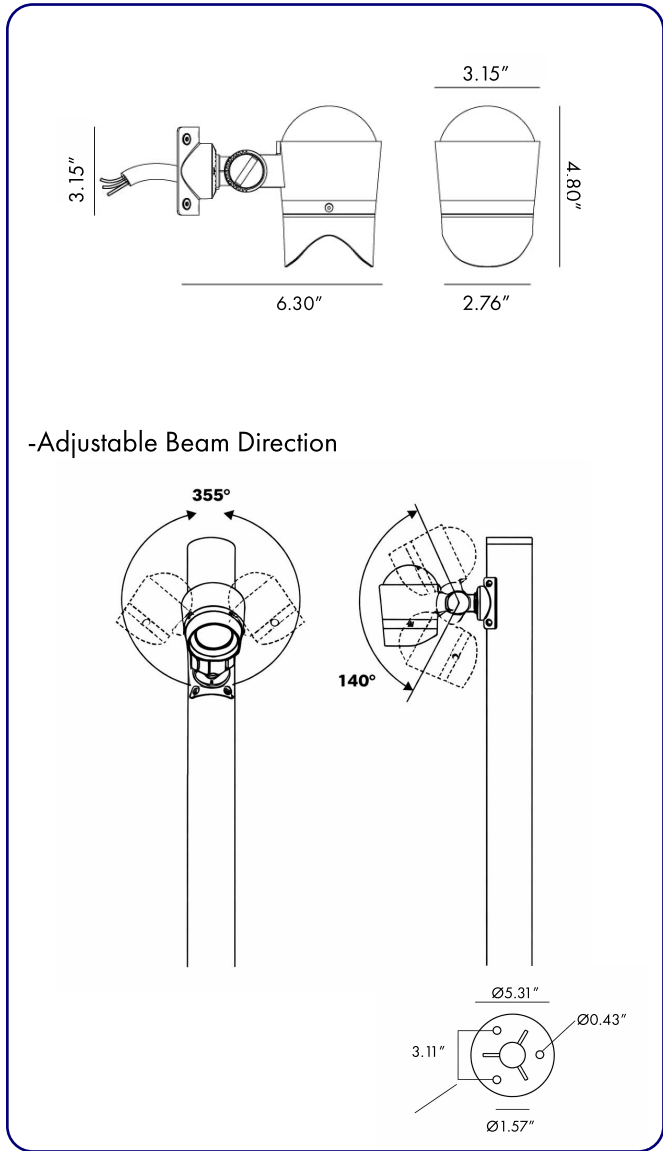

DIMENSIONS:

Pole Diameter - Ø: 1.57" (4 cm)
Height - H: 47.2" (120 cm)

LIGHT SOURCE:

LED / 17.2 W / 80 mA / 1418 lm / 110-277V

CODE -BOBRZ0326

DIMENSIONS:

Pole Diameter - Ø: 1.57" (4 cm)
Height - H: 59.1" (150 cm)

LIGHT SOURCE:

LED / 25.8 W / 120 mA / 2127 lm / 110-277V

CODE -BOBRZ0426

DIMENSIONS:

Pole Diameter - Ø: 1.57" (4 cm)
Height - H: 86.6" (220 cm)

LIGHT SOURCE:

LED / 34.4 W / 160 mA / 2836 lm / 110-277V

2 CCT OPTIONS:

sales@gordonbullard.com
www.bullardoutdoor.com
1-877-964-4646

991 South Gull Lake Dr
Richland, MI 49083
USA

FIXTURE TYPE: _____

PROJECT NAME: _____

NOTES:

HOW TO ORDER:

CODE:

Example:
CODE: BO-JA-KPG-PL-B0BRZ0226 -K30-KAP7037-DIM-B15-A1-IB

BO-JA-KPG-PL-B0BRZ0226
-K30-KAP7037-DIM-B15-A1-IB

- 5 BEAM**
- B15 15°
 - B25 25°
 - B36 36°
 - B60 60°

6 ACCESSORIES

-A1 One side - BO-RP001-KPG-BL

-A2 Two sides - BO-RP002-KPG-BL

- 1 Compatible with all brands and models.
- 2 Safety hook(s) included (see A of image 1)
- 3 Two sizes of rubber gaskets included (see B of image 1) which can be selected based on the diameter of the installing pole. Please refer to the manual for details.
- 4 All stainless steel 304# screws