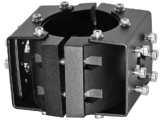

FIXTURE TYPE: _____

PROJECT NAME: _____

-BOBRZ0226

-BOBRZ0326

-BOBRZ0426

GENERAL INFORMATION:

THE JARIBU by Bullard Outdoor blends architectural presence with dependable outdoor performance. Defined by a tall, minimal pole and adjustable cylindrical spotlight heads, its clean, utilitarian design is ideal for parking areas, plazas, pathways, and large-scale architectural exteriors. The multi-head configuration allows for targeted illumination across wide outdoor spaces.

Constructed from die-cast aluminum with a durable powder-coated finish, THE JARIBU is engineered for long-term outdoor use with excellent corrosion resistance. It features efficient LED lighting delivering controlled, focused light with a CRI of 80. Designed to operate on 110–277V, it offers reliable protection with an IP65 weather rating and IK07 impact resistance. Available in sanded black and dark gray finishes.

BO-JA-KPG-PL-B0BRZ0226
-K30-KAP7037-DIM-B15-A1-IB

- 5 BEAM**
- B15 15°
 - B25 25°
 - B36 36°
 - B60 60°

6 ACCESSORIES

-A1 One side - BO-RP001-KPG-BL

-A2 Two sides - BO-RP002-KPG-BL

- 1 Compatible with all brands and models.
- 2 Safety hook(s) included (see A of image 1)
- 3 Two sizes of rubber gaskets included (see B of image 1) which can be selected based on the diameter of the installing pole. Please refer to the manual for details.
- 4 All stainless steel 304# screws