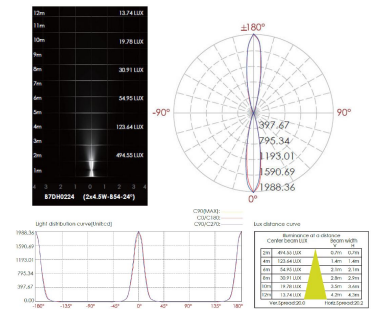

**1**

**MODELS:**

CODE -B7DH0224

DIMENSIONS:

Width - W: 3.7" (9.4 cm)  
Height - H: 7" (18 cm)  
Canopy - H: 2.91" (7.4 cm)

LIGHT SOURCE:

LED / 2 x 4.5W / 420 mA / 2 x 282 lm / 110-277V / IK 5

CODE -R7CH0270

DIMENSIONS:

Width - W: 7.16" (18.2 cm)  
Height - H: 13.4" (34 cm)  
Canopy - H: 5.62" (14.3 cm)

LIGHT SOURCE:

LED / 2 x 18W / 1660 mA / 2 x 2224 lm / 110-277V / IK 10

**2**

**CCT OPTIONS:**

-K30 3000K  
-CUS Custom on request\*

**3**

**BEAM ANGLE:**

<p><i>available only for -B7DH0224 model</i></p> <p>-B54-15 15° -B54-24 24° -B54-38 38°</p>	<p><i>available only for -R7CH0270 model</i></p> <p>-R19-10 10° -R19-22 22° -R19-38 38°</p>
---	---

FIXTURE TYPE: \_\_\_\_\_

PROJECT NAME: \_\_\_\_\_

NOTES:

**HOW TO ORDER:**

**CODE:**

Example:  
 CODE: BO-HLC-KPG-SMW-XXX-XXX-XXX-XXX-XXX-XX

BO-HLC-KPG-SMW-  
 R7BC0129-K30-R3-25-  
 KAP7008

**5 PHOTOMETRIC INFO:**