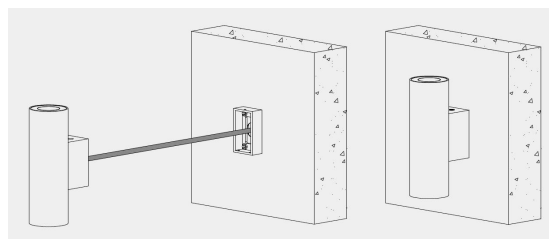

6 DIAGRAM OF INSTRUCTION:

sales@gordonbullard.com
www.bullardoutdoor.com
1-877-964-4646

991 South Gull Lake Dr
Richland, MI 49083
USA