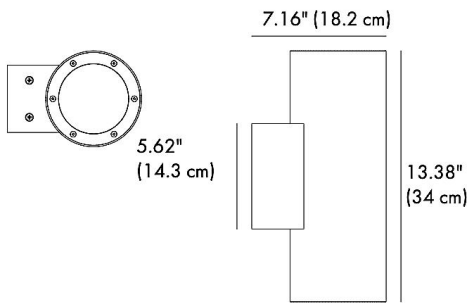

FIXTURE TYPE: _____

PROJECT NAME: _____

NOTES:

-B7DH0224

-R7CH0270

HOW TO ORDER:

CODE:

Example:
CODE: BO-HLC-KPG-SMW-XXX-XXX-XXX-XXX-XXX-XX

BO-HLC-KPG-SMW-
B7DH0224-K30-B54-15-
KAP7008

1

MODELS:

CODE -B7DH0224

DIMENSIONS:

Width - W: 3.7" (9.4 cm)
Height - H: 7" (18 cm)
Canopy - H: 2.91" (7.4 cm)

LIGHT SOURCE:

LED / 2 x 4.5W / 420 mA / 2 x 282 lm / 110-277V / IK 5

CODE -R7CH0270

DIMENSIONS:

Width - W: 7.16" (18.2 cm)
Height - H: 13.4" (34 cm)
Canopy - H: 5.62" (14.3 cm)

LIGHT SOURCE:

LED / 2 x 18W / 1660 mA / 2 x 2224 lm / 110-277V / IK 10

2

CCT OPTIONS:

-K30 3000K
-CUS Custom on request*

3

BEAM ANGLE:

<i>available only for -B7DH0224 model</i> -B54-15 15° -B54-24 24° -B54-38 38°	<i>available only for -R7CH0270 model</i> -R19-10 10° -R19-22 22° -R19-38 38°

4

FINISH OPTIONS:

-KAP7008 Sanded Bronze
-KAP7037 Sanded Dark Gray
-RAL 9005 Sanded Black
-RAL9003 Sanded White

sales@gordonbullard.com
www.bullardoutdoor.com
1-877-964-4646

991 South Gull Lake Dr
Richland, MI 49083
USA