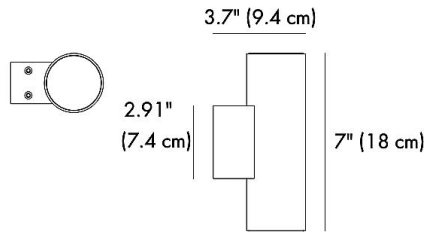

FIXTURE TYPE: _____

PROJECT NAME: _____

NOTES:

-B7DH0224