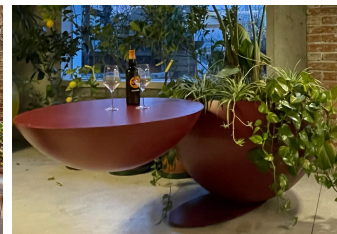

Part Number:

BO-TVL-BN-OK

Due to the dynamic nature of lighting products and the associated technologies, luminaire data on all specification sheets is subject to change at the discretion of Gordon Bullard LLC and associated companies.

BUILT FOR THE STORM

sales@gordonbullard.com / www.bullardoutdoor.com / 1-877-964-4646

991 South Gull Lake Dr Richland, MI 49083 USA