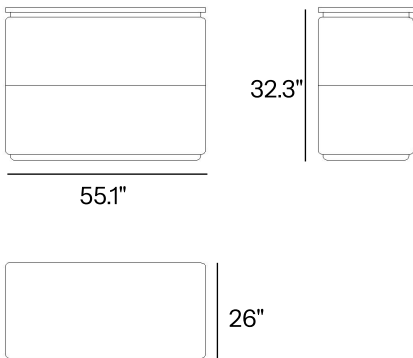

Fixture Type:

Project Name:

Notes:

HOW TO ORDER: _____ CODE: _____

Example:
CODE: BO-TST-BN-OK-A-M

BO-TST-BN-OK

General Information:

TOSTO - Barbecue / Kitchen Unit

A compact outdoor kitchen, reimagined. Tosto integrates cooking, design, and mobility into a single, refined unit. Available in wood-fired, electric, or induction configurations, it adapts to different lifestyles and environments. The option of backlit quartz marble or painted metal finishes adds a distinctive architectural character.

Mounted on wheels, Tosto moves effortlessly—bringing a complete kitchen experience wherever it's needed.

Material:

Lava Stone Plates, Steel - Barbecue

Dimensions:

Main Unit Dimensions: L 55.1" × W 26" × H 32.3"

A: Wood-Fired Cooking System with Lava Stone Plates

Dimensions: W 19.7" × L 39.4"

Lava stone plates: 1.2" thickness

B: Electric or Induction Grill with Glass Plate

Dimensions: W 19.7" × L 39.4"

Finish Options:

- **Q:** Backlit QUARTZ MARBLE
- **M:** Painted METAL.

Accessories:

- Rectangular Food-Grade Stainless Steel Grill, L 27.5" X W 13.7"
- Grey Waterproof Fabric Cover

Due to the dynamic nature of lighting products and the associated technologies, luminaire data on all specification sheets is subject to change at the discretion of Gordon Bullard LLC and associated companies.

BUILT FOR THE STORM

sales@gordonbullard.com / www.bullardoutdoor.com / 1-877-964-4646
991 South Gull Lake Dr Richland, MI 49083 USA