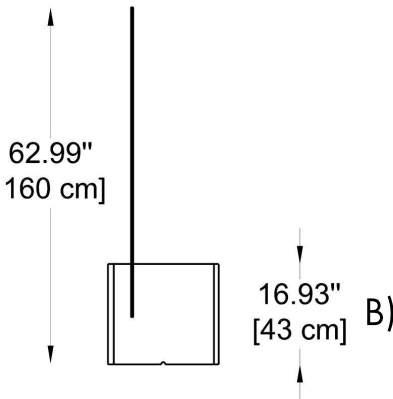

**E26**

**IP 55**

**HOW TO ORDER:**

**CODE:**

**Example:**  
**CODE: BO-PRV040-SD-160**

**BO-PRV040-SD-160**

**1 DIMENSIONS:**

A) Length - L: 33,86" (86 cm)  
B) Height - H: 16,93" (43 cm)  
C) Width - W: 18,90" (48 cm)

**2 LIGHT SOURCE:**

E26 / 2 x max. 10W / 110-277V

**3 FINISH OPTION:**

Light white

**4 WIRING:**

Black cable (Length: 10 ft)

**5 WEIGHT:**

26,45 lb

**6 ACCESSORIES: (not-included)**

**PANEL:**

**CODE: -160**

Material:

Satinated plexiglass

Dimensions:

L: 3,14" (0,8 cm)  
H: 55,12" (140 cm)  
W: 33,86" (86 cm)

sales@gordonbullard.com

-AW-M	Absolute White	
-GB-M	Glamour Black	
-VG-M	Vanity Grey	
-CI-M	Charming Ivory	
-SR-M	Supreme Red	
-MD-M	Metallic Gold	
-MS-M	Metallic Silver	
-MC-M	Metallic Copper	

A) 33.86"  
[86 cm]

C) 18.90"  
[48 cm]