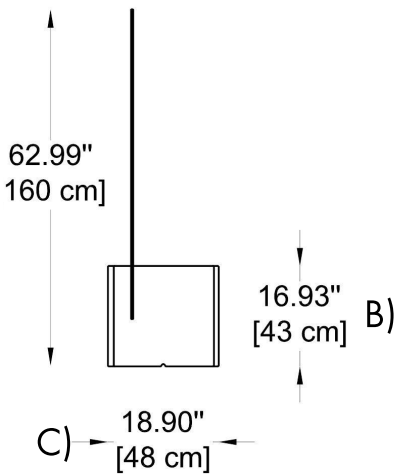

991 South Gull Lake Dr  
 Richland, MI 49083  
 USA

FIXTURE TYPE: \_\_\_\_\_

PROJECT NAME: \_\_\_\_\_

NOTES:

A) ← 33.86"  
[86 cm]

62.99"  
[160 cm]

16.93"  
[43 cm] B)

C) ← 18.90"  
[48 cm]

**E26**

**IP 55**

**HOW TO ORDER:**

**CODE:**

**Example:**  
**CODE: BO-PRV040-SD-160**

**BO-PRV040-SD-160**

**1 DIMENSIONS:**

A) Length - L: 33,86" (86 cm)  
B) Height - H: 16,93" (43 cm)  
C) Width - W: 18,90" (48 cm)

**2 LIGHT SOURCE:**

E26 / 2 x max. 10W / 110-277V

**3 FINISH OPTION:**

Light white

**4 WIRING:**

Black cable (Length: 10 ft)

**5 WEIGHT:**

26,45 lb

**6 ACCESSORIES: (not-included)**

**PANEL:**

**CODE: -160**

Material:

Satinated plexiglass

Dimensions:

L: 3,14" (0,8 cm)  
H: 55,12" (140 cm)  
W: 33,86" (86 cm)

sales@gordonbullard.com