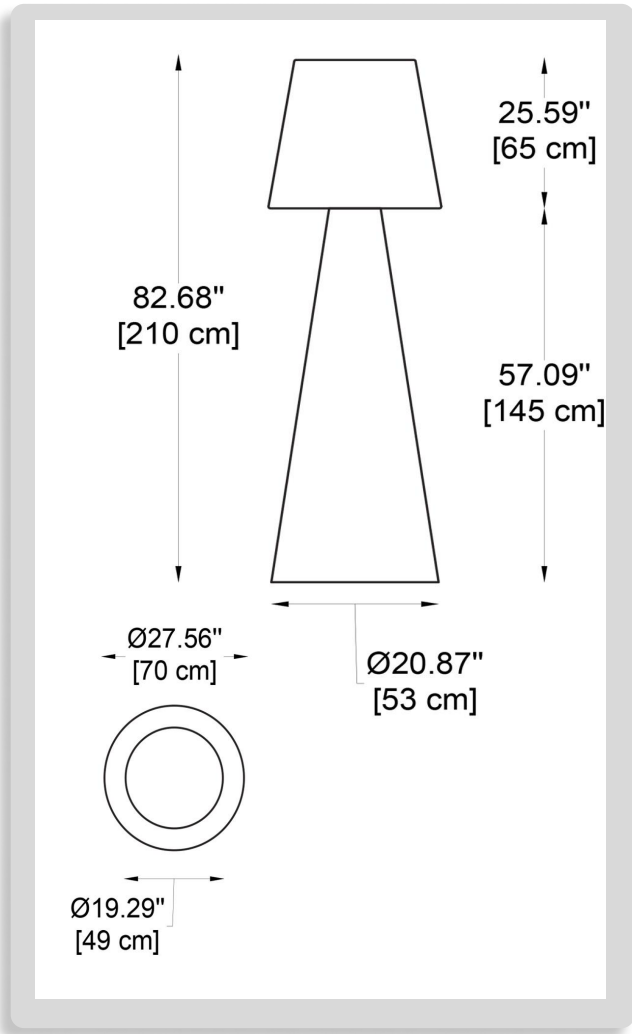

FIXTURE TYPE: _____

PROJECT NAME: _____

NOTES:

HOW TO ORDER:

CODE:

Example:
CODE: BO-LPPVT-SD-S

BO-LPPVT-SD-S

1 MODELS:

CODE: -L

DIMENSIONS:

- A) Diameter - Ø: 27,56" (70 cm)
- B) Height - H: 82,68" (210 cm)

LIGHT SOURCE:

E26 / 2 x max. 25W / 110-277V