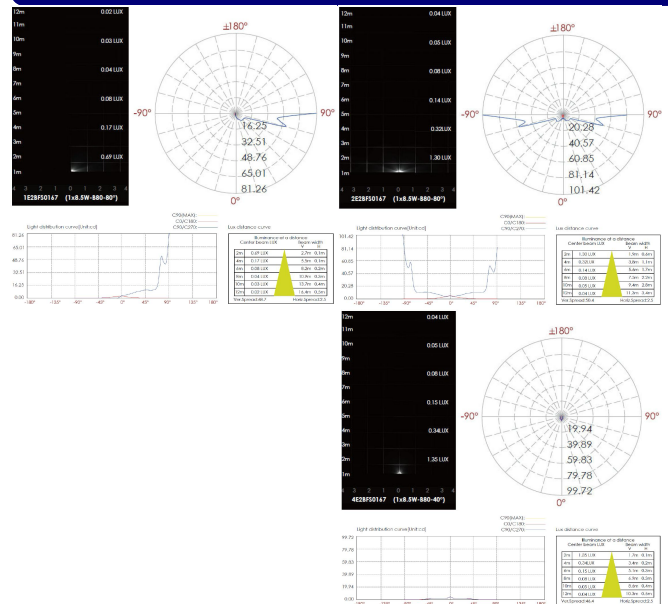

CODE -1E2BFS0167

DIMENSIONS:

Diameter - Ø: 6.65" (16.9 cm)  
Height - H: 4.76" (12.1 cm)

LIGHT SOURCE:

LED / 1 x 8.5W / 416 mA / 108 lm / IK 10 / 110-277V

CODE -2E2BFS0167

DIMENSIONS:

Diameter - Ø: 6.65" (16.9 cm)  
Height - H: 4.76" (12.1 cm)

LIGHT SOURCE:

LED / 1 x 8.5W / 416 mA / 164 lm / IK 10 / 110-277V

CODE -4E2BFS0167

DIMENSIONS:

Diameter - Ø: 6.65" (16.9 cm)  
Height - H: 4.76" (12.1 cm)

LIGHT SOURCE:

**2 CCT OPTIONS:**

-K30 3000K  
-CUS Custom on request\*

**5 ACCESSORIES:**

SLEEVE (INCLUDED)

- 016#

**6 OPTICS:**

-B80 180°

**7 PHOTOMETRIC INFO:**

sales@gordonbullard.com  
www.bullardoutdoor.com  
1-877-964-4646

991 South Gull Lake Dr  
Richland, MI 49083  
USA