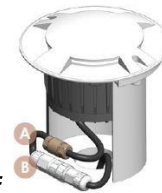

FIXTURE TYPE: \_\_\_\_\_

PROJECT NAME: \_\_\_\_\_

**GENERAL INFORMATION:**

Prysm is LED inground light, with beam angle options of 80° and 40°, delivers versatile and efficient illumination. Crafted from durable die-casting aluminum with stainless steel finish options, Prysm offers durability and style. Customize your lighting with dimming options via .

FIXTURE TYPE: \_\_\_\_\_

PROJECT NAME: \_\_\_\_\_

NOTES:

**HOW TO ORDER:**

**CODE:**

Example:  
CODE: BO-PR-KPG-IL-XXX-XXX-XXX-XXX-XXX-XXX

BO-PR-KPG-IL-1E2BFS0167-K30-DIM-

**4 WATER PROOF SOLUTION: (optional)**

**5 ACCESSORIES:**

SLEEVE (INCLUDED)

- 016#

**6 OPTICS:**

-B80 180°

**7 PHOTOMETRIC INFO:**

sales@gordonbullard.com  
www.bullardoutdoor.com  
1-877-964-4646

991 South Gull Lake Dr  
Richland, MI 49083  
USA