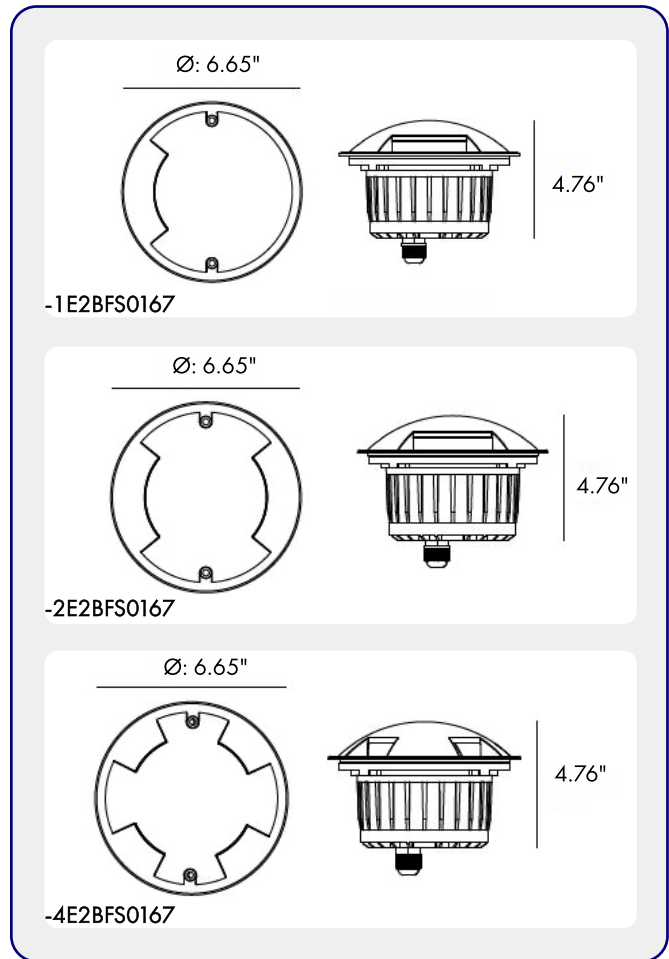

12# Die-casting aluminium powder coated

**CRI:**

80

**IP RATING:**

IP 67

IP67

**IK RATING:**

IK 10

FIXTURE TYPE: \_\_\_\_\_

PROJECT NAME: \_\_\_\_\_

NOTES:

**HOW TO ORDER:**

**CODE:**

Example:  
CODE: BO-PR-KPG-IL-XXX-XXX-XXX-XXX-XXX-XXX

BO-PR-KPG-IL-1E2BFS0167-K30-DIM-

**1 MODELS:**

CODE -1E2BFS0167

DIMENSIONS:

Diameter - Ø: 6.65" (16.9 cm)  
Height - H: 4.76" (12.1 cm)

LIGHT SOURCE:

LED / 1 x 8.5W / 416 mA / 108 lm / IK 10 / 110-277V

CODE -2E2BFS0167

DIMENSIONS:

Diameter - Ø: 6.65" (16.9 cm)  
Height - H: 4.76" (12.1 cm)

LIGHT SOURCE:

LED / 1 x 8.5W / 416 mA / 164 lm / IK 10 / 110-277V

CODE -4E2BFS0167

DIMENSIONS:

Diameter - Ø: 6.65" (16.9 cm)  
Height - H: 4.76" (12.1 cm)

LIGHT SOURCE:

**2 CCT OPTIONS:**

-K30 3000K  
-CUS Custom on request\*