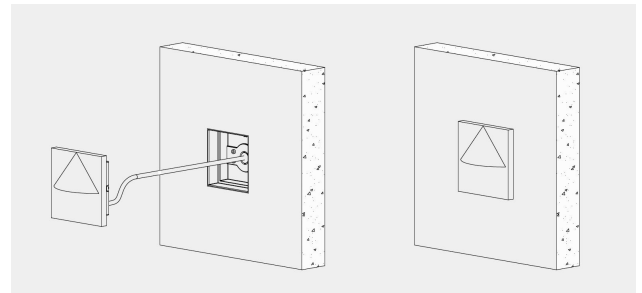

FIXTURE TYPE: _____

PROJECT NAME: _____

GENERAL INFORMATION:

The INFILUM Recessed Wall Luminaire is a versatile and durable LED fixture designed for round and square wall applications in stair and pathway lighting. Constructed from die-cast powder-coated aluminum, it features a glass lens for even illumination and operates on 110–277V. With IP65 weather protection and impact ratings ranging from IK05 to IK10, INFILUM delivers dependable performance in outdoor and architectural environments. Available in Sanded Dark Gray, Sanded Black, and Sanded White finishes, it combines elegant design with rugged functionality for modern lighting projects.

FIXTURE TYPE: _____

PROJECT NAME: _____

NOTES:

HOW TO ORDER:

CODE:

Example:
CODE: BO-BLZ-KPG-RWL-XXX-XXX-XXX-XXX-XXX-XX

BO-NFL-KPG-RWL-
D1CY0934-K30-
KAP7037-DIM

7 DIAGRAM OF INSTRUCTION: