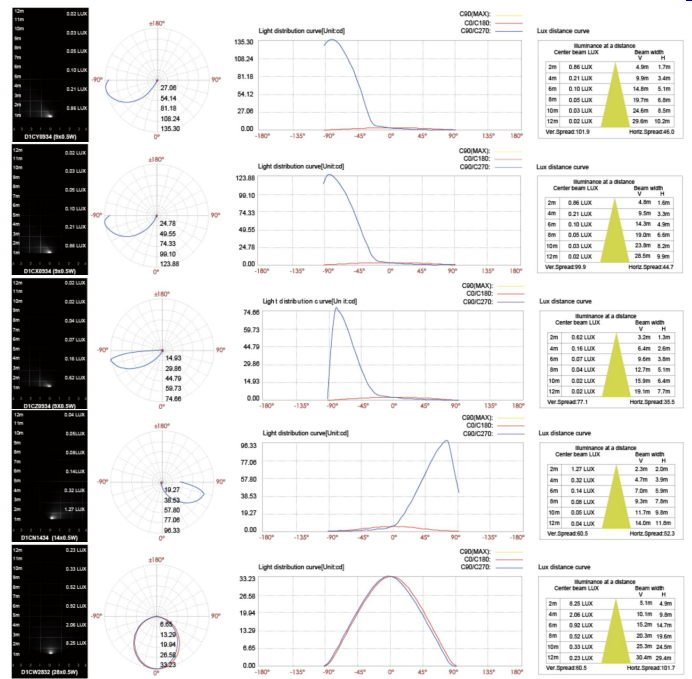

8 PHOTOMETRIC INFO:

sales@gordonbullard.com
www.bullardoutdoor.com
1-877-964-4646

991 South Gull Lake Dr
Richland, MI 49083
USA