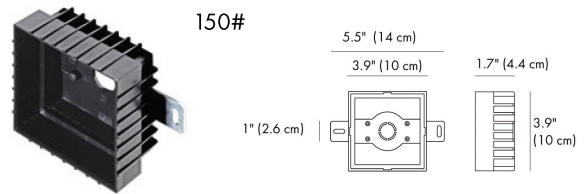

5 RECESSED SLEEVE: (included)

6 FEATURES:

• Front cover without screws

• Use the high-strength clips for fixation. (please refer remark 1)

sales@gordonbullard.com
www.bullardoutdoor.com
1-877-964-4646

991 South Gull Lake Dr
Richland, MI 49083
USA