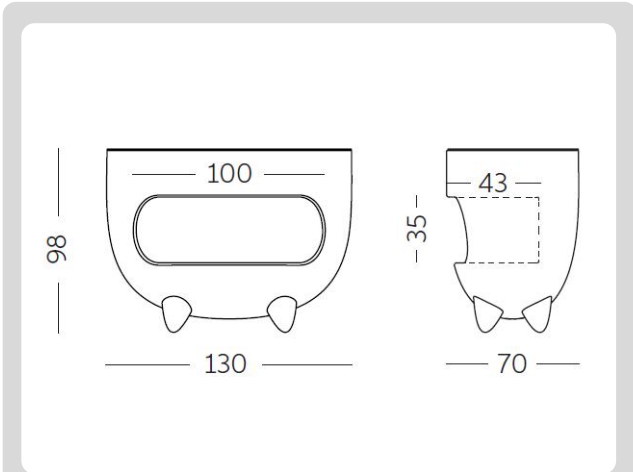

FIXTURE TYPE: _____

PROJECT NAME: _____

NOTES:

HOW TO ORDER:

CODE:

Example: CODE: BO-SPL100-SD	BO-SPL100-SD

1 DIMENSIONS:

- A) Height - H: 38.58" (98 cm)
- B) Length - Ø: 51.18" (130 cm)
- B) Width - W: 27.56" (70 cm)

2 LIGHT SOURCE:

E26 / 2 x max. 15W / 110-277V

3 FINISH OPTION (ILLUMINATED):

Light white ☐

4 WEIGHT:

110,23 lb

5 FINISH OPTIONS (NON-ILLUMINATED):

STANDARD COLOURS:

-MW	Milky White	☐	-PB	Powder Blue	☐
-JB	Jet Black	☐	-MG	Malva Green	☐
-EG	Elephant Grey	☐	-LG	Lime Green	☐
-CB	Chocolate Brown	☐	-SY	Saffron Yellow	☐
-AG	Argil Grey	☐	-PO	Pupmkin Orange	☐
-DG	Dove Grey	☐	-FR	Flame Red	☐
			-SF	Sweet Fuchia	☐

LACQUERED (GLOSSY)

-AW-G	Absolute White	☐
-GB-G	Glamour Black	☐
-VG-G	Vanity Grey	☐
-CI-G	Charming Ivory	☐
-SR-G	Supreme Red	☐
-MD-G	Metallic Gold	☐
-MS-G	Metallic Silver	☐
-MC-G	Metallic Copper	☐

LACQUERED (MATT)

-AW-M	Absolute White	☐
-GB-M	Glamour Black	☐
-VG-M	Vanity Grey	☐
-CI-M	Charming Ivory	☐
-SR-M	Supreme Red	☐
-MD-M	Metallic Gold	☐
-MS-M	Metallic Silver	☐
-MC-M	Metallic Copper	☐

sales@gordonbullard.com
www.bullardoutdoor.com
1-877-964-4646

991 South Gull Lake Dr
Richland, MI 49083
USA