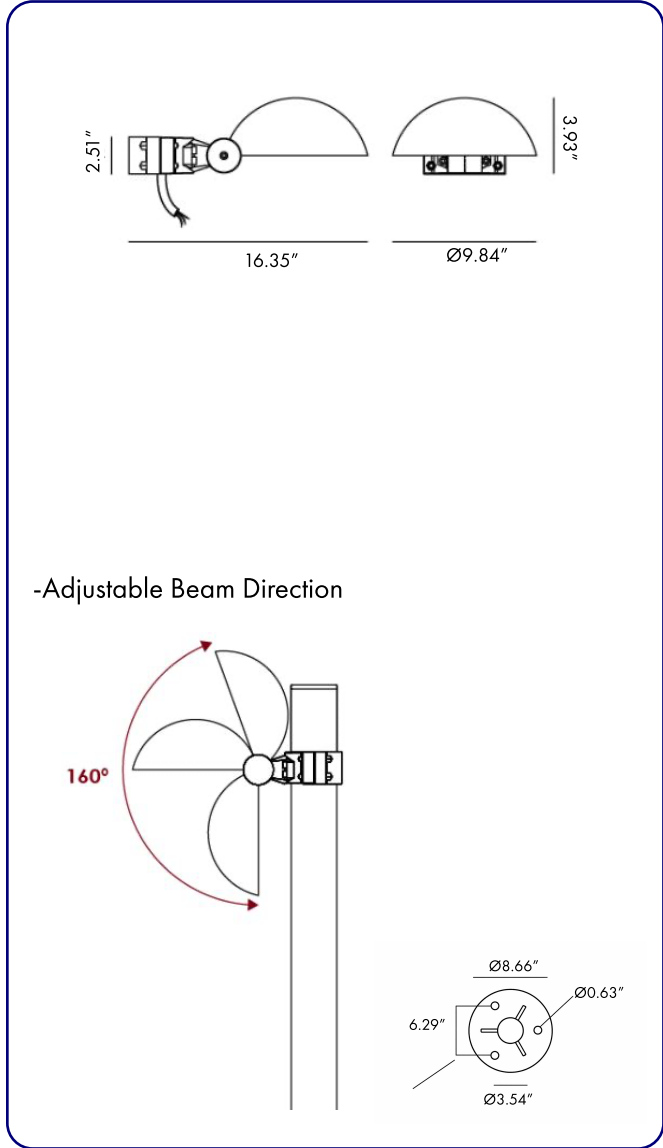

FIXTURE TYPE: _____

PROJECT NAME: _____

NOTES:

HOW TO ORDER:

CODE:

Example:
CODE: BO-ST-KPG-PL-B0AYC0170-K30-KAP7037-DIM-B15-A1-IB

BO-ST-KPG-PL-
B0AYC0170-K30-
KAP7037-DIM-B15-A1-IB

5 BEAM

- -B15 15°
- -B25 25°
- -B36 36°
- -B60 60°

6 ACCESSORIES

-A1 One side - BO-RP001-KPG-BL

-A2 Two sides - BO-RP002-KPG-BL