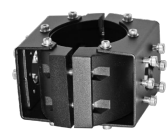

**THE JACANA**  
Park/Urban/Garden Pole Luminaires

FIXTURE TYPE: \_\_\_\_\_

PROJECT NAME: \_\_\_\_\_

-BOBYC0170

-BOBYC0270

-BOBYC0470

**GENERAL INFORMATION:**

THE JACANA by Bullard Outdoor blends architectural presence with dependable outdoor performance. Defined by a tall, minimal pole and adjustable cylindrical spotlight heads, its clean, utilitarian design is ideal for parking areas, plazas, pathways, and large-scale architectural exteriors. The multi-head configuration allows for targeted illumination across wide outdoor spaces.

Constructed from die-cast aluminum with a durable powder-coated finish, THE JACANA is engineered for long-term outdoor use with excellent corrosion resistance. It features efficient LED lighting delivering controlled, focused light with a CRI of 80. Designed to operate on 110–277V, it offers reliable protection with an IP65 weather rating and IK07 impact resistance. Available in sanded black and dark gray finishes.

**6 ACCESSORIES**

-A1 One side - BO-RP001-KPG-BL

-A2 Two sides - BO-RP002-KPG-BL

- 1 Compatible with all brands and models.
- 2 Safety hook(s) included (see A of image 1)
- 3 Two sizes of rubber gaskets included (see B of image 1) which can be selected based on the diameter of the installing pole. Please refer to the manual for details.
- 4 All stainless steel 304# screws