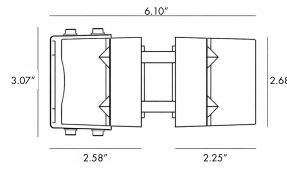

6 ACCESSORIES

-A1 One side - BO-RP001-KPG-BL

-A2 Two sides - BO-RP002-KPG-BL