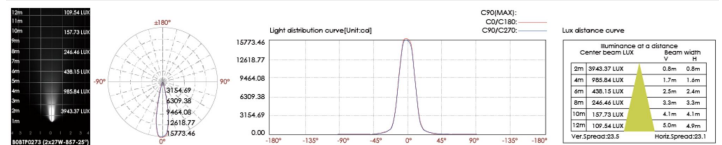

8 PHOTOMETRIC INFO:

sales@gordonbullard.com
www.bullardoutdoor.com
1-877-964-4646

991 South Gull Lake Dr
Richland, MI 49083
USA