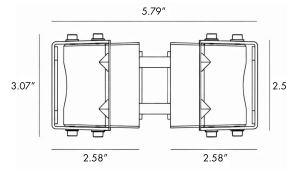

FIXTURE TYPE: _____

PROJECT NAME: _____

NOTES:

HOW TO ORDER:

CODE:

Example:
CODE: BO-ST-KPG-PL-B0AYC0170-K30-KAP7037-DIM-B15-A1-IB

BO-ST-KPG-PL-
B0AYC0170-K30-
KAP7037-DIM-B15-A1-IB

5 BEAM

- -B15 15°
- -B25 25°
- -B36 36°
- -B60 60°

6 ACCESSORIES

-A1 One side - BO-RP001-KPG-BL

-A2 Two sides - BO-RP002-KPG-BL

1. 1 Compatible with all brands and models.
2. 2 Safety hook(s) included (see A of image 1)
3. 3 Two sizes of rubber gaskets included (see B of image 1) which can be selected based on the diameter of the installing pole. Please refer to the manual for details.
4. 4 All stainless steel 304# screws

sales@gordonbullard.com
www.bullardoutdoor.com
1-877-964-4646

991 South Gull Lake Dr
Richland, MI 49083
USA