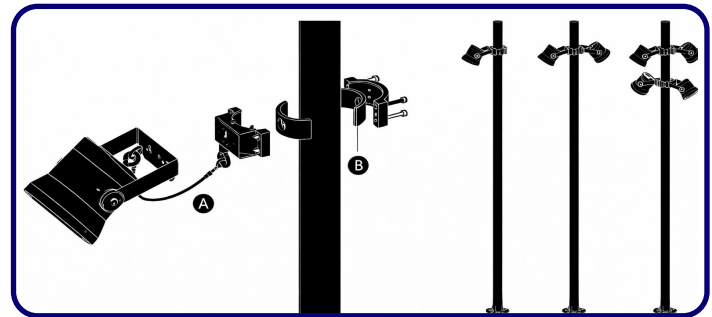

**THE JACANA**  
Park/Urban/Garden Pole Luminaires

FIXTURE TYPE: \_\_\_\_\_

PROJECT NAME: \_\_\_\_\_

-BOBYC0170

-BOBYC0270

-BOBYC0470

**GENERAL INFORMATION:**

THE JACANA by Bullard Outdoor blends architectural presence with dependable outdoor performance. Defined by a tall, minimal pole and adjustable cylindrical spotlight heads, its clean, utilitarian design is ideal for parking areas, plazas, pathways, and large-scale architectural exteriors. The multi-head configuration allows for targeted illumination across wide outdoor spaces.

Constructed from die-cast aluminum with a durable powder-coated finish, THE JACANA is engineered for long-term outdoor use with excellent corrosion resistance. It features efficient LED lighting delivering controlled, focused light with a CRI of 80. Designed to operate on 110–277V, it offers reliable protection with an IP65 weather rating and IK07 impact resistance. Available in sanded black and dark gray finishes.

NOTES:

**HOW TO ORDER:**

**CODE:**

Example:  
CODE: BO-ST-KPG-PL-B0AYC0170-K30-KAP7037-DIM-B15-A1-IB

BO-ST-KPG-PL-  
B0AYC0170-K30-  
KAP7037-DIM-B15-A1-IB

**5 BEAM**

- B15 15°
- B25 25°
- B36 36°
- B60 60°

**6 ACCESSORIES**

-A1 One side - BO-RP001-KPG-BL

-A2 Two sides - BO-RP002-KPG-BL

- 1 Compatible with all brands and models.
- 2 Safety hook(s) included (see A of image 1)
- 3 Two sizes of rubber gaskets included (see B of image 1) which can be selected based on the diameter of the installing pole. Please refer to the manual for details.
- 4 All stainless steel 304# screws