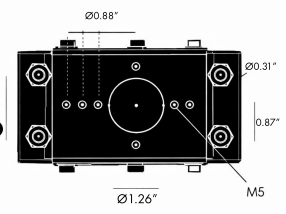

1. 1 Compatible with all brands and models.
2. 2 Safety hook(s) included (see A of image 1)
3. 3 Two sizes of rubber gaskets included (see B of image 1) which can be selected based on the diameter of the installing pole. Please refer to the manual for details.
4. 4 All stainless steel 304# screws