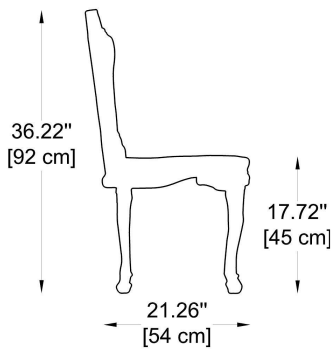

FIXTURE TYPE: _____

PROJECT NAME: _____

NOTES:

HOW TO ORDER:

CODE:

Example:
CODE: BO-PRS055-SD-MW

BO-PRS055-SD-MW

GENERAL INFORMATION:

Princess of Love chair is the ironic and pop reinterpretation of Italian Baroque style. The arched legs and the richness of details match perfectly with polyethylene, a contemporary material. Princess of Love is ideal to furnish contemporary areas, with a touch of vintage and elegance. Princess of Love is suitable for indoor and outdoor spaces, such as living, shop and restaurants.

FIXTURE TYPE:

Non-Illuminated Furniture / Chair

MATERIAL:

Polyethylene

DIMENSIONS:

L: 21.26" (54 cm) x H: 36.22" (92 cm) x W: 21.26" (54 cm)

FINISH OPTIONS:

STANDARD COLOURS:

-MW	Milky White		-PB	Powder Blue	
-JB	Jet Black		-MG	Malva Green	
-EG	Elephant Grey		-LG	Lime Green	
-CB	Chocolate Brown		-SY	Saffron Yellow	
-AG	Argil Grey		-PO	Pumpkin Orange	
-DG	Dove Grey		-FR	Flame Red	
			-SF	Sweet Fuchia	

LACQUERED (GLOSSY)

-AW-G	Absolute White	
-GB-G	Glamour Black	
-VG-G	Vanity Grey	
-CI-G	Charming Ivory	
-SR-G	Supreme Red	
-MD-G	Metallic Gold	
-MS-G	Metallic Silver	
-MC-G	Metallic Copper	

LACQUERED (MATT)

-AW-M	Absolute White	
-GB-M	Glamour Black	
-VG-M	Vanity Grey	
-CI-M	Charming Ivory	
-SR-M	Supreme Red	
-MD-M	Metallic Gold	
-MS-M	Metallic Silver	
-MC-M	Metallic Copper	

WEIGHT:

15.4 lb