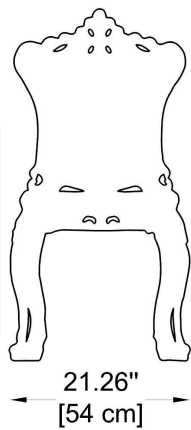

FIXTURE TYPE: \_\_\_\_\_

PROJECT NAME: \_\_\_\_\_

NOTES:

**HOW TO ORDER:**

**CODE:**

Example:  
CODE: BO-PRS055-SD-MW

BO-PRS055-SD-MW

**GENERAL INFORMATION:**

Princess of Love chair is the ironic and pop reinterpretation of Italian Baroque style. The arched legs and the richness of details match perfectly with polyethylene, a contemporary material. Princess of Love is ideal to furnish contemporary areas, with a touch of vintage and elegance. Princess of Love is suitable for indoor and outdoor spaces, such as living, shop and restaurants.

**FIXTURE TYPE:**

Non-Illuminated Furniture / Chair

**MATERIAL:**

Polyethylene

**DIMENSIONS:**

L: 21.26" (54 cm) x H: 36.22" (92 cm) x W: 21.26" (54 cm)

**FINISH OPTIONS:**

**STANDARD COLOURS:**