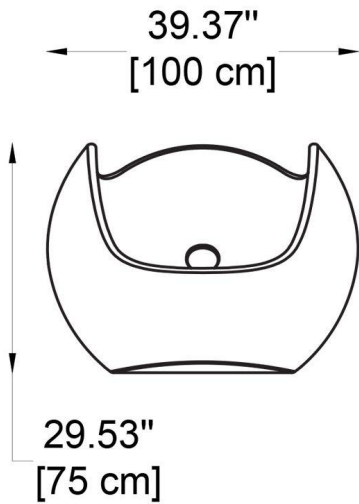

FIXTURE TYPE: \_\_\_\_\_

PROJECT NAME: \_\_\_\_\_

NOTES:

**HOW TO ORDER:**

**CODE:**

**Example:**  
**CODE: BO-SDBLO075-SD-SDC-MW**

BO-SDBLO075-SD-SDC-MW

**GENERAL INFORMATION:**

Playful yet sophisticated, the Blos armchair by Bullard Outdoor is a modern take on comfort and design, ideal for both indoor and outdoor settings. Its bold curves and sculptural form create an inviting seat made from durable polyethylene, ensuring long-lasting performance with minimal maintenance. Measuring 39.37" in length and 29.53" in height, Blos is both spacious and compact, fitting effortlessly into lounges, patios, or creative workspaces. Available in a vibrant palette of standard finishes, this eye-catching piece adds personality and contemporary flair to any environment.

**FIXTURE TYPE:**

Non-Illuminated Furniture / Armchair

**MATERIAL:**

Polyethylene

**DIMENSIONS:**

L: 39.37" (100 cm) x H: 29.53" (75 cm) x W: 33.46" (85 cm)

**FINISH OPTIONS:**

**STANDARD COLOURS:**