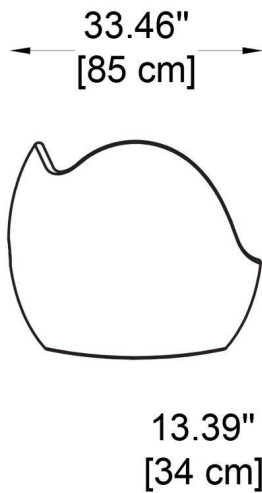

FIXTURE TYPE: \_\_\_\_\_

PROJECT NAME: \_\_\_\_\_

NOTES:

**HOW TO ORDER:**

**CODE:**

**Example:**  
**CODE: BO-SDBLO075-SD-SDC-MW**

BO-SDBLO075-SD-SDC-MW

**GENERAL INFORMATION:**

Playful yet sophisticated, the Blos armchair by Bullard Outdoor is a modern take on comfort and design, ideal for both indoor and outdoor settings. Its bold curves and sculptural form create an inviting seat made from durable polyethylene, ensuring long-lasting performance with minimal maintenance. Measuring 39.37" in length and 29.53" in height, Blos is both spacious and compact, fitting effortlessly into lounges, patios, or creative workspaces. Available in a vibrant palette of standard finishes, this eye-catching piece adds personality and contemporary flair to any environment.

**FIXTURE TYPE:**

Non-Illuminated Furniture / Armchair

**MATERIAL:**

Polyethylene

**DIMENSIONS:**

L: 39.37" (100 cm) x H: 29.53" (75 cm) x W: 33.46" (85 cm)

**FINISH OPTIONS:**

**STANDARD COLOURS:**