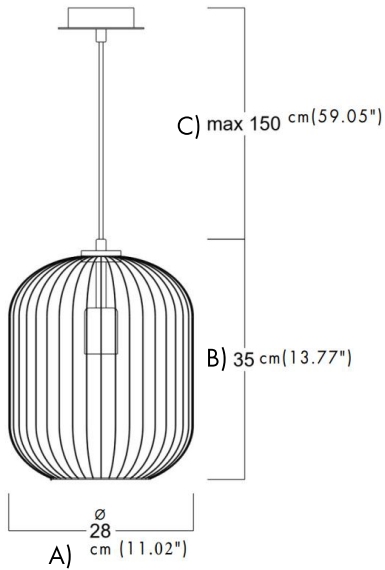

FIXTURE TYPE: _____

PROJECT NAME: _____

HOW TO ORDER:

CODE:

Example:
CODE: BO-91493-MI-S-101

BO-91493-
MI-S-101

1 MODELS:

-S

DIMENSIONS:

A) Diameter - Ø: 11.02" (28 cm)
B) Height - H: 13.77" (35 cm)
C) Cable - H: 59.05" (150 cm)

-M

DIMENSIONS:

A) Diameter - Ø: 11.02" (28 cm)
B) Height - H: 17.32" (44 cm)
C) Cable - H: 59.05" (150 cm)

2 LIGHT SOURCE:

E26 / max. 50W

3 FINISH OPTIONS (FRAME):

-101 Black
-102 White
-103 Soft Blue
-104 Soft Green
-CUS Custom RAL on request

sales@gordonbullard.com
www.bullardoutdoor.com
1-877-964-4646

991 South Gull Lake Dr
Richland, MI 49083
USA