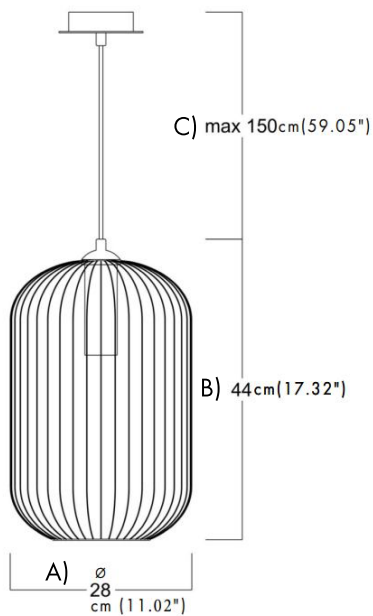

FIXTURE TYPE: _____

PROJECT NAME: _____

HOW TO ORDER:

CODE:

Example:
CODE: BO-91493-MI-S-101

BO-91493-
MI-S-101

1 MODELS:

-S

DIMENSIONS:

A) Diameter - Ø: 11.02" (28 cm)
B) Height - H: 13.77" (35 cm)
C) Cable - H: 59.05" (150 cm)

-M

DIMENSIONS:

A) Diameter - Ø: 11.02" (28 cm)
B) Height - H: 17.32" (44 cm)
C) Cable - H: 59.05" (150 cm)

2 LIGHT SOURCE:

E26 / max. 50W

3 FINISH OPTIONS (FRAME):

-101 Black
-102 White
-103 Soft Blue
-104 Soft Green
-CUS Custom RAL on request

sales@gordonbullard.com
www.bullardoutdoor.com
1-877-964-4646

991 South Gull Lake Dr
Richland, MI 49083
USA