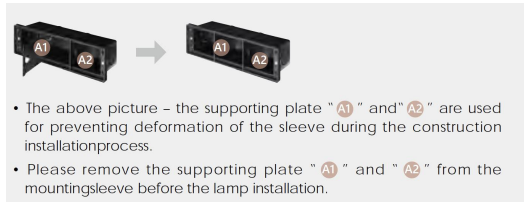

5 MOUNTING SLEEVE CHARACTERISTIC:

6 RECESSED SLEEVE: (included)