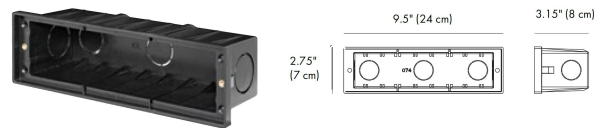

FIXTURE TYPE: _____

PROJECT NAME: _____

NOTES:

HOW TO ORDER:

CODE:

Example:
CODE: BO-VRT-KPG-RWL-XXX-XXX-XXX-XXX-XXX-XX

BO-VRT-KPG-RWL-
D1BA1517A-K30-
KAP7037-DIM

4 DIMMING OPTIONS:

- -DIM 1-10V
- -PWM Pulse Width Modulation
- -DALI DALI (Digital Addressable Lighting Interface)

5 MOUNTING SLEEVE CHARACTERISTIC:

6 RECESSED SLEEVE: (included)

7 DIAGRAM OF INSTRUCTION:

8 PHOTOMETRIC INFO:

sales@gordonbullard.com
www.bullardoutdoor.com
1-877-964-4646

991 South Gull Lake Dr
Richland, MI 49083
USA