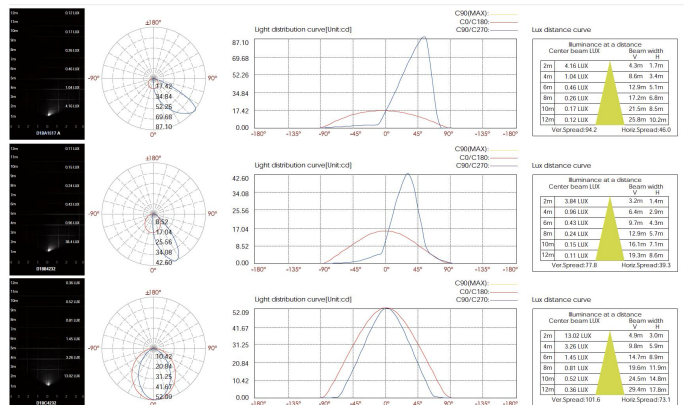

8 PHOTOMETRIC INFO:

sales@gordonbullard.com
www.bullardoutdoor.com
1-877-964-4646

991 South Gull Lake Dr
Richland, MI 49083
USA