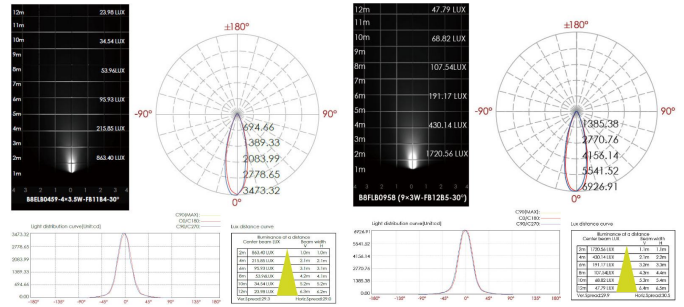

5 PHOTOMETRIC INFO:

6 ACCESSORIES: (optional)

- -CA3026 Bevel Cut Hood **B8ELB0459**
- -CA3027 Bevel Cut Hood **B8FLB0958**

sales@gordonbullard.com
www.bullardoutdoor.com
1-877-964-4646

991 South Gull Lake Dr
Richland, MI 49083
USA