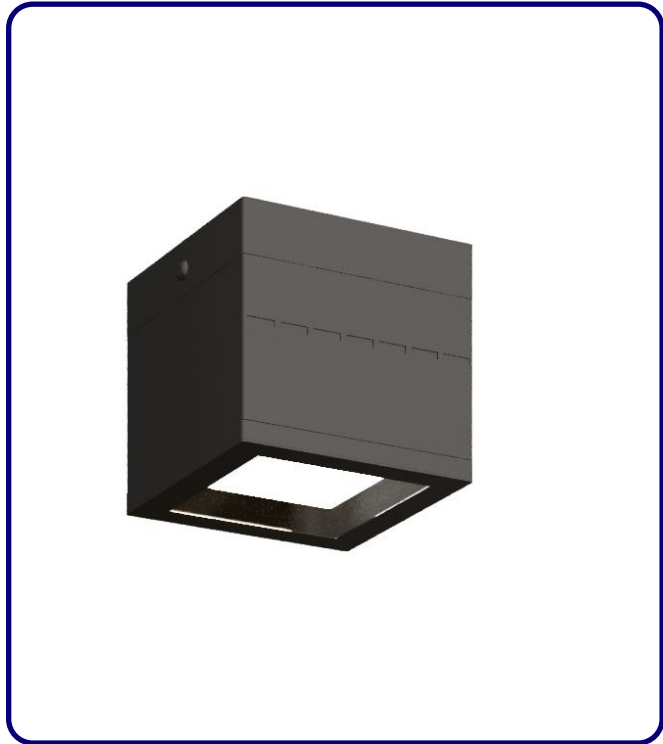

FIXTURE TYPE: _____

PROJECT NAME: _____

NOTES:

HOW TO ORDER:

CODE:

Example:
CODE: BO-SHM-KPG-CL-XXX-XXX-XXX-XXX-XXX-XX

BO-SHM-KPG-CL-
B8VH0126-B71-15-K30-
KAP7008-Mh074