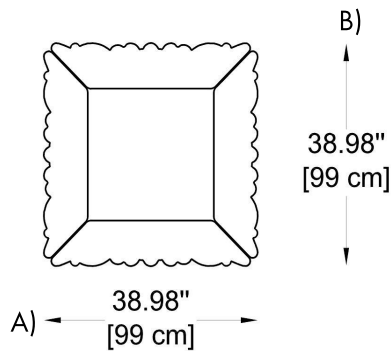

NOTES:

**HOW TO ORDER:**

**CODE:**

Example:  
CODE: BO-FRM-SD-FRM090-MW-AW

BO-FRM-SD-  
FRM090-MW-  
AW

**1 MODELS:**

**CODE: -090**

**DIMENSIONS:**

A) Length - L: 38.98" (99 cm)  
B) Height - H: 38.98" (99 cm)

**WEIGHT:**

22.05 lb

**CODE: -150**

**DIMENSIONS:**

A) Length - L: 63.78" (162 cm)  
B) Height - H: 63.78" (162 cm)

**WEIGHT:**

39.68 lb

BO-FRM-SD-  
FRM090-MW-  
AW

**CODE: -095**

**DIMENSIONS:**

A) Length - L: 38.98" (99 cm)  
B) Height - H: 63.78" (162 cm)

**WEIGHT:**

33.07 lb

**CODE: -220**

**DIMENSIONS:**

A) Length - L: 87.80" (223 cm)  
B) Height - H: 63.78" (162 cm)

**WEIGHT:**

50.7 lb

sales@gordonbullard.com  
www.bullardoutdoor.com  
1-877-964-4646

991 South Gull Lake Dr  
Richland, MI 49083  
USA

FIXTURE TYPE: \_\_\_\_\_