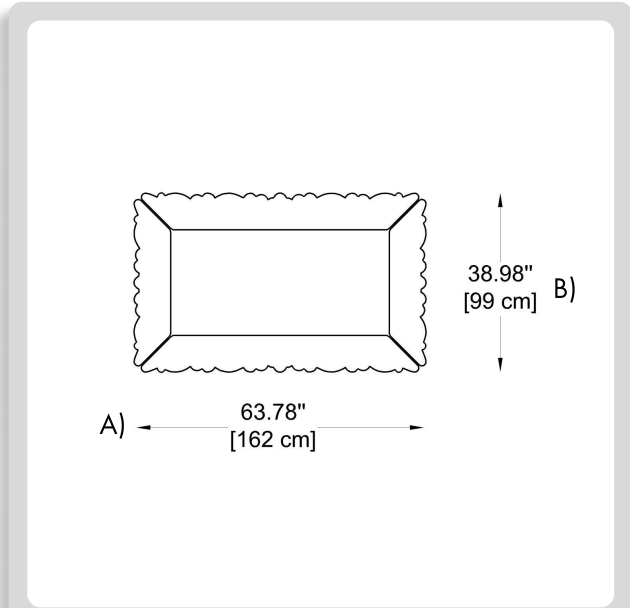

A) Length - L: 38.98" (99 cm)  
B) Height - H: 38.98" (99 cm)

**WEIGHT:**

22.05 lb

**CODE: -150**

**DIMENSIONS:**

A) Length - L: 63.78" (162 cm)  
B) Height - H: 63.78" (162 cm)

**WEIGHT:**

39.68 lb

BO-FRM-SD-  
FRM090-MW-  
AW

**CODE: -095**

**DIMENSIONS:**

A) Length - L: 38.98" (99 cm)  
B) Height - H: 63.78" (162 cm)

**WEIGHT:**

33.07 lb

**CODE: -220**

**DIMENSIONS:**

A) Length - L: 87.80" (223 cm)  
B) Height - H: 63.78" (162 cm)

**WEIGHT:**

50.7 lb

sales@gordonbullard.com  
www.bullardoutdoor.com  
1-877-964-4646

991 South Gull Lake Dr  
Richland, MI 49083  
USA

FIXTURE TYPE: \_\_\_\_\_