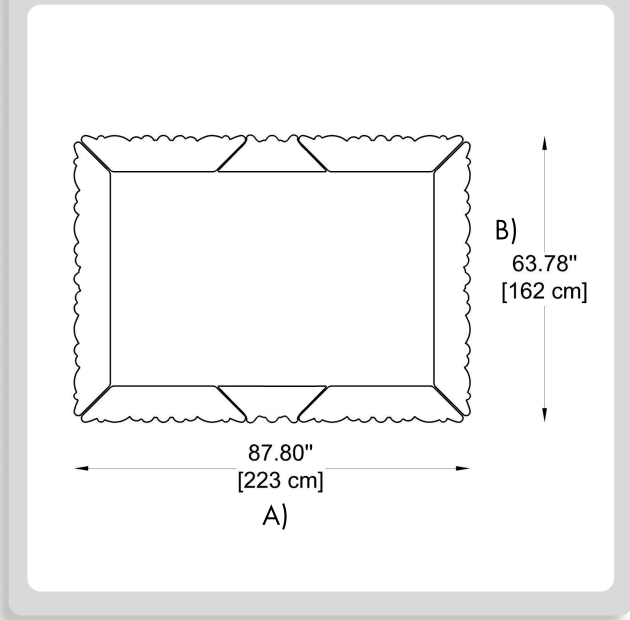

A) Length - L: 38.98" (99 cm)  
B) Height - H: 38.98" (99 cm)

**WEIGHT:**

22.05 lb

**CODE: -150**

**DIMENSIONS:**

A) Length - L: 63.78" (162 cm)  
B) Height - H: 63.78" (162 cm)

**WEIGHT:**

39.68 lb

BO-FRM-SD-  
FRM090-MW-  
AW

**CODE: -095**

**DIMENSIONS:**

A) Length - L: 38.98" (99 cm)  
B) Height - H: 63.78" (162 cm)

**WEIGHT:**

33.07 lb

**CODE: -220**

**DIMENSIONS:**

A) Length - L: 87.80" (223 cm)  
B) Height - H: 63.78" (162 cm)

**WEIGHT:**

50.7 lb

sales@gordonbullard.com  
www.bullardoutdoor.com  
1-877-964-4646

991 South Gull Lake Dr  
Richland, MI 49083  
USA

FIXTURE TYPE: \_\_\_\_\_