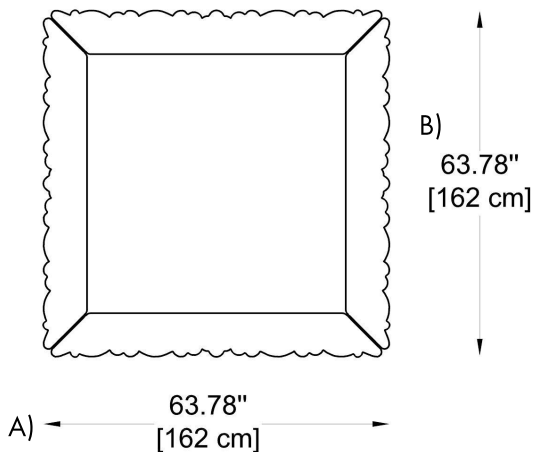

A) Length - L: 38.98" (99 cm)  
B) Height - H: 38.98" (99 cm)

**WEIGHT:**

22.05 lb

**CODE: -150**

**DIMENSIONS:**

A) Length - L: 63.78" (162 cm)  
B) Height - H: 63.78" (162 cm)

**WEIGHT:**

39.68 lb

BO-FRM-SD-  
FRM090-MW-  
AW

**CODE: -095**

**DIMENSIONS:**

A) Length - L: 38.98" (99 cm)  
B) Height - H: 63.78" (162 cm)

**WEIGHT:**

33.07 lb

**CODE: -220**

**DIMENSIONS:**

A) Length - L: 87.80" (223 cm)  
B) Height - H: 63.78" (162 cm)

**WEIGHT:**

50.7 lb

sales@gordonbullard.com  
www.bullardoutdoor.com  
1-877-964-4646

991 South Gull Lake Dr  
Richland, MI 49083  
USA

FIXTURE TYPE: \_\_\_\_\_