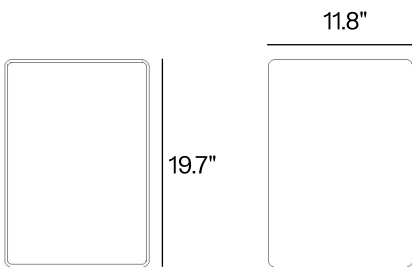

Material:

Stool in **Iron** structure

Dimensions:

W 11.8" × L 11.8" × H 19.7"

Finish Options:

- Ivory
- Anthracite
- Custom
- Corten Created through a carefully controlled natural oxidation process, manually induced over several days, resulting in the distinctive protective patina.