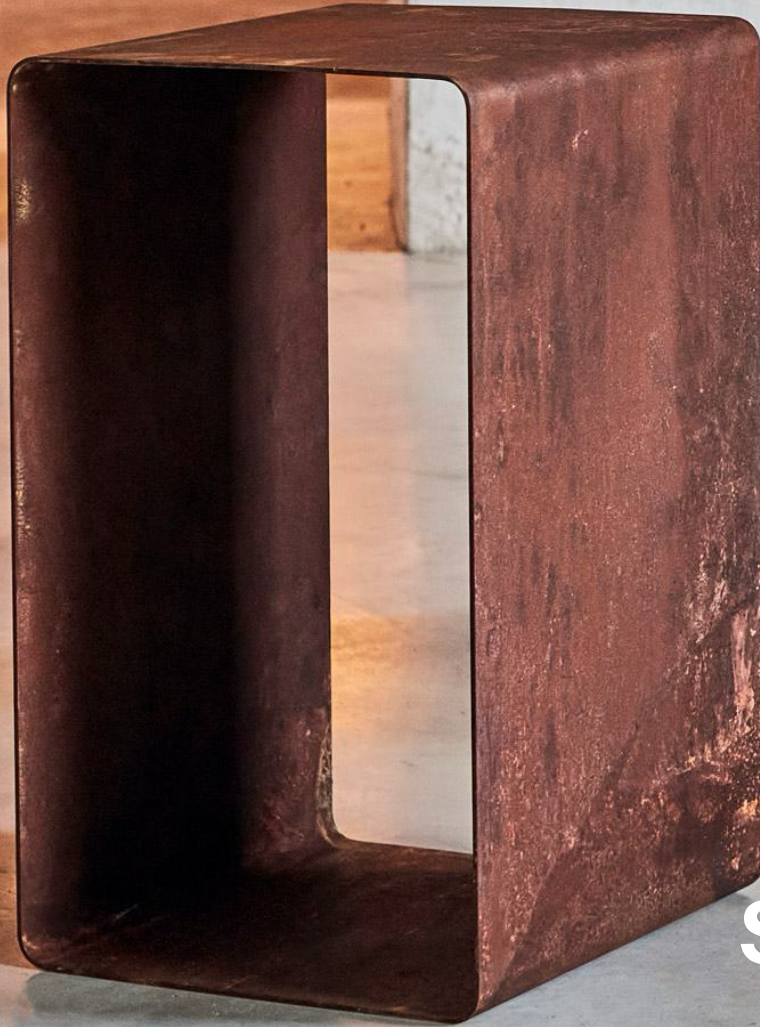

**BULLARD
OUTDOOR**
BUILT for the STORM

SGABELLO

Outdoor Kitchen

Fixture Type:

Project Name:

Notes:

HOW TO ORDER: CODE:

Example:
CODE: BO-SGB-BN-OK

BO-SGB-BN-OK

General Information:

SGABELLO - Iron Stool

Compact and robust, with a clear industrial character. Sgabello is designed as a practical seating element that complements the entire collection.

Its minimal structure ensures durability and stability, while its proportions make it easy to integrate into any outdoor setting.

Material:

Stool in **Iron** structure

Dimensions:

W 11.8" × L 11.8" × H 19.7"

Finish Options:

- Ivory
- Anthracite
- Custom
- Corten Created through a carefully controlled natural oxidation process, manually induced over several days, resulting in the distinctive protective patina.