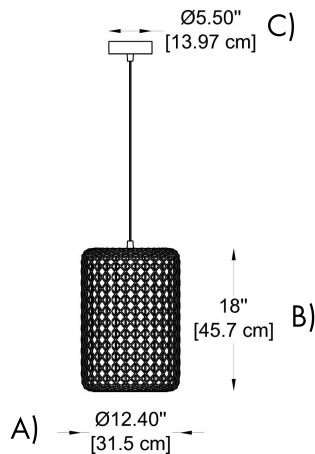

FIXTURE TYPE: _____

PROJECT NAME: _____

HOW TO ORDER:

CODE:

Example:
CODE: BO-SGB-GL-S-L1-27K-DIM-BL

BO-SGB-GL-S-
L1-27K-DIM-BL

1 MODELS:

-S

DIMENSIONS:

A) Diameter - Ø: 6.57" (16.7 cm)
B) Height - H: 6.5" (16.5 cm)
C) Canopy - Ø: 5.5" (14 cm)

-M

DIMENSIONS:

A) Diameter - Ø: 12.4" (31.5 cm)
B) Height - H: 18" (45.7 cm)
C) Canopy - Ø: 5.5" (14 cm)

-L

DIMENSIONS:

A) Diameter - Ø: 23.6" (60 cm)
B) Height - H: 22.44" (57 cm)
C) Canopy - Ø: 5.5" (14 cm)

2 LIGHT SOURCE:

-L1 LED / 6W / 420 lm
-L2 LED / 8W / 560 lm
-L3 LED / 12W / 840 lm
-L4 LED / 18W / 1260 lm

3 CCT:

-27K 2700K
-30K 3000K
-40K 4000K

sales@gordonbullard.com
www.bullardoutdoor.com
1-877-964-4646

991 South Gull Lake Dr
Richland, MI 49083
USA