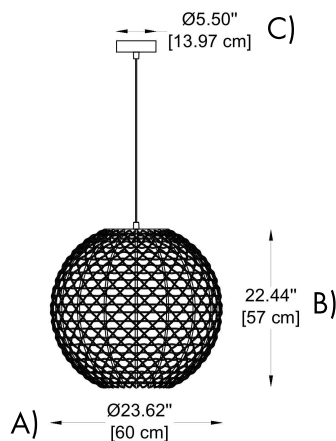

FIXTURE TYPE: _____

PROJECT NAME: _____

HOW TO ORDER:

CODE:

Example:
CODE: BO-SGB-GL-S-L1-27K-DIM-BL

BO-SGB-GL-S-
L1-27K-DIM-BL

1 MODELS:

-S

DIMENSIONS:

A) Diameter - Ø: 6.57" (16.7 cm)
B) Height - H: 6.5" (16.5 cm)
C) Canopy - Ø: 5.5" (14 cm)

-M

DIMENSIONS:

A) Diameter - Ø: 12.4" (31.5 cm)
B) Height - H: 18" (45.7 cm)
C) Canopy - Ø: 5.5" (14 cm)

-L

DIMENSIONS:

A) Diameter - Ø: 23.6" (60 cm)
B) Height - H: 22.44" (57 cm)
C) Canopy - Ø: 5.5" (14 cm)

2 LIGHT SOURCE:

-L1 LED / 6W / 420 lm
-L2 LED / 8W / 560 lm
-L3 LED / 12W / 840 lm
-L4 LED / 18W / 1260 lm

3 CCT:

-27K 2700K
-30K 3000K
-40K 4000K

sales@gordonbullard.com
www.bullardoutdoor.com
1-877-964-4646

991 South Gull Lake Dr
Richland, MI 49083
USA