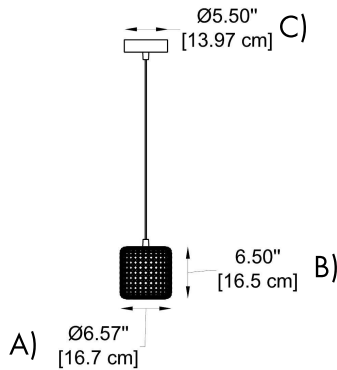

FIXTURE TYPE: _____

PROJECT NAME: _____

HOW TO ORDER:

CODE:

Example:
CODE: BO-SGB-GL-S-L1-27K-DIM-BL

BO-SGB-GL-S-
L1-27K-DIM-BL

1 MODELS:

-S

DIMENSIONS:

A) Diameter - Ø: 6.57" (16.7 cm)
B) Height - H: 6.5" (16.5 cm)
C) Canopy - Ø: 5.5" (14 cm)

-M

DIMENSIONS:

A) Diameter - Ø: 12.4" (31.5 cm)
B) Height - H: 18" (45.7 cm)
C) Canopy - Ø: 5.5" (14 cm)

-L

DIMENSIONS:

A) Diameter - Ø: 23.6" (60 cm)
B) Height - H: 22.44" (57 cm)
C) Canopy - Ø: 5.5" (14 cm)

2 LIGHT SOURCE:

-L1 LED / 6W / 420 lm
-L2 LED / 8W / 560 lm
-L3 LED / 12W / 840 lm
-L4 LED / 18W / 1260 lm

3 CCT:

-27K 2700K
-30K 3000K
-40K 4000K

sales@gordonbullard.com
www.bullardoutdoor.com
1-877-964-4646

991 South Gull Lake Dr
Richland, MI 49083
USA